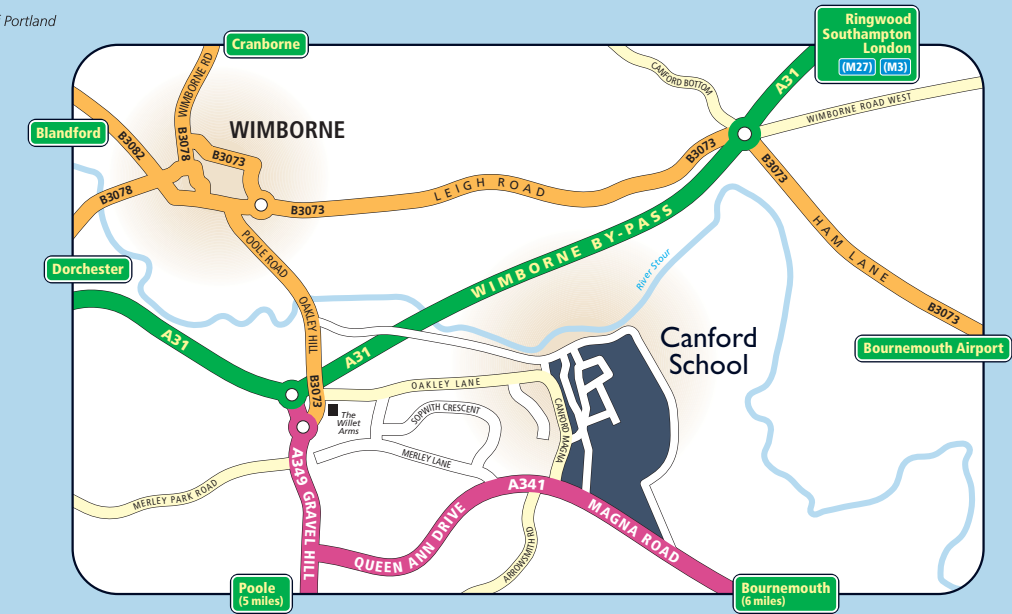

## Travelling to Canford

- From the A31 (Wimborne Bypass)
- Turn south as for A349 at roundabout midway along bypass following local signs to (Merley, Broadstone & Canford Magna).
- After only 100m turn left at next roundabout towards (Canford Magna & Wimborne).
- After 200m turn right to Canford School (by the Willett Arms).
- After 1 mile Canford School is at the bottom of the hill on the left.
- On arrival, please report to Reception (see overleaf).

© Crown Copyright. All rights reserved. License number PU00029016. Published by Location Maps Ltd. Tel: 0800 731 4084. www.locationmaps.com

# CANFORD

## LOCATION GUIDE