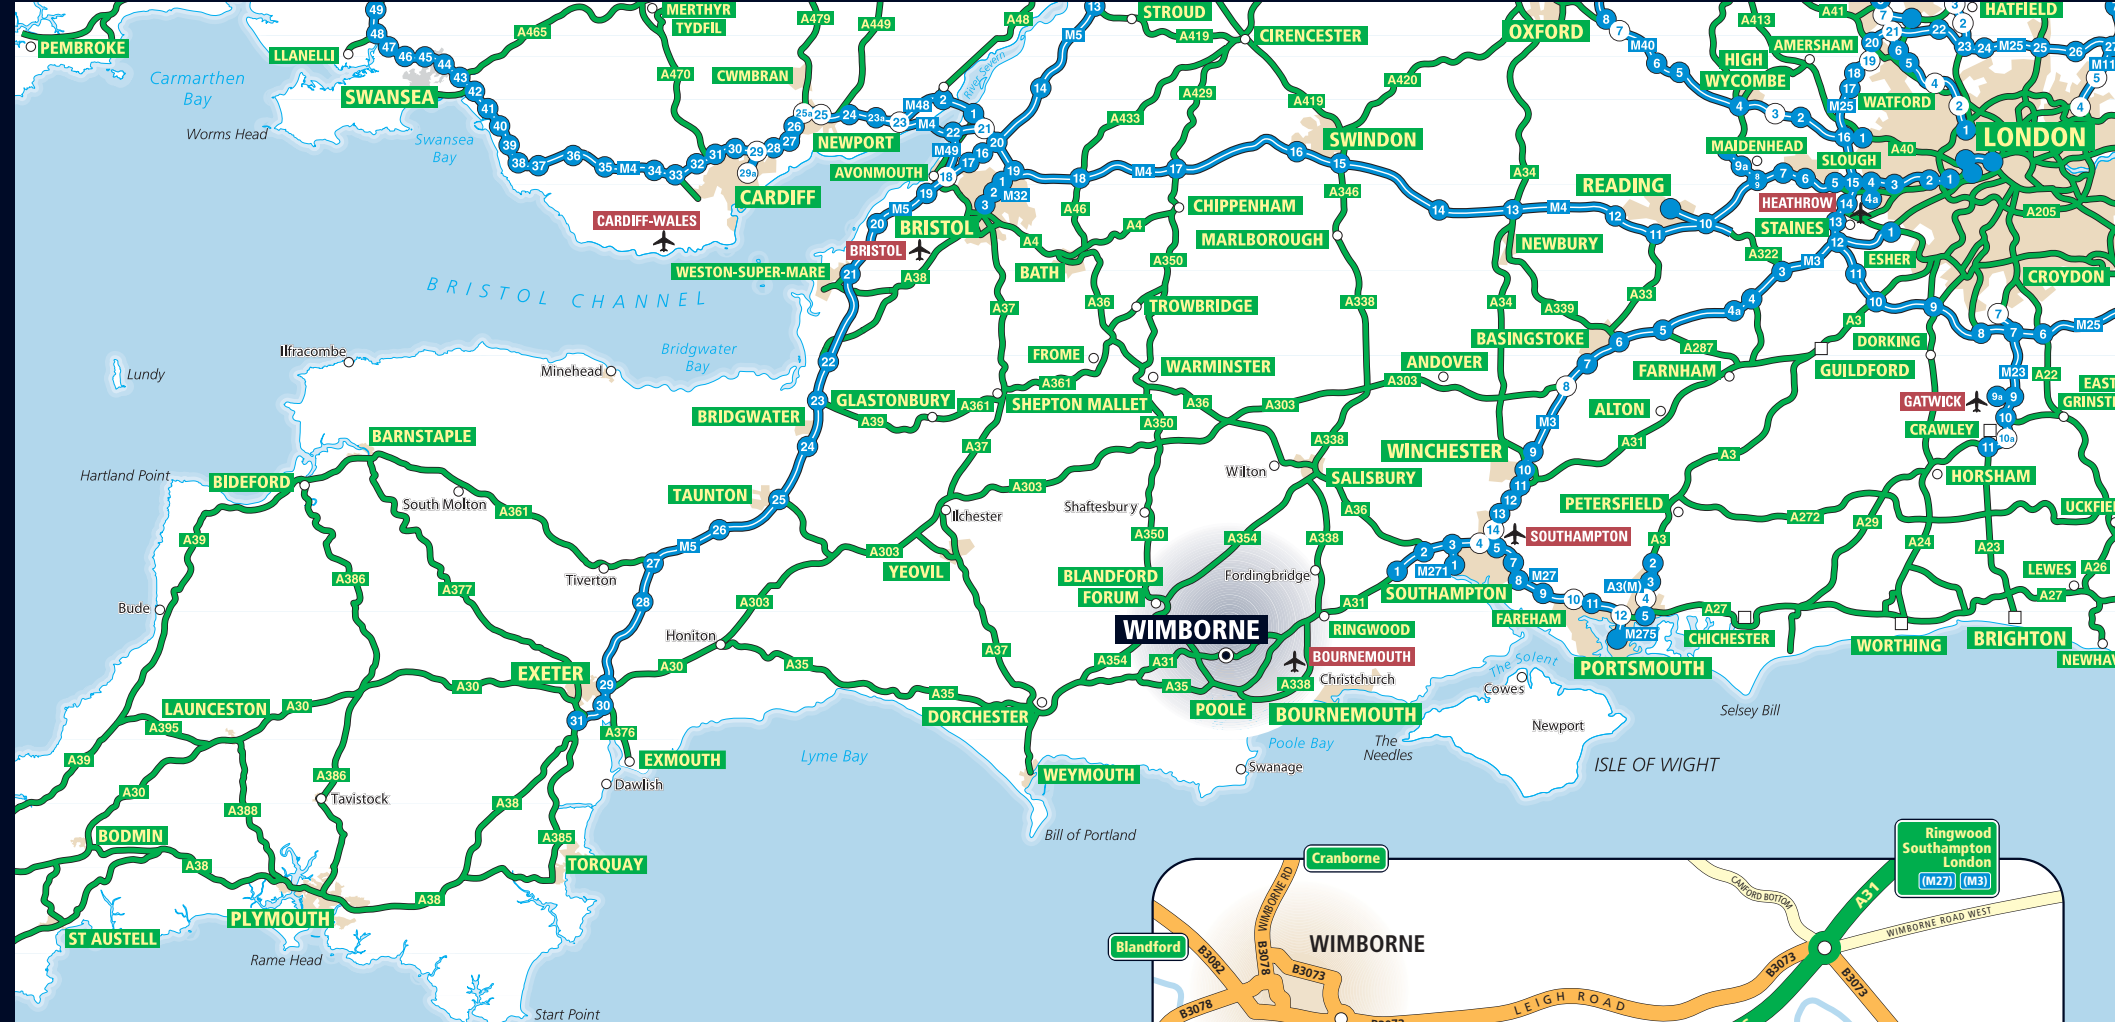

## Travelling to Canford

- From the A31 (Wimborne Bypass)
- Turn south as for A349 at roundabout midway along bypass following local signs to (Merley, Broadstone & Canford Magna).
- After only 100m turn left at next roundabout towards (Canford Magna & Wimborne).
- After 200m turn right to Canford School (by the Willett Arms).
- After 1 mile Canford School is at the bottom of the hill on the left.
- On arrival, please report to Reception (see overleaf).

© Crown Copyright. All rights reserved. License number PU00029016. Published by Location Maps Ltd. Tel: 0800 731 4084. www.locationmaps.com

# CANFORD

## LOCATION GUIDE