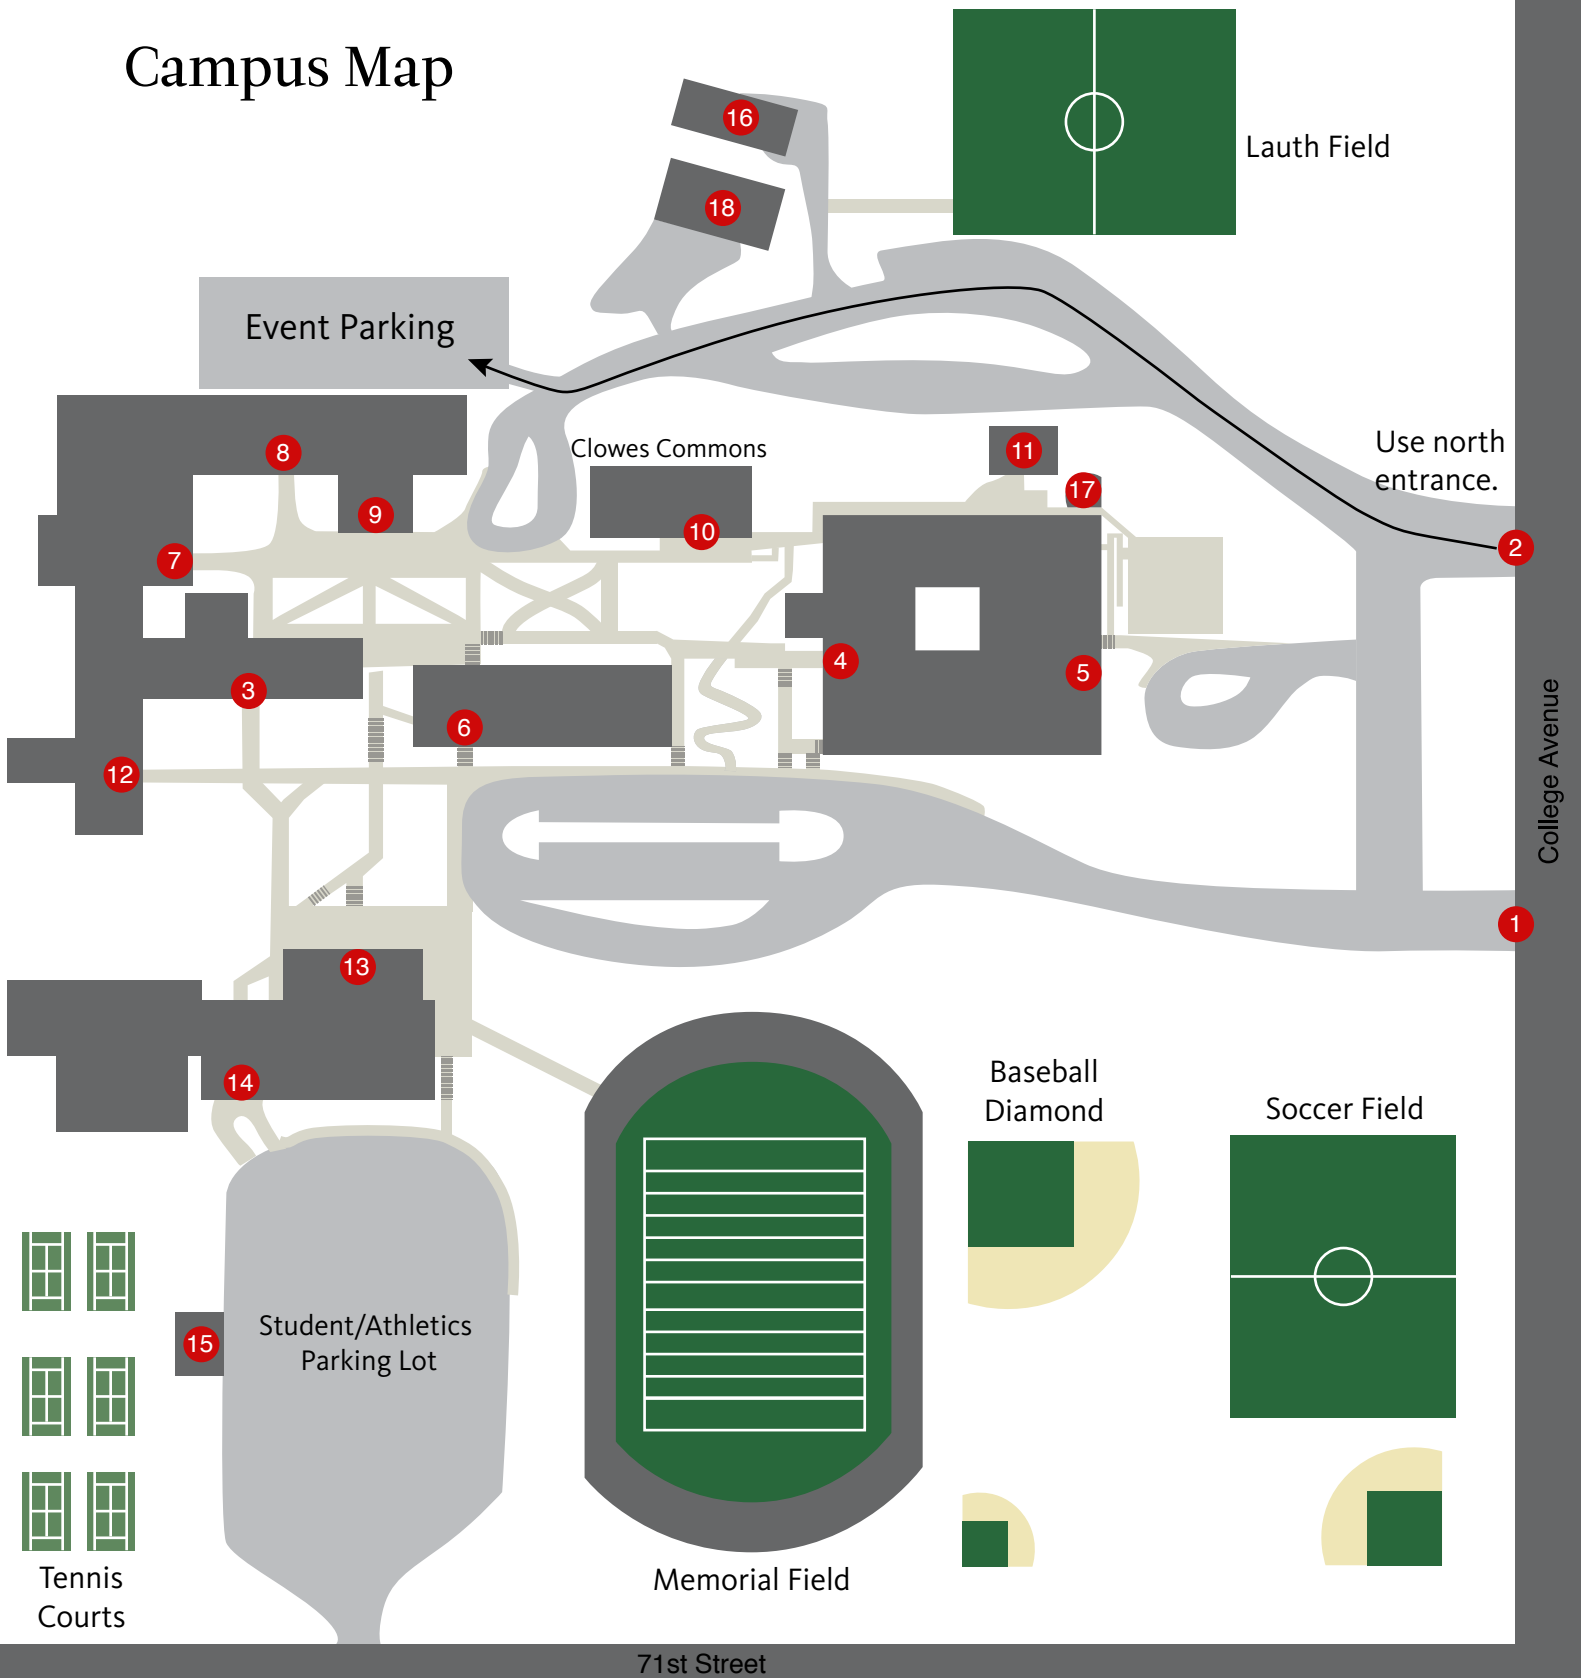

Campus Map

- | | | |
|------------------|----------------------|-------------------------|
| 1 Main Entrance | 7 Upper School | 13 Gym (Hungry Panther) |
| 2 North Entrance | 8 Fine Arts | 14 Upper Gym |
| 3 Admissions | 9 Ayres Auditorium | 15 Lilly Orchard Store |
| 4 Lower School | 10 Clowes Commons | 16 Shelter House |
| 5 Hilbert Center | 11 Foster Hall | 17 Ampitheater |
| 6 Middle School | 12 Ruth Lilly Center | 18 Maintenance Building |

PARK TUDOR

7200 North College Avenue
Indianapolis, IN 46240