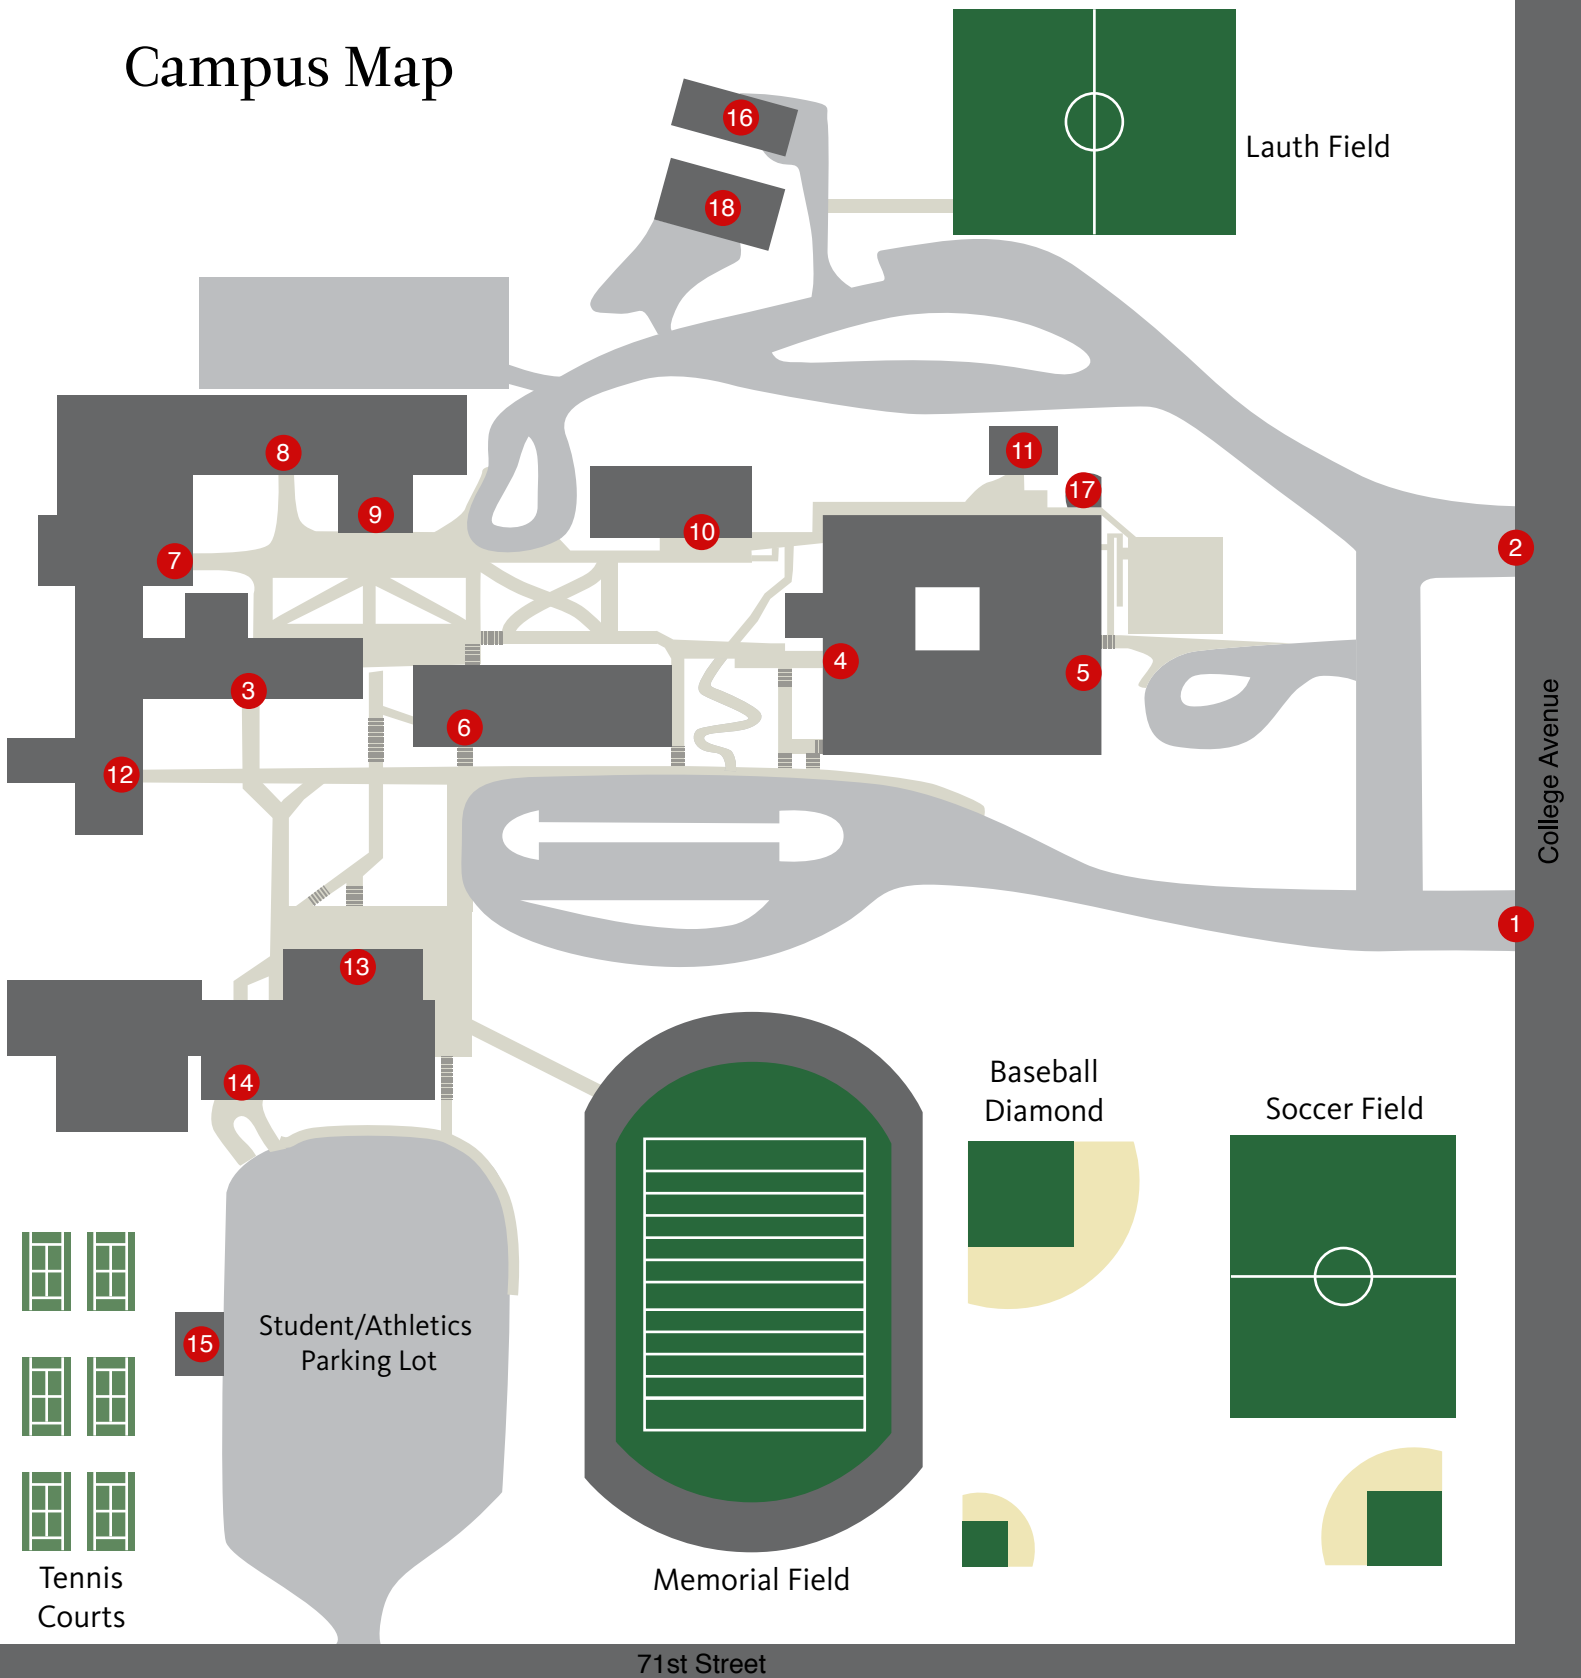

Campus Map

- | | | |
|------------------|----------------------|-------------------------|
| 1 Main Entrance | 7 Upper School | 13 Gym (Hungry Panther) |
| 2 North Entrance | 8 Fine Arts | 14 Upper Gym |
| 3 Admissions | 9 Ayres Auditorium | 15 Lilly Orchard Store |
| 4 Lower School | 10 Clowes Commons | 16 Shelter House |
| 5 Hilbert Center | 11 Foster Hall | 17 Ampitheater |
| 6 Middle School | 12 Ruth Lilly Center | 18 Maintenance Building |

PARK TUDOR
 7200 North College Avenue
 Indianapolis, IN 46240