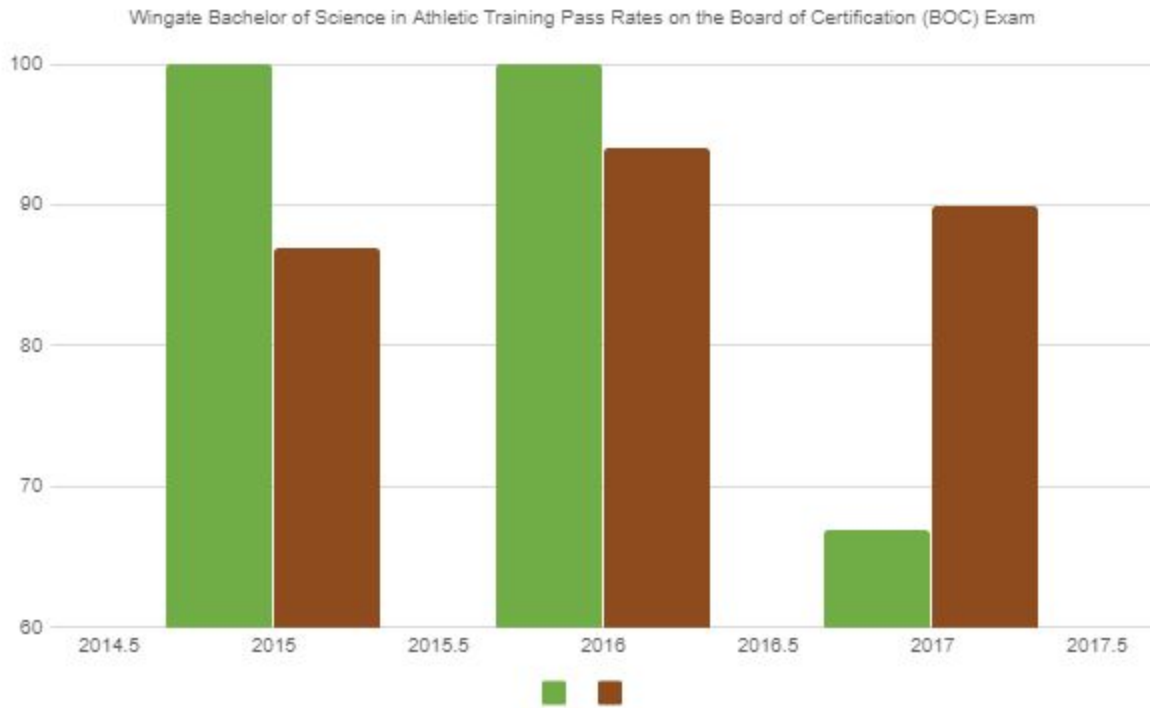

	2014	2015	2016	2017
Wingate (1st Attempt)	87.5	86	88	67
National (1st Attempt)	77	78	81	85
Wingate (All Attempts)	100	100	100	67
National (All Attempts)	90	87	94	90

Title II Pass Rates—Teacher Licensure Examinations