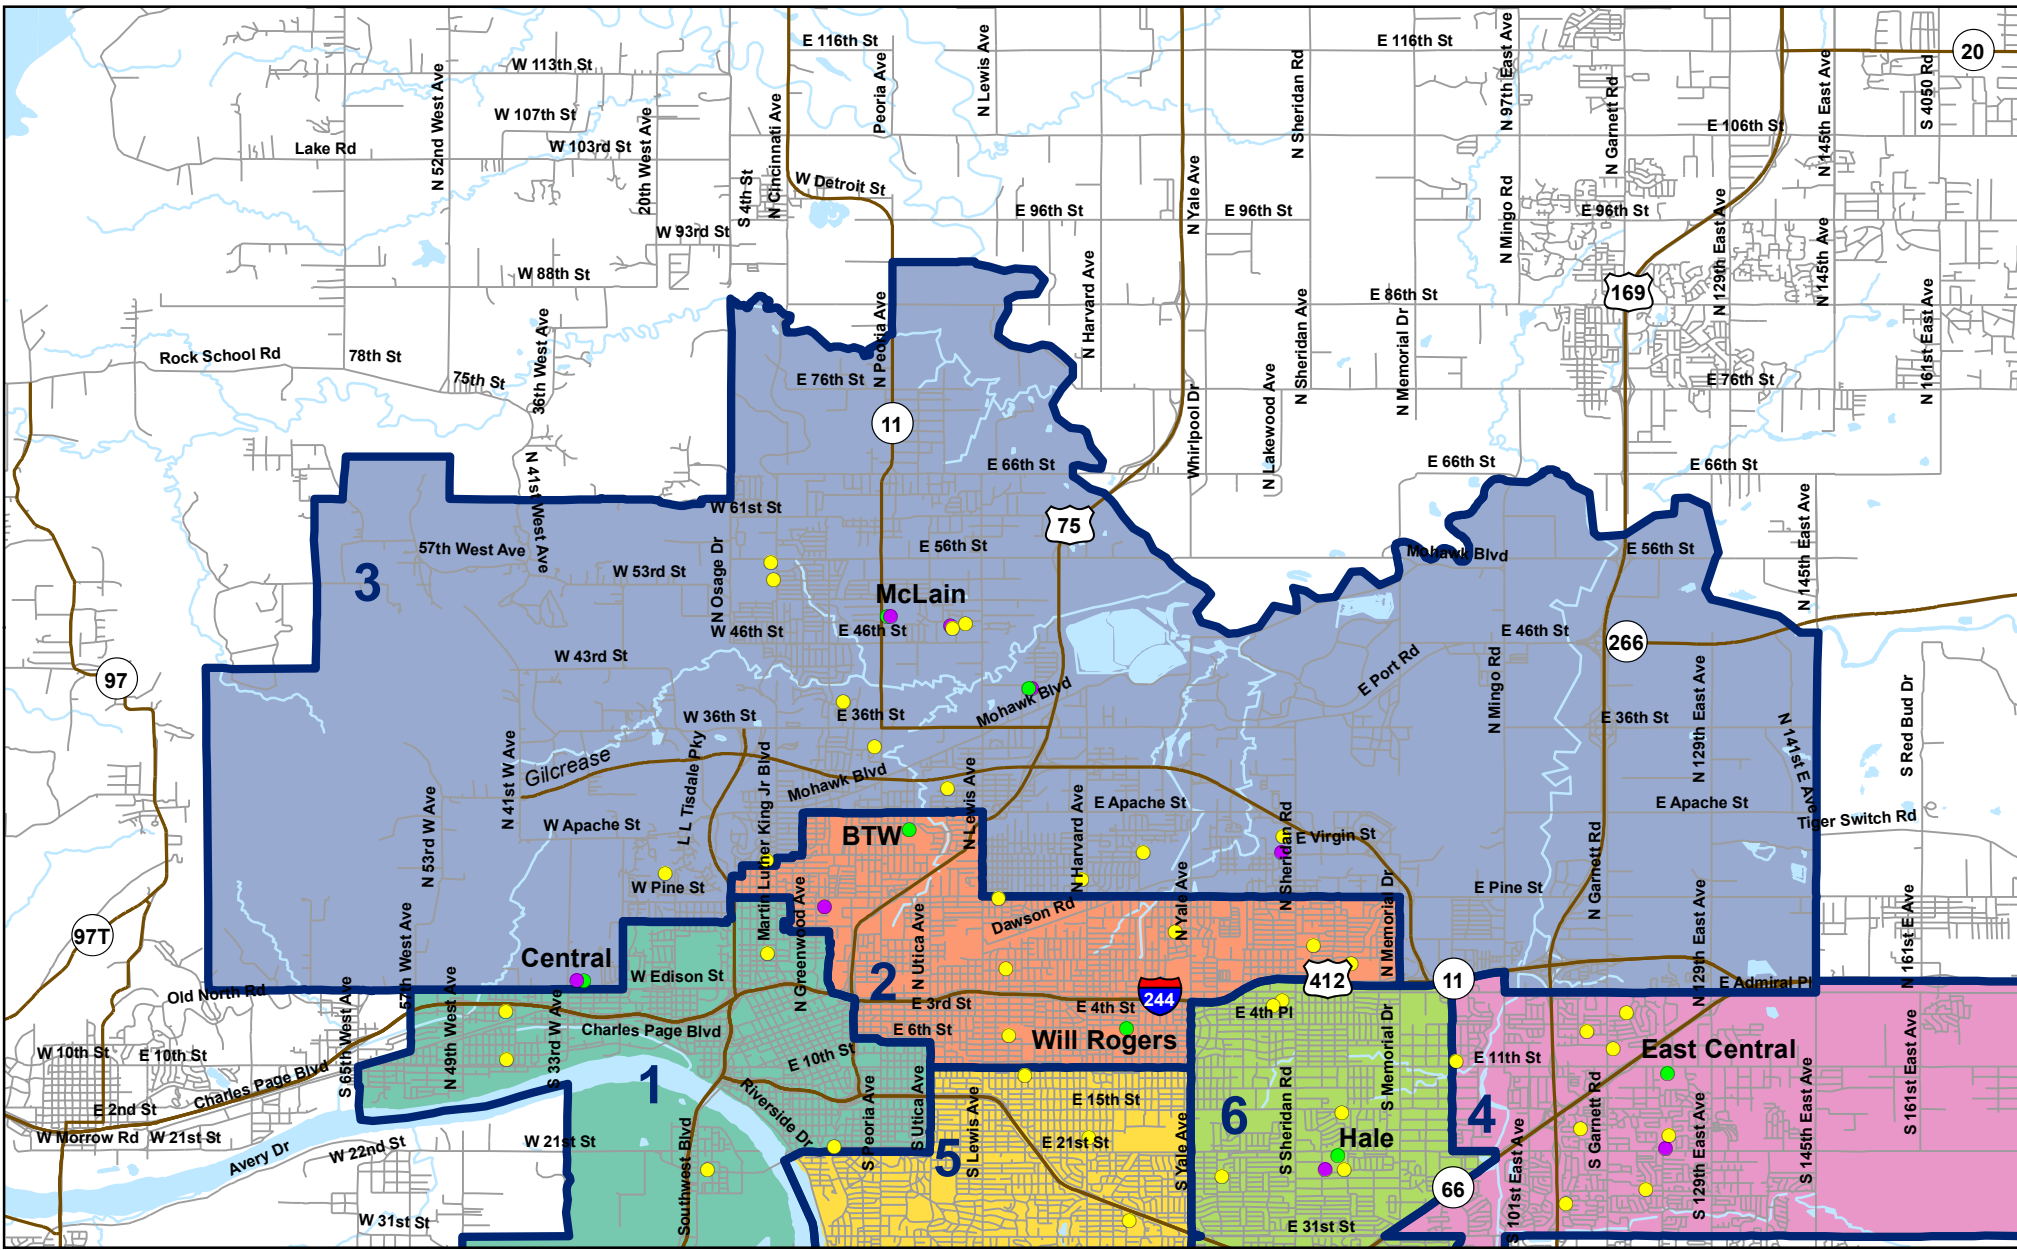

Tulsa Public Schools Board Member Districts 3

Source: PL94-171 Redistricting Data, 2010 - US Bureau of the Census
Plan Adopted October 17, 2011 by Tulsa Public School Board

Legend		
● Elementary Schools	Board Member Boundaries	 District 1
● Middle Schools	Highways	 District 2
● Intermediate High School	Streets	 District 3
● High School	Streams	 District 4
	Water Bodies	 District 5
		 District 6
		 District 7