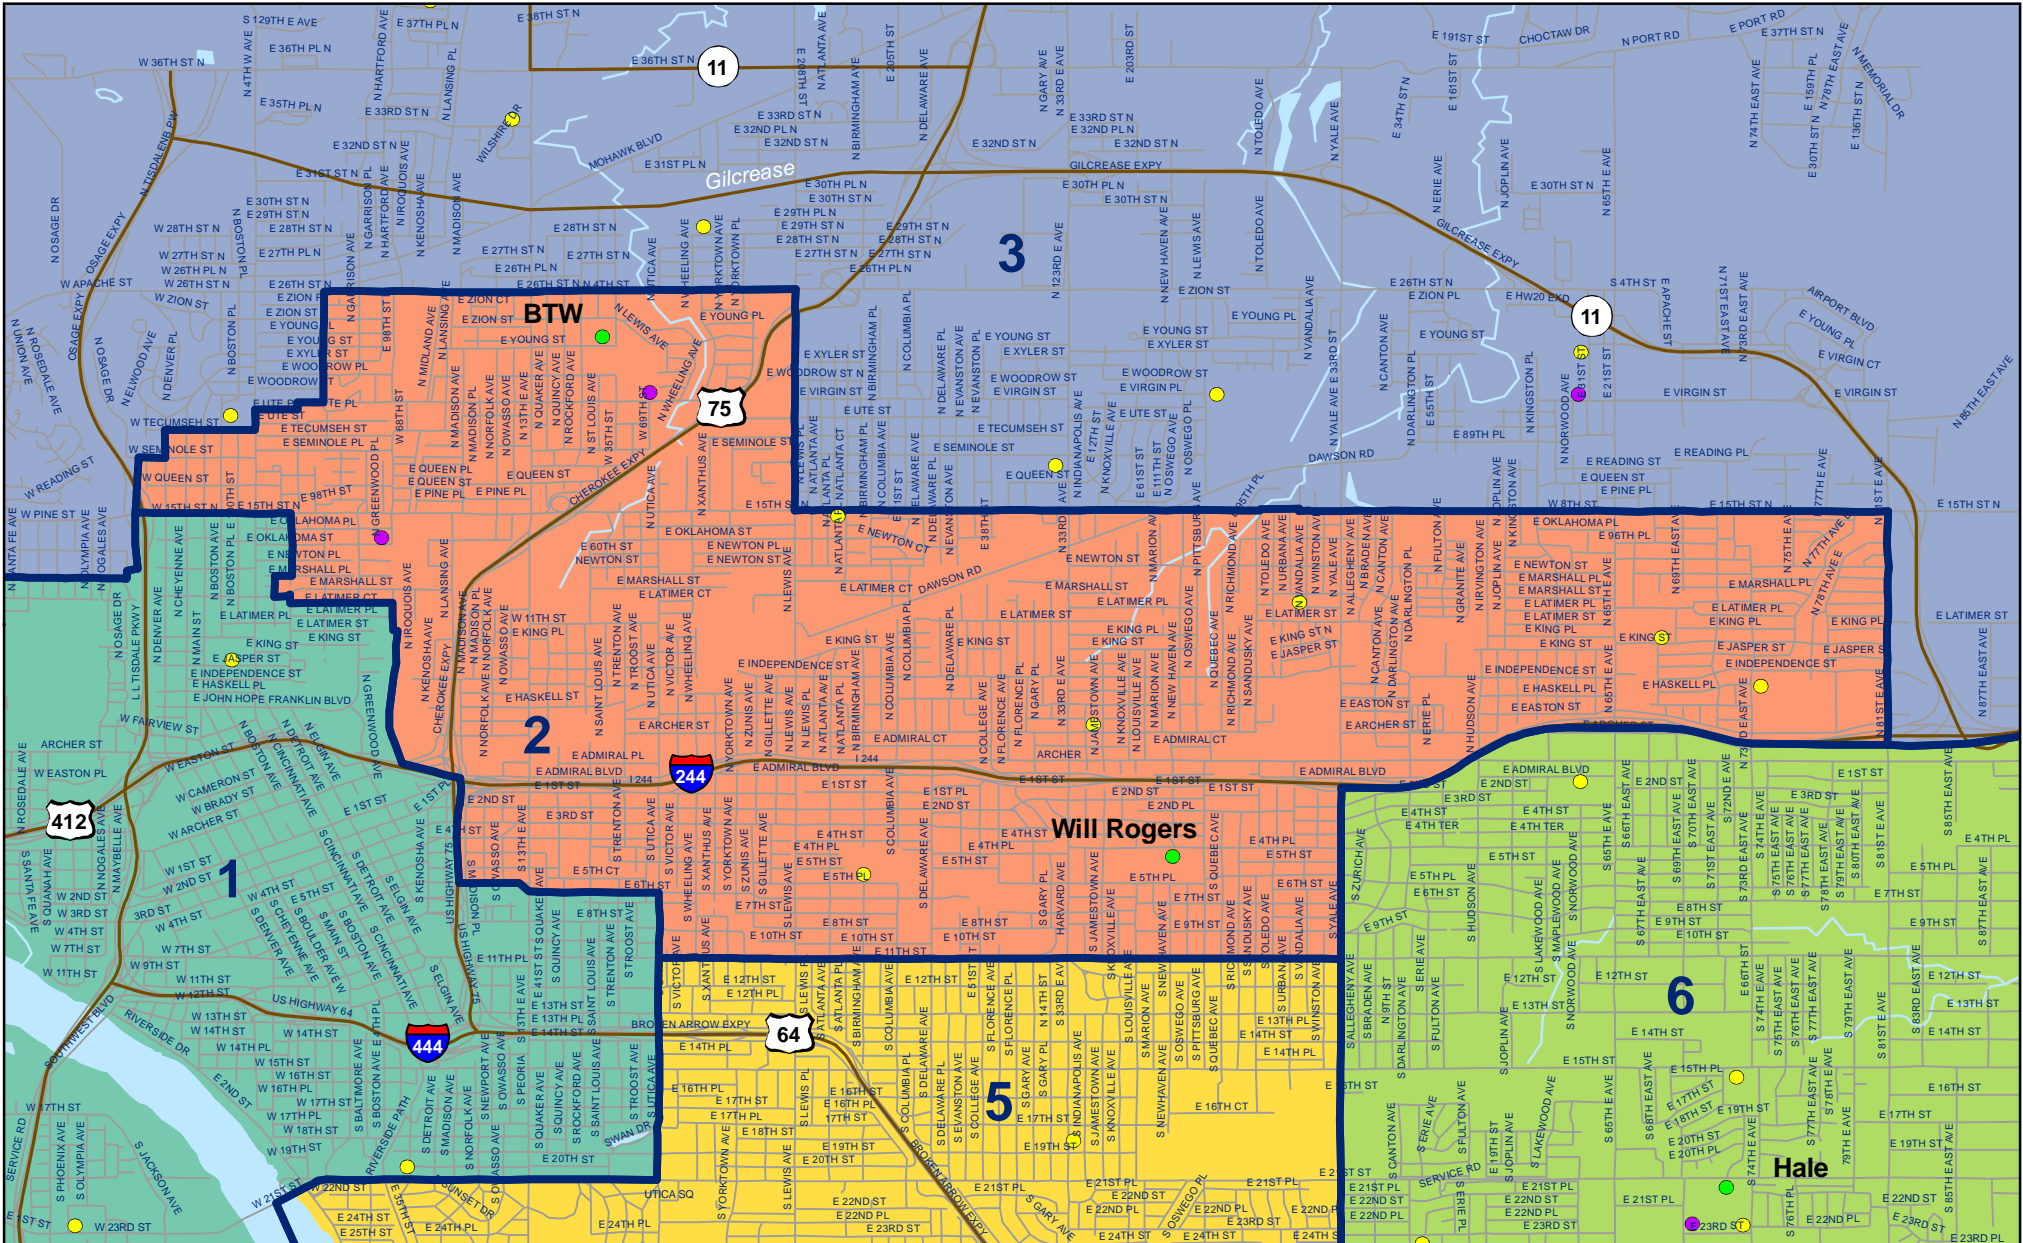

Tulsa Public Schools Board Member District - 2

Source: PL94-171 Redistricting Data, 2010 - US Bureau of the Census
Plan Adopted October 17, 2011 by Tulsa Public School Board

Legend	
● Elementary Schools	 Board Member Boundaries
● Middle Schools	 Highways
● Intermediate High School	 Streets
● High School	~ Streams
~ Water Bodies	 District 1
 District 2	 District 3
 District 4	 District 5
 District 6	 District 7