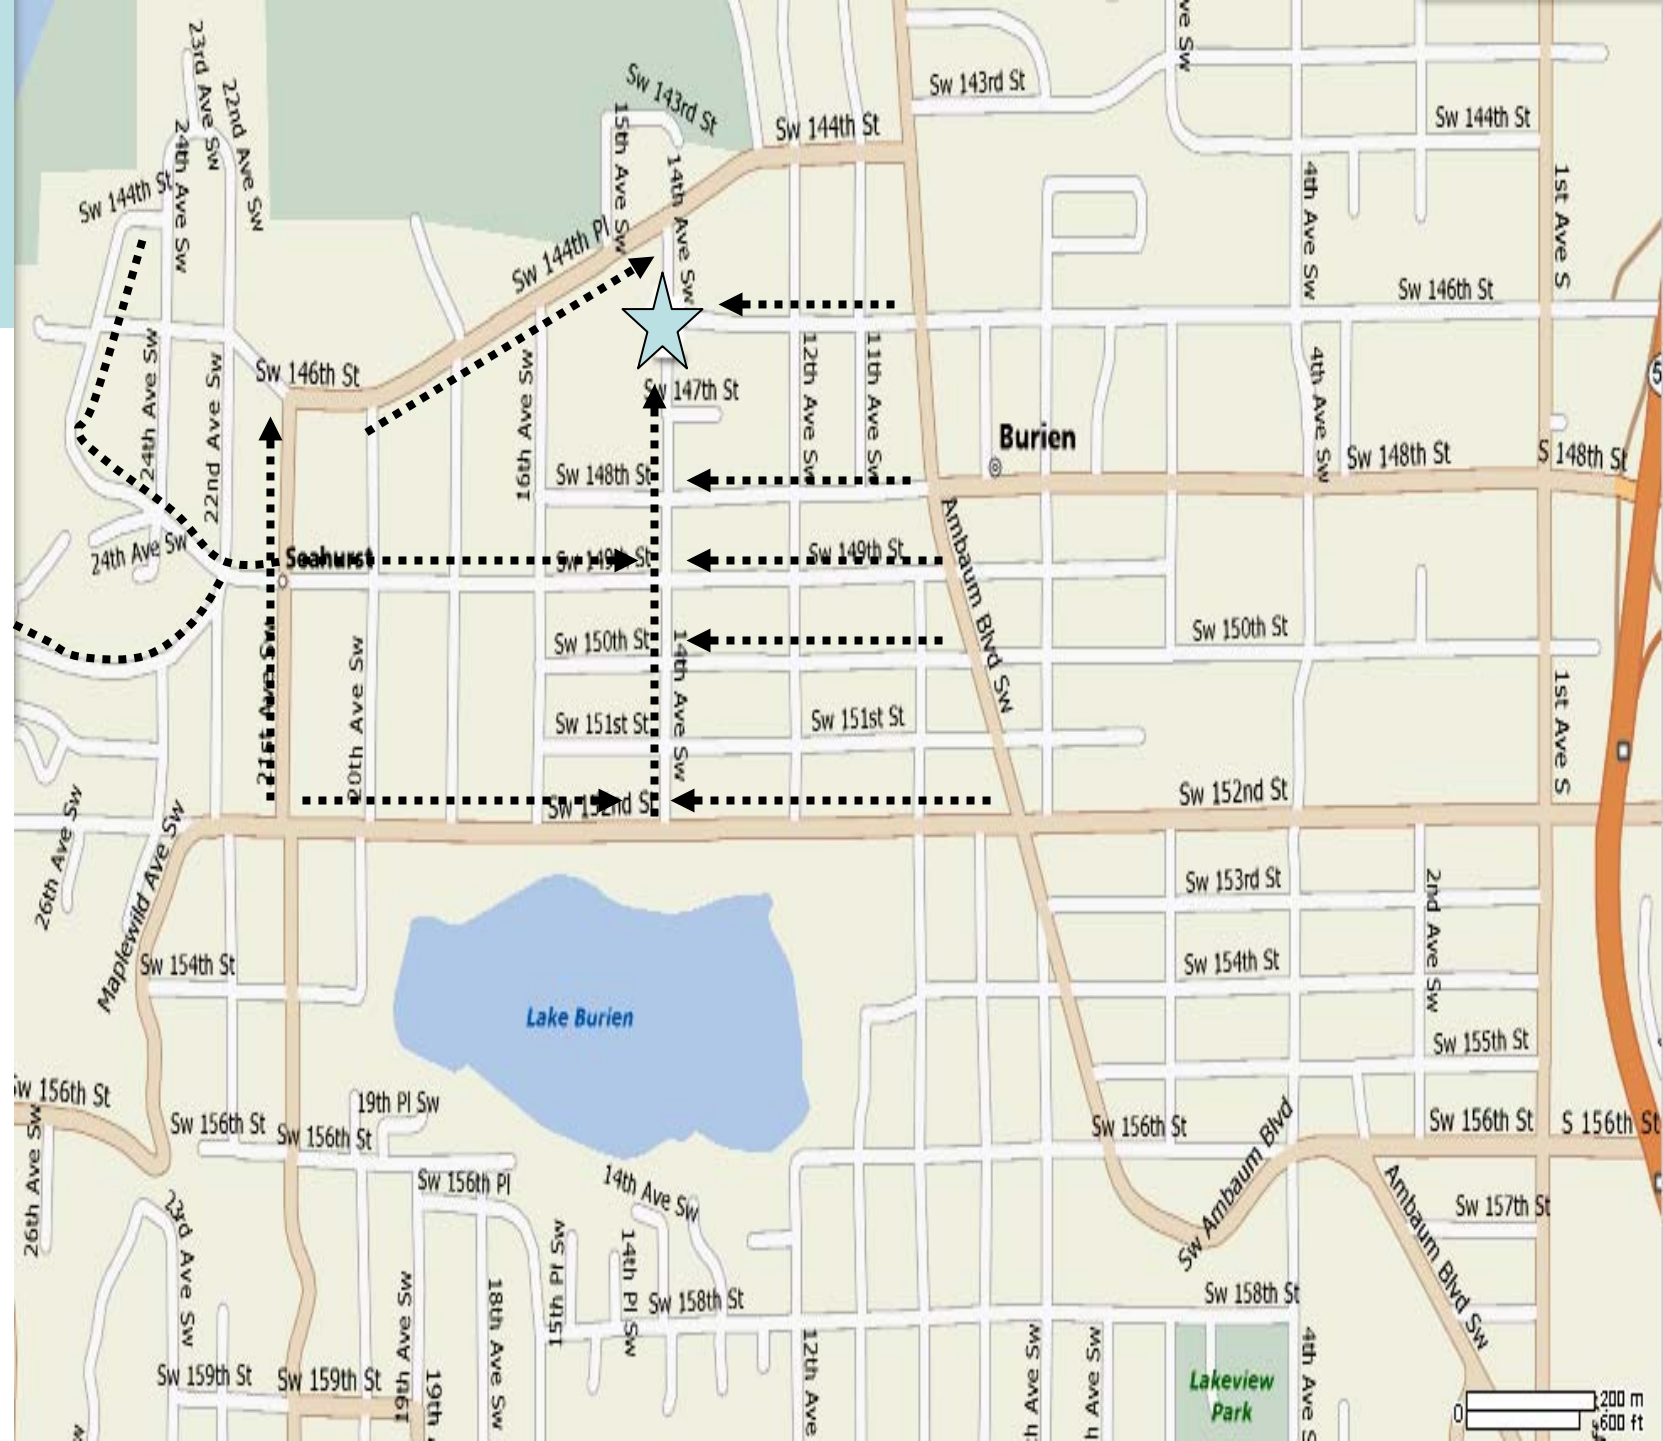

Seahurst Elementary School Safe Walking Map

Legend

Pathway
→

School
★

2007/08