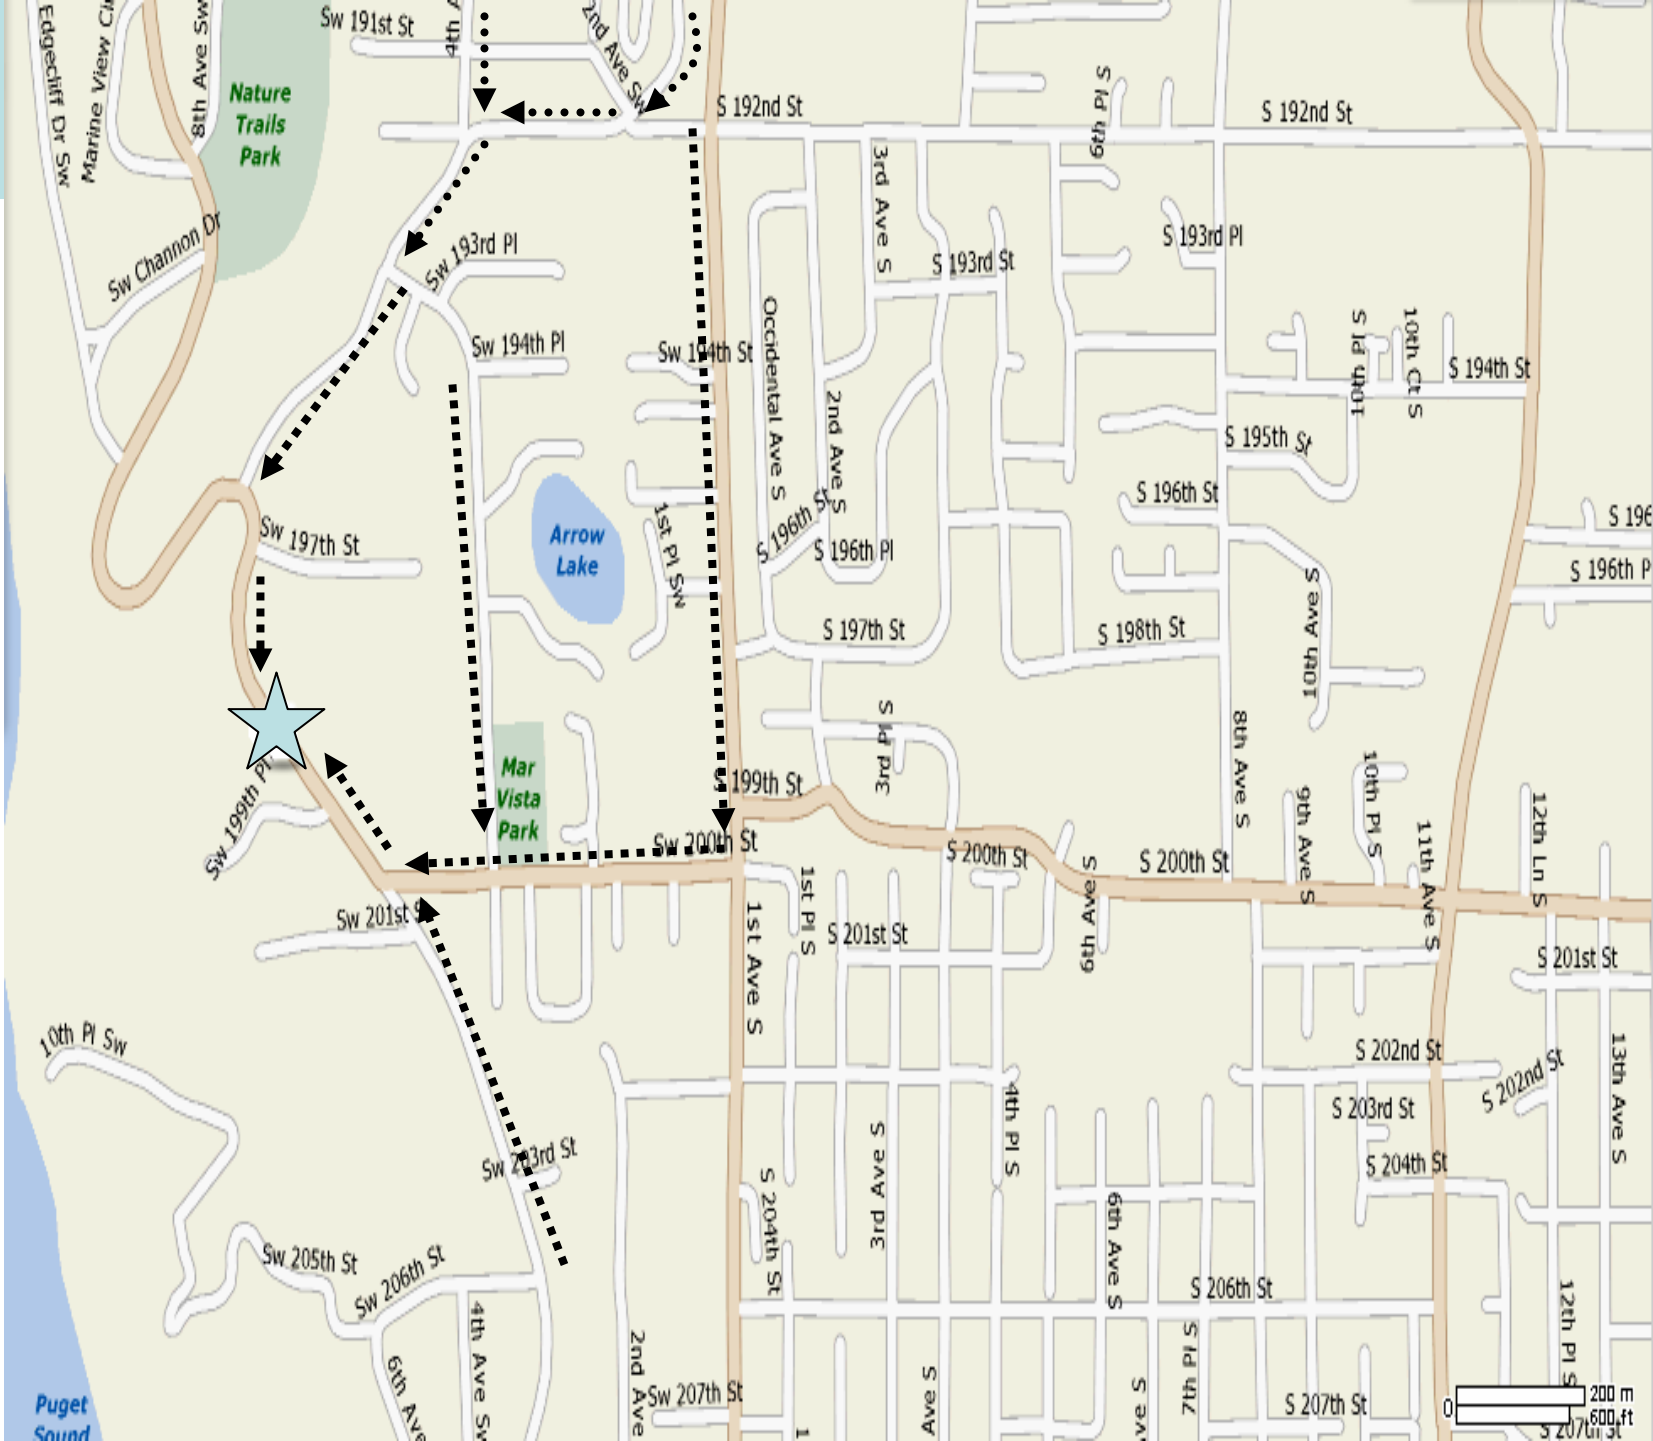

Marvista Elementary Safe Walking Map

Legend

Pathway 

2007/08

Puget Sound