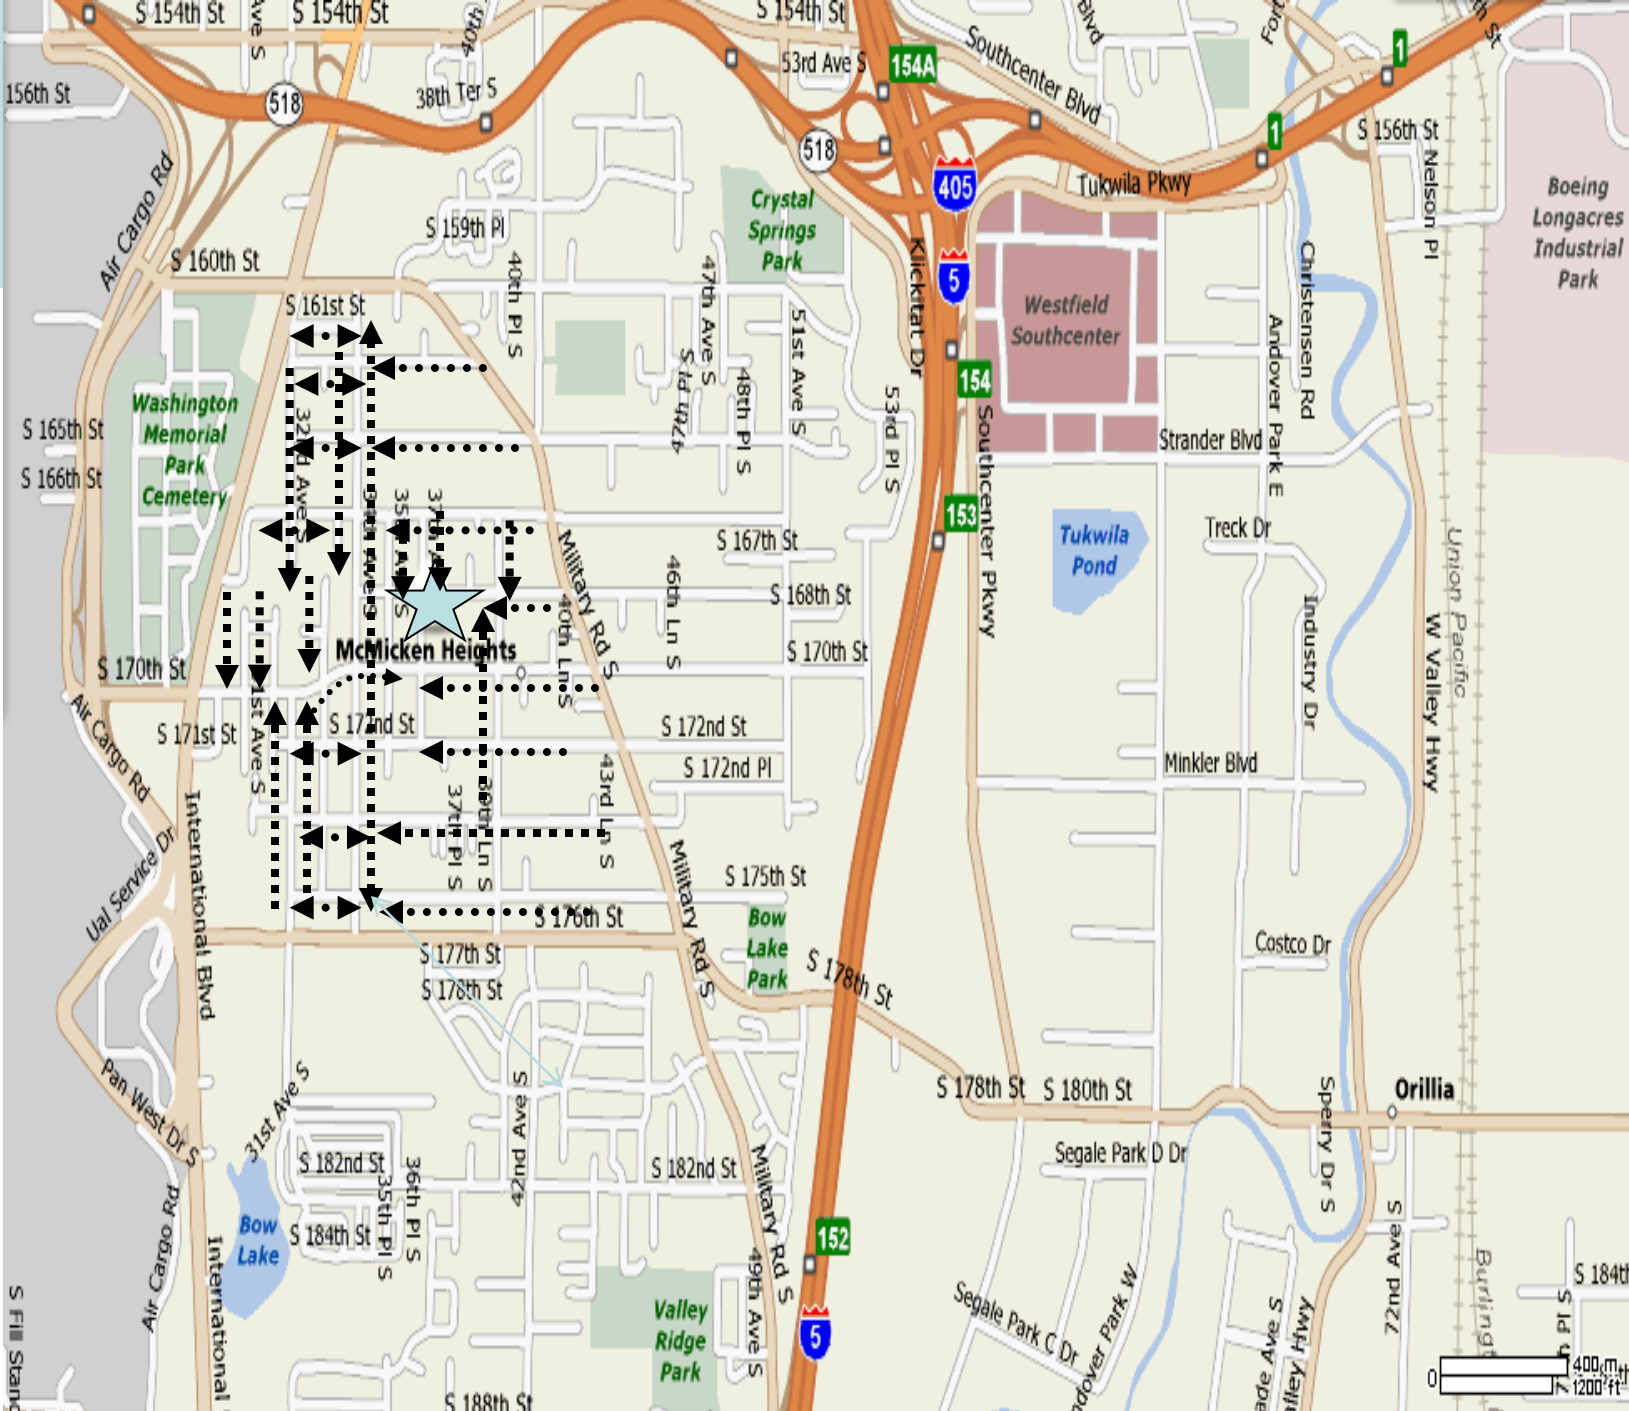

McMicken Heights Elementary Safe Walking Map

Legend

Pathway

School

2007/08