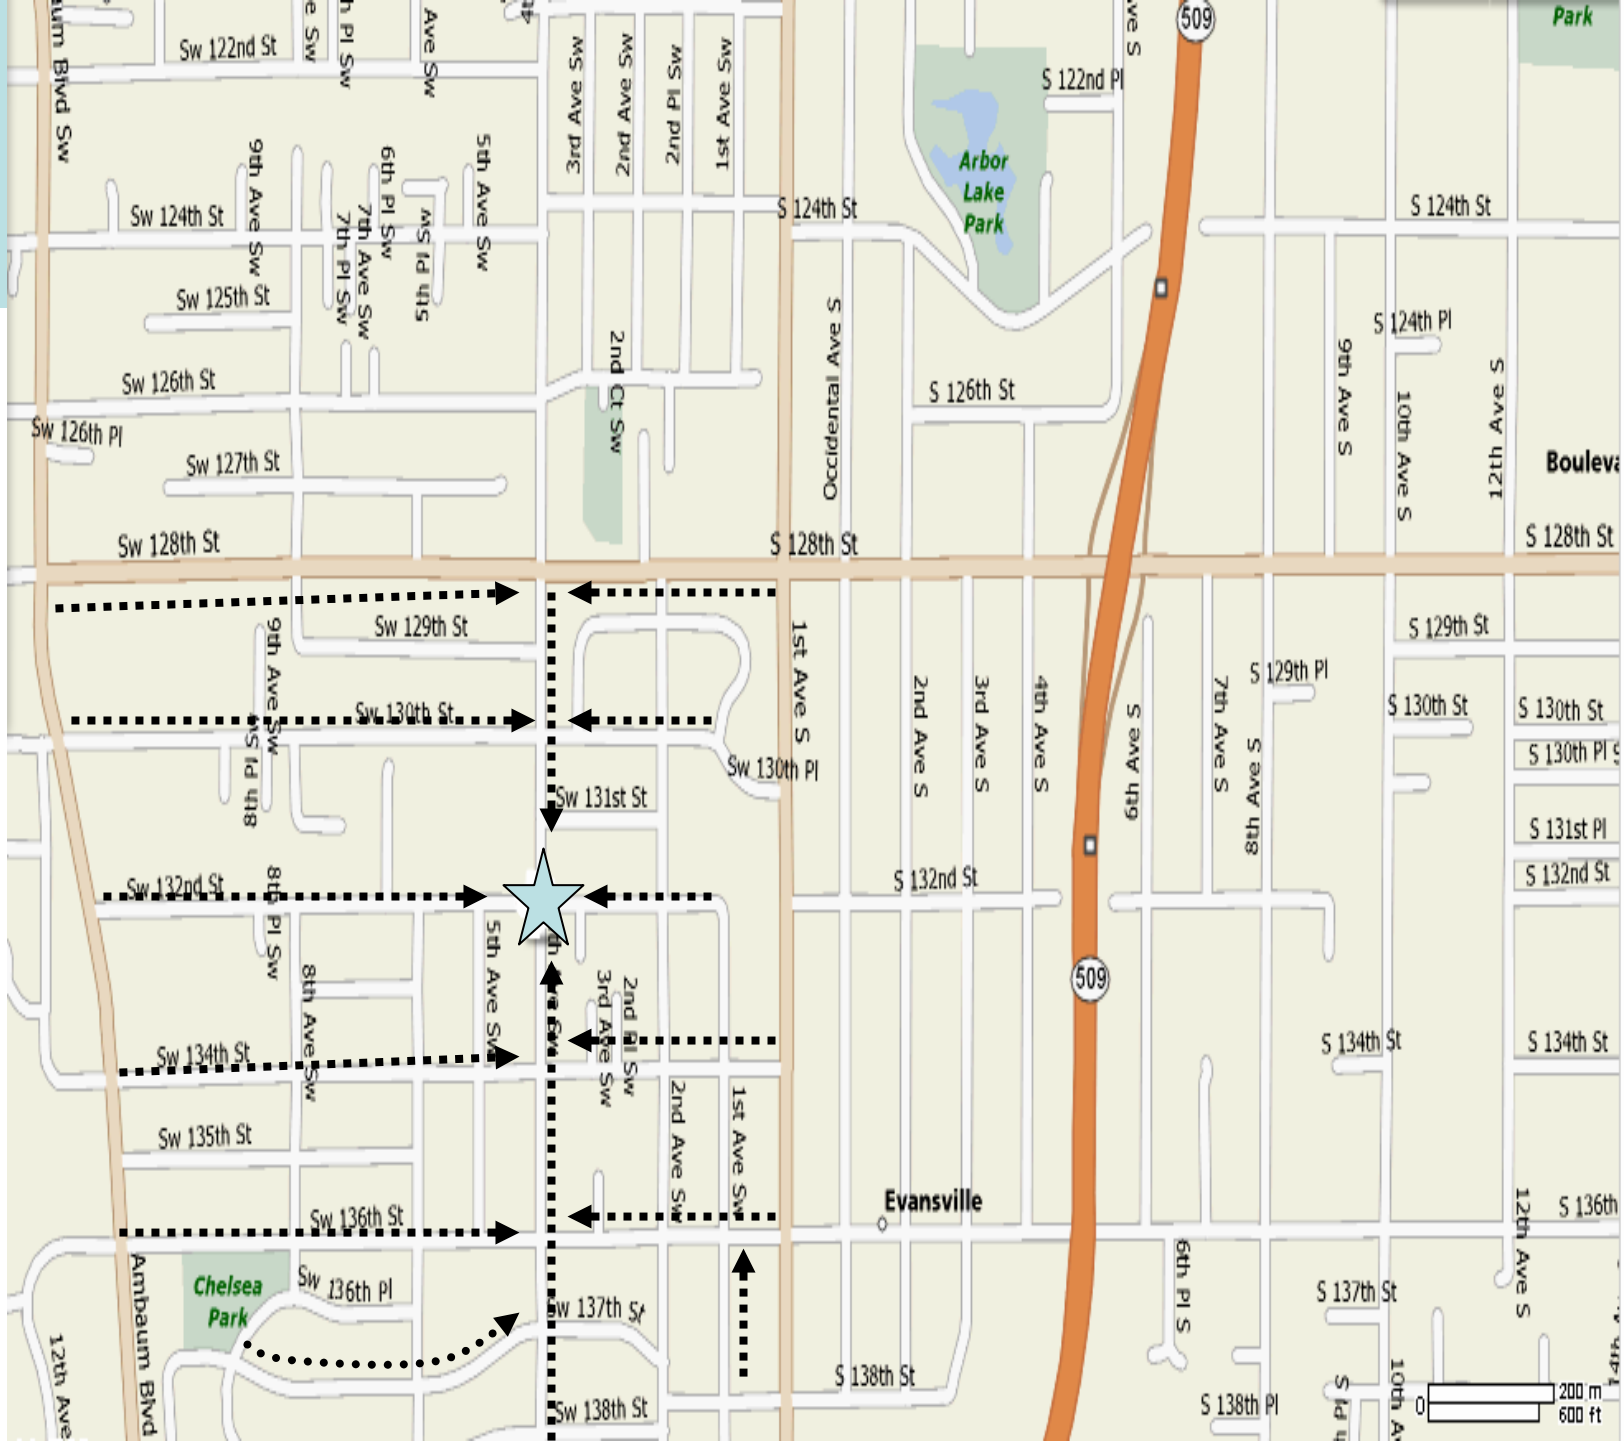

Hazel Valley Elementary Safe Walk Map

Legend

- School
- ★
- Pathway
-

2007/08