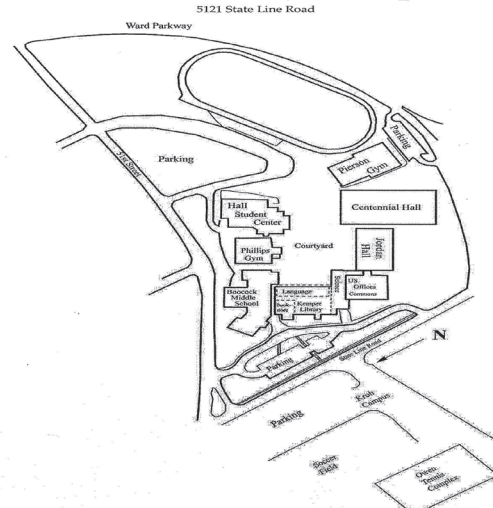

Ward Parkway Campus, 5121 State Line Rd.

Ward Parkway Campus