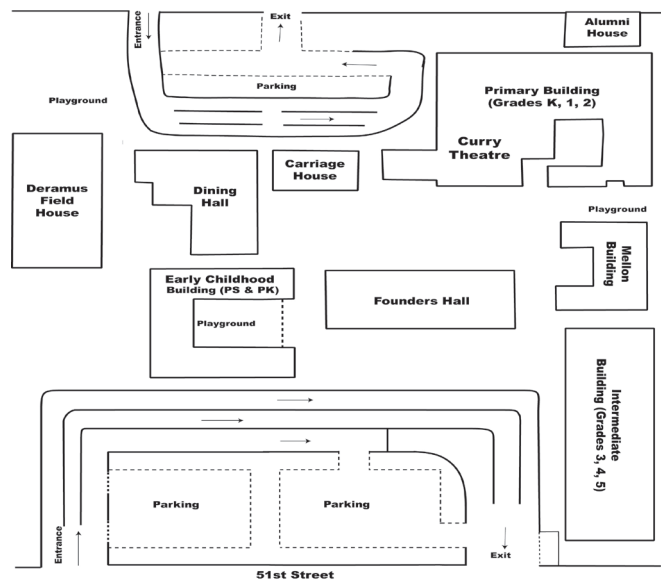

Grades: 3 - 6

May 29 - June 1, 12:30 - 2 p.m.
Phillips Gym
Fee: \$100

Important
Phone Numbers
and Summer
Office Staff

Attendance/Summer
School Help Line
816-936-1321

Director
Paula Engetschwiler
816-936-1377

2018 Summer at a Glance

Use this helpful tool to plan your summer at The Pembroke Hill School. All classes are listed by date, time of day, and age group.

Wornall Campus, 400 W. 51st St.

Ward Parkway Campus, 5121 State Line Rd.