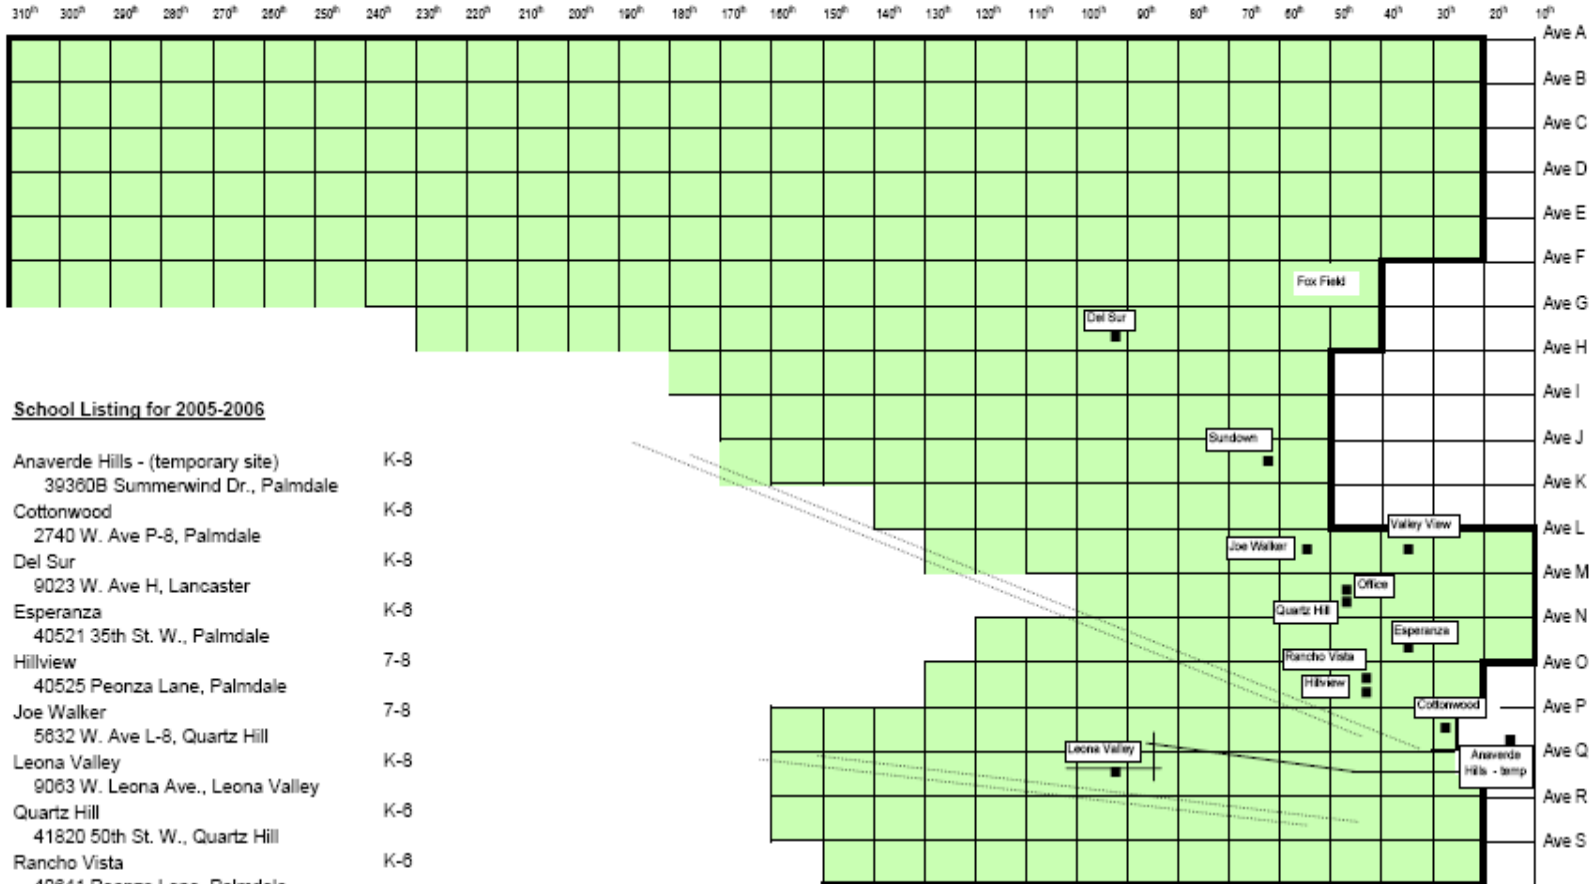

Westside Union School District District Boundaries

School Listing for 2005-2006

Anaverde Hills - (temporary site) 39360B Summerwind Dr., Palmdale	K-8
Cottonwood 2740 W. Ave P-8, Palmdale	K-8
Del Sur 9023 W. Ave H, Lancaster	K-8
Esperanza 40521 35th St. W., Palmdale	K-8
Hillview 40525 Peonza Lane, Palmdale	7-8
Joe Walker 5632 W. Ave L-8, Quartz Hill	7-8
Leona Valley 9063 W. Leona Ave., Leona Valley	K-8
Quartz Hill 41820 50th St. W., Quartz Hill	K-8
Rancho Vista 40641 Peonza Lane, Palmdale	K-8
Sundown 6151 W. Ave J-8, Lancaster	K-8
Valley View 3310 W. Ave. L-8, Lancaster	K-8