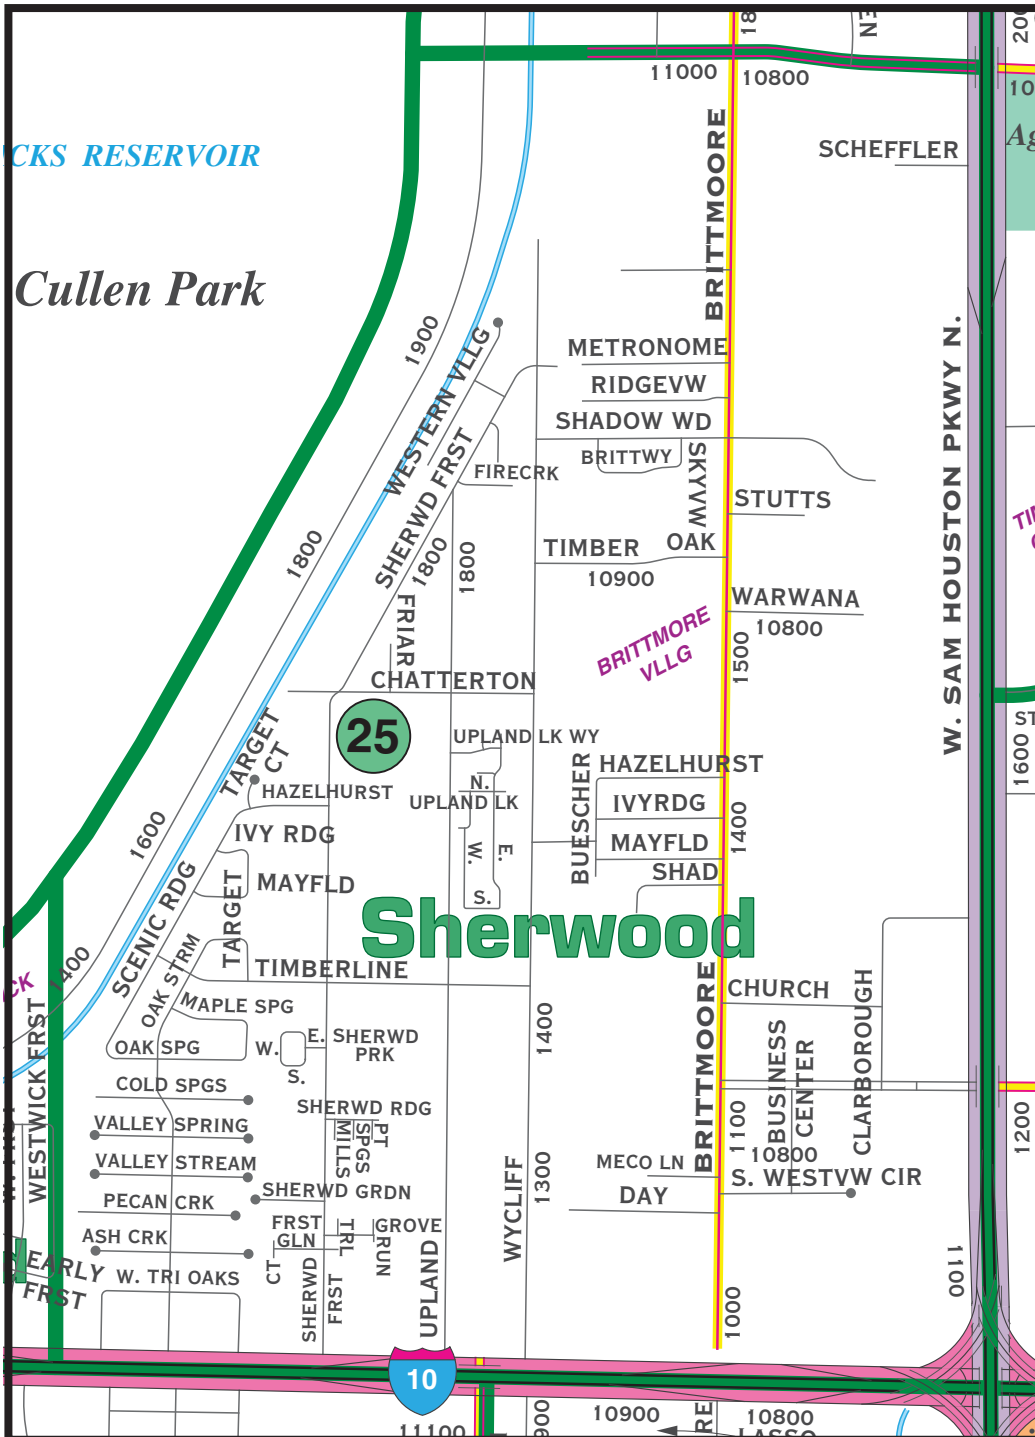

Sherwood Elementary

Spring Branch Independent School District

Inspiring minds. Shaping lives.

© KEY MAPS, INC™ 2011- Permit #578

1700 Sherwood Forest - Houston 77043
713-251-6900