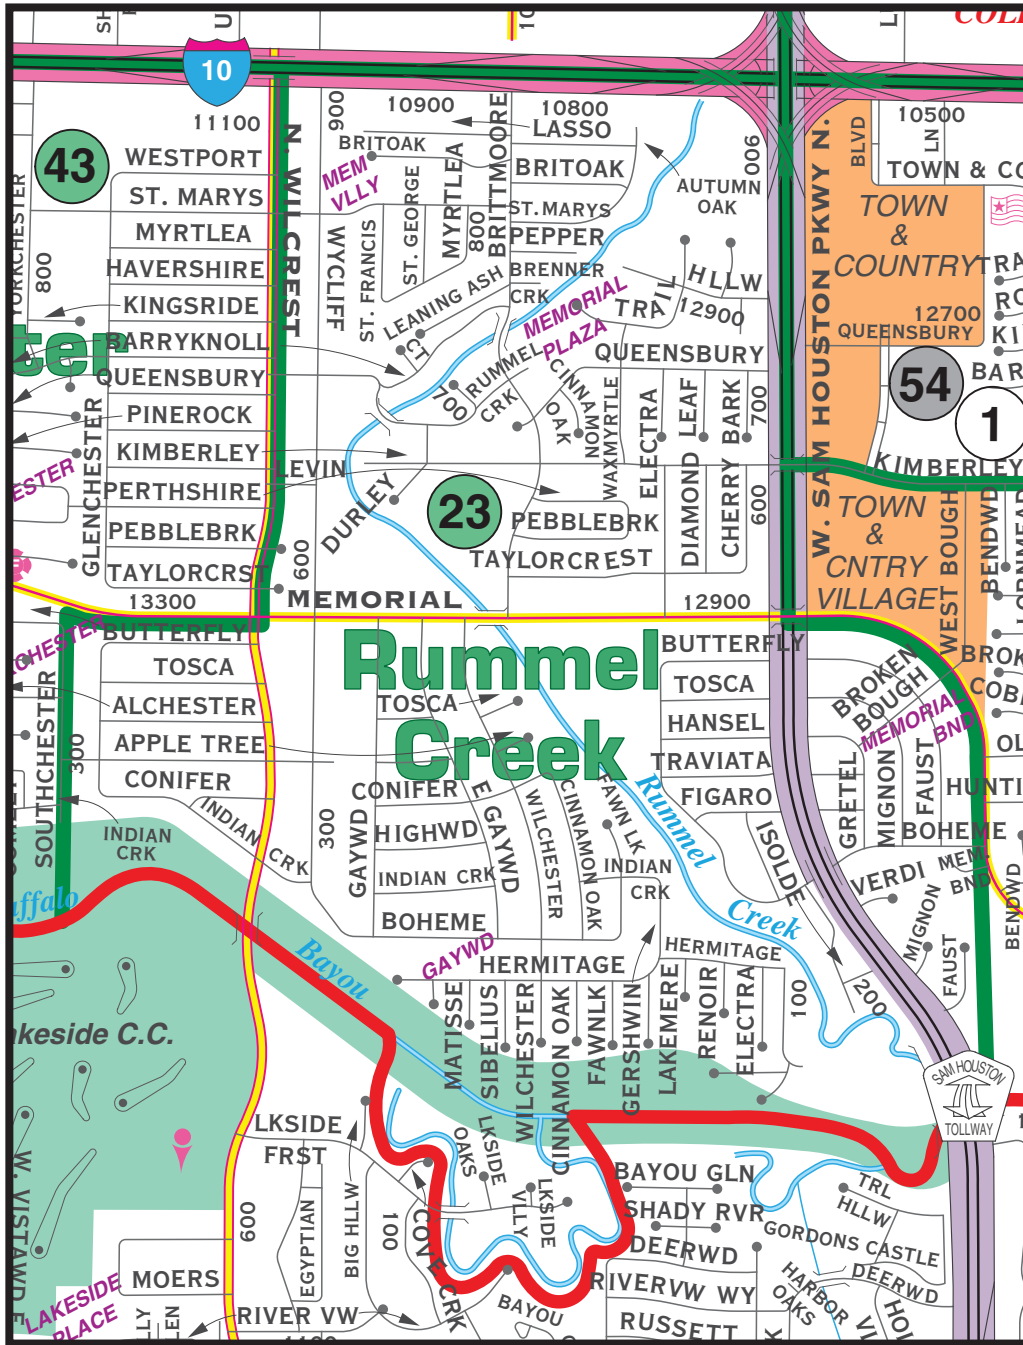

Rummel Creek Elementary

Spring Branch Independent School District

Inspiring minds. Shaping lives.

© KEY MAPS, INC™ 2011- Permit #578

625 Brittmoore - Houston 77079
713-251-6700