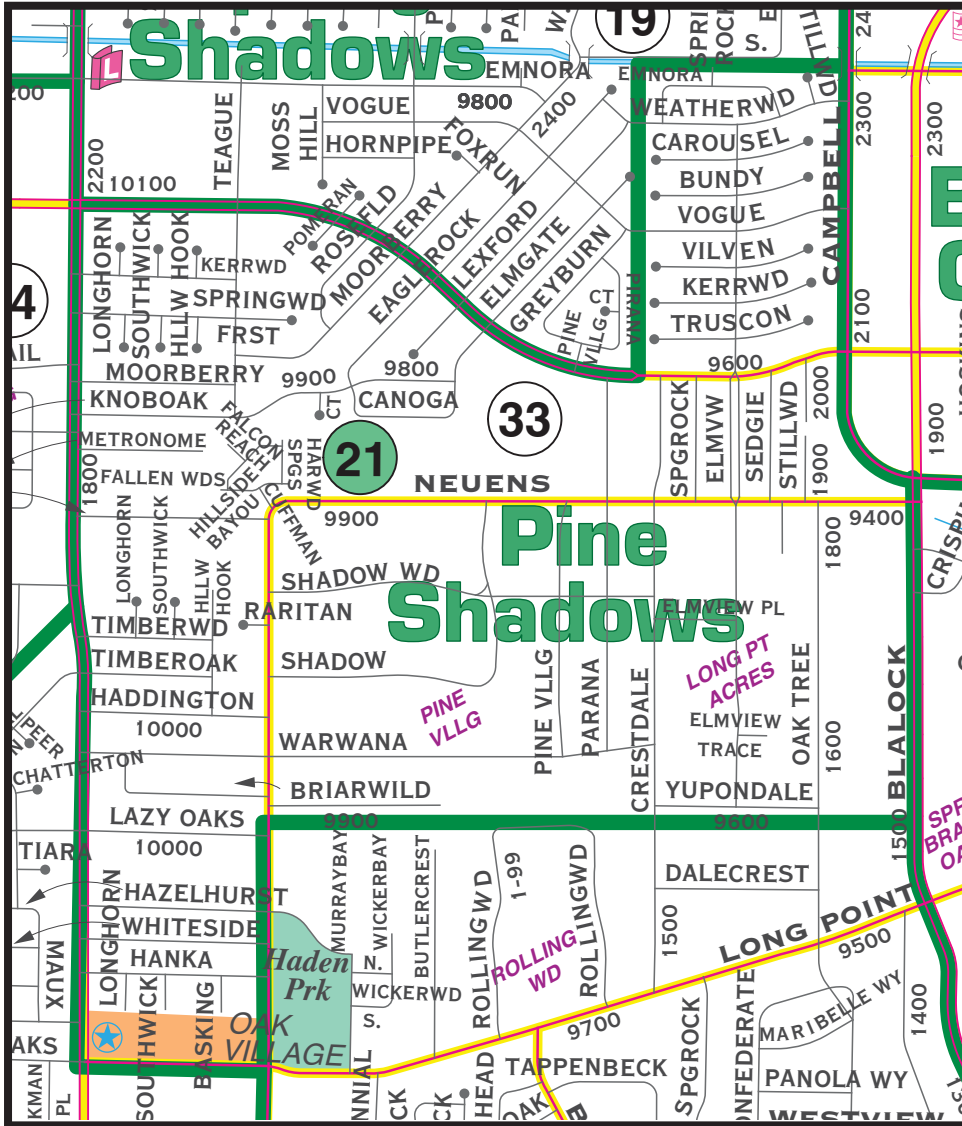

Pine Shadows Elementary

Spring Branch Independent School District

Inspiring minds. Shaping lives.

© KEY MAPS, INC™ 2011- Permit #578

9900 Neuens - Houston 77080
713-251-6500