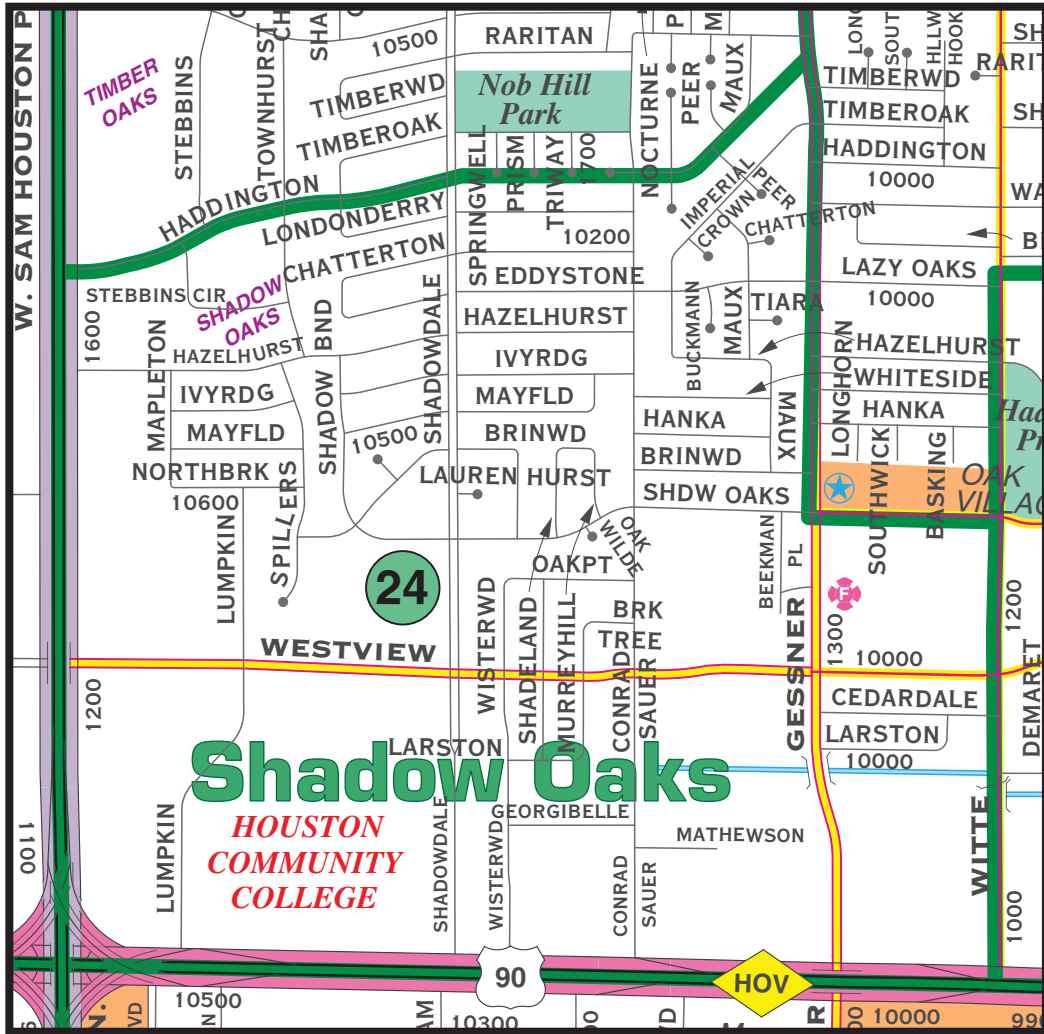

Shadow Oaks Elementary

Spring Branch Independent School District

Inspiring minds. Shaping lives.

© KEY MAPS, INC.™ 2011- Permit #578

1335 Shadowdale - Houston 77043
713-251-6800