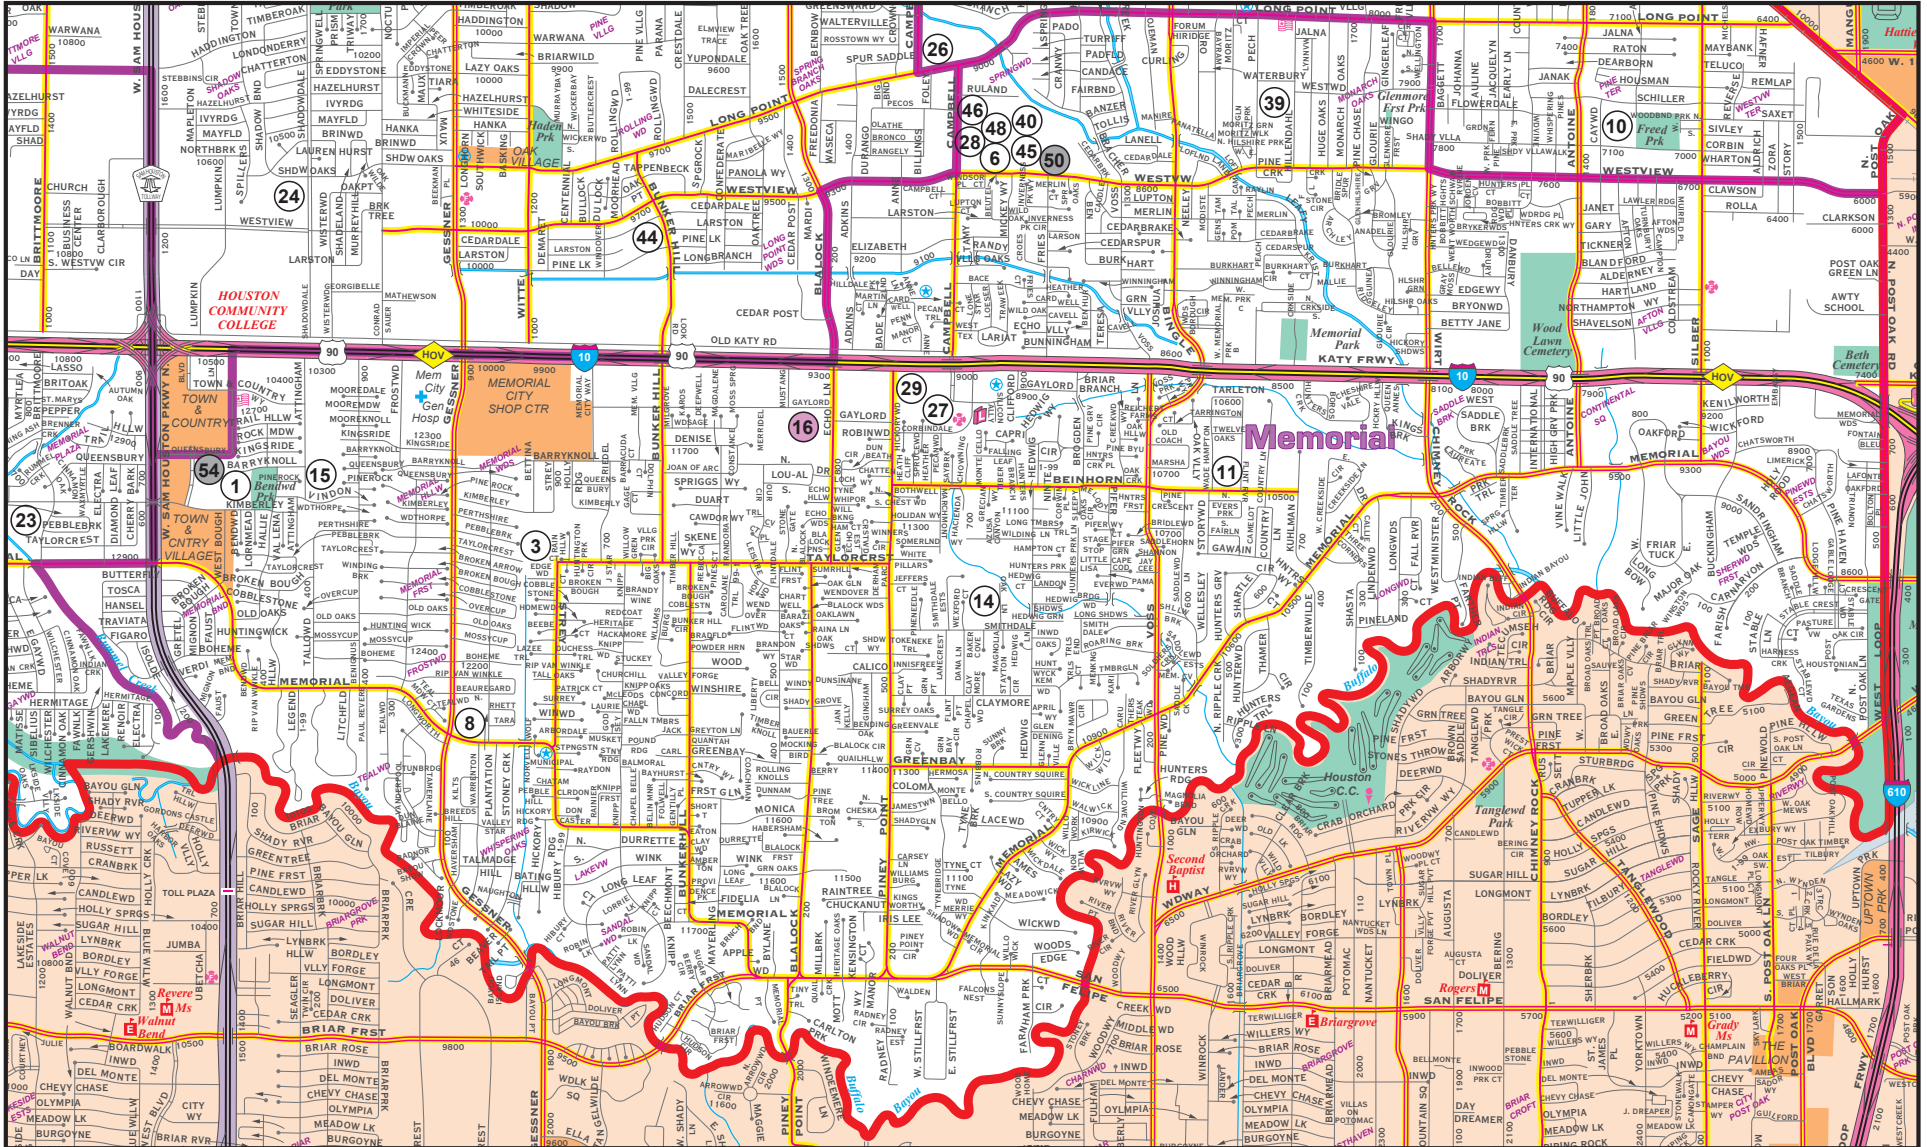

Memorial High School

Spring Branch Independent School District

Inspiring minds. Shaping lives.

© KEY MAPS, INC.™ 2010- Permit #570

935 Echo Lane - Houston 77024
713-251-2500