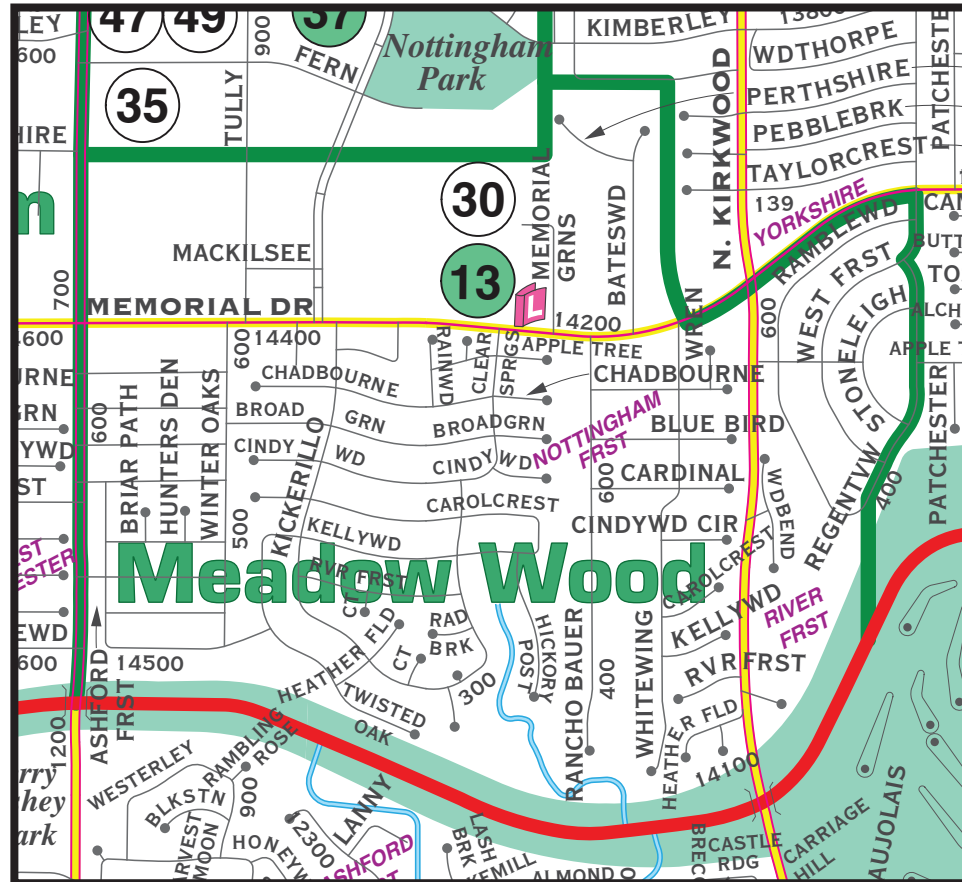

Meadow Wood Elementary

Spring Branch Independent School District

Inspiring minds. Shaping lives.

© KEY MAPS, INC™ 2011- Permit #578

14230 Memorial - Houston 77079
713-251-6200