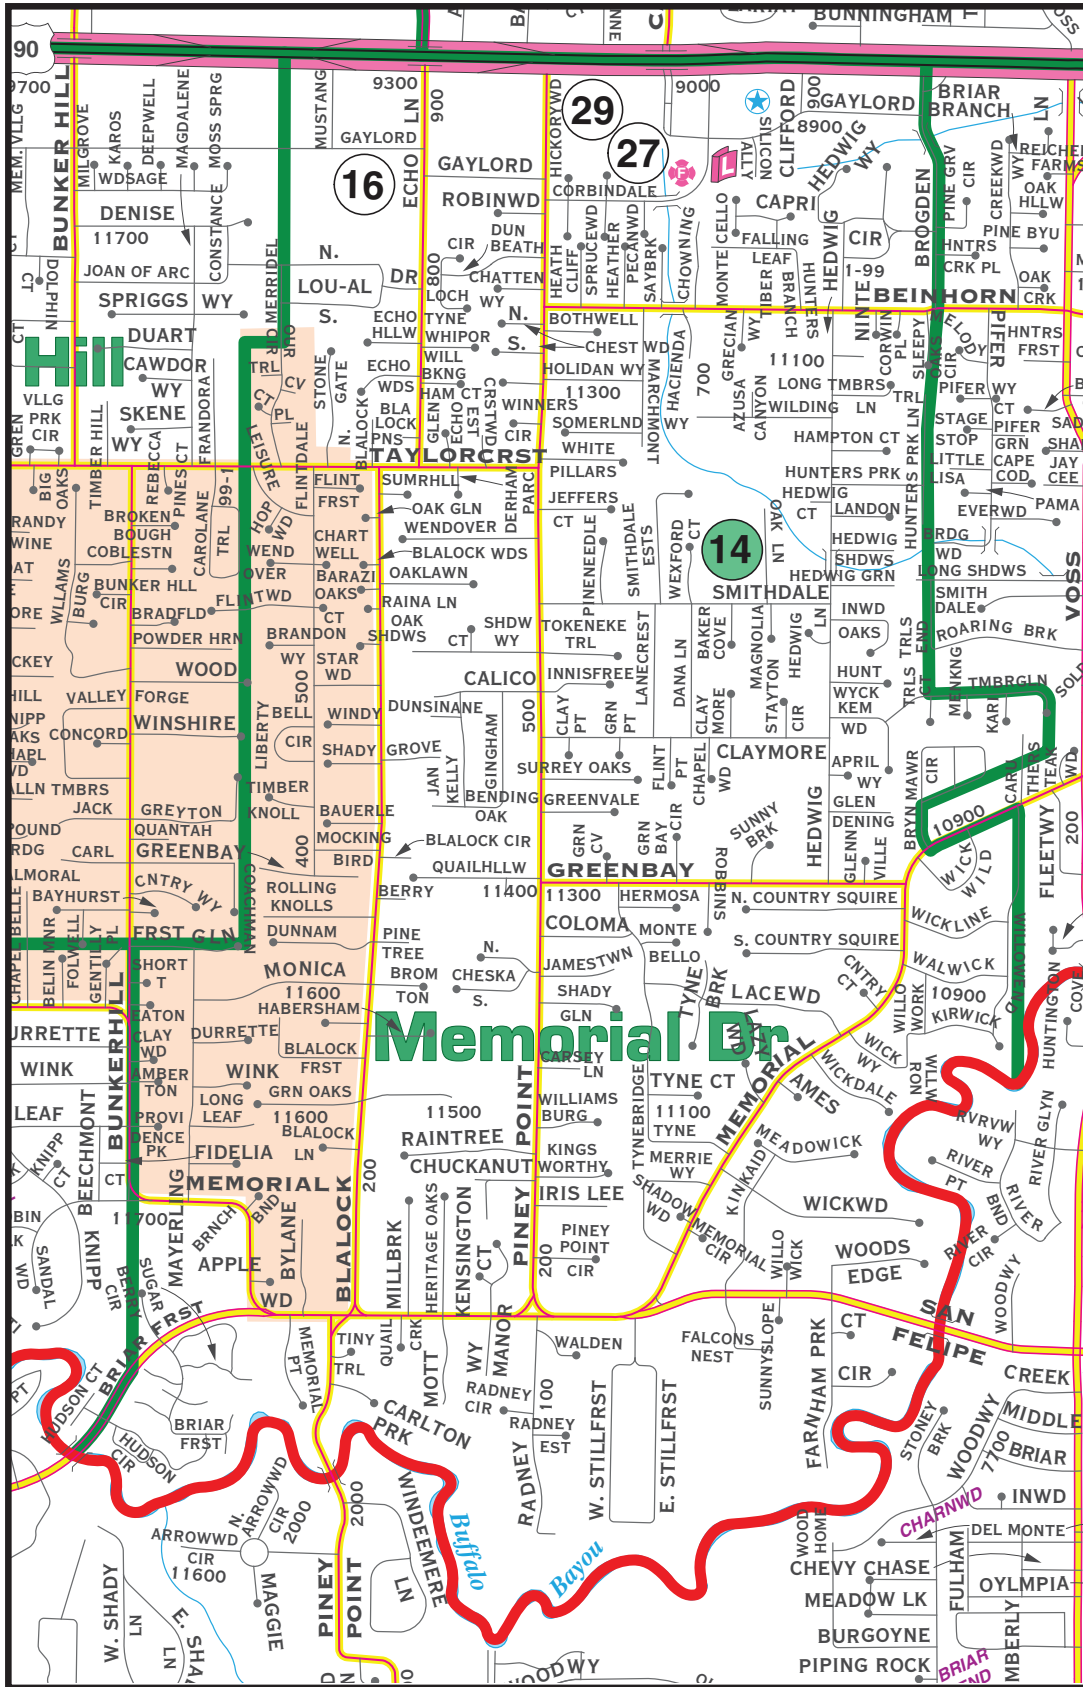

Memorial Drive Elementary

Spring Branch Independent School District

Inspiring minds. Shaping lives.

© KEY MAPS, INC.™ 2011- Permit #578

11202 Smithdale - Houston 77024
713-251-6300