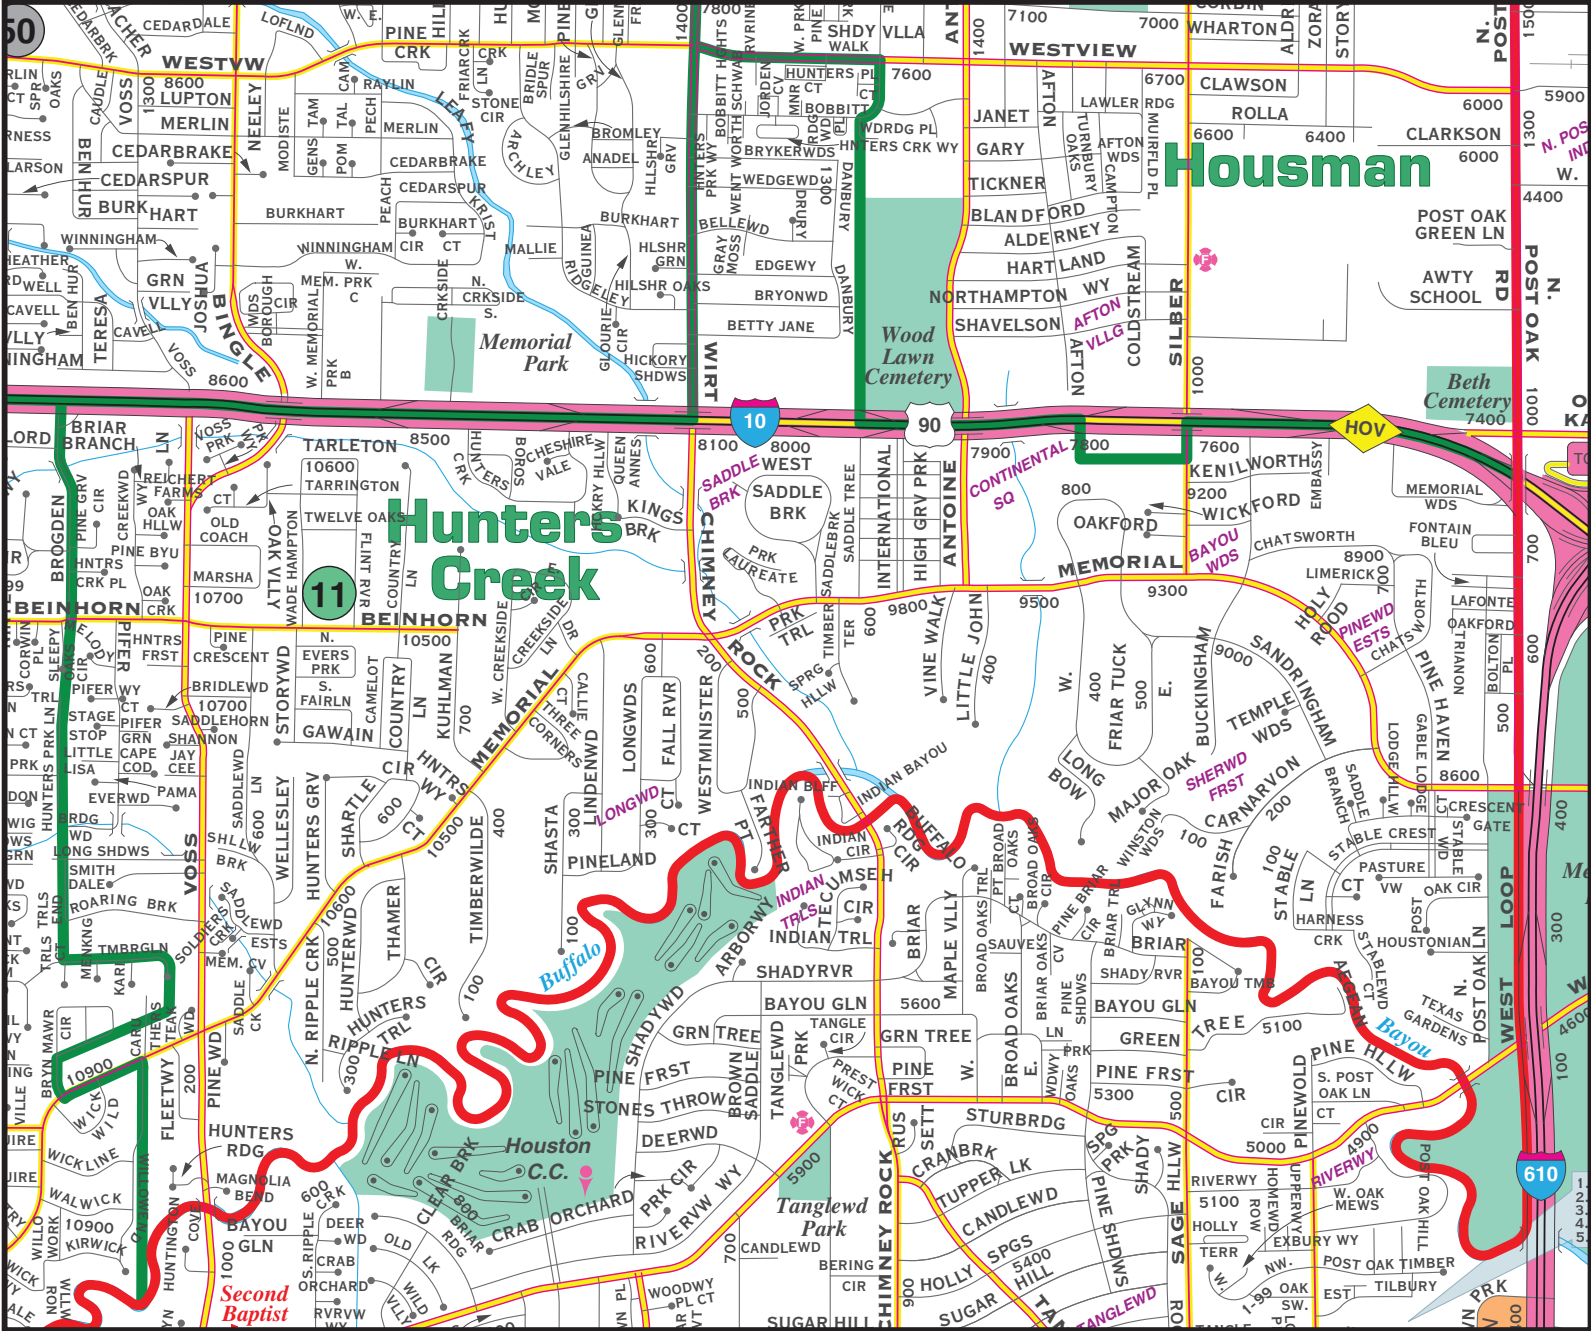

Hunters Creek Elementary

Spring Branch Independent School District
Inspiring minds. Shaping lives.

© KEY MAPS, INC™ 2011- Permit #578

10650 Beinhorn - Houston 77024
713-251-6000