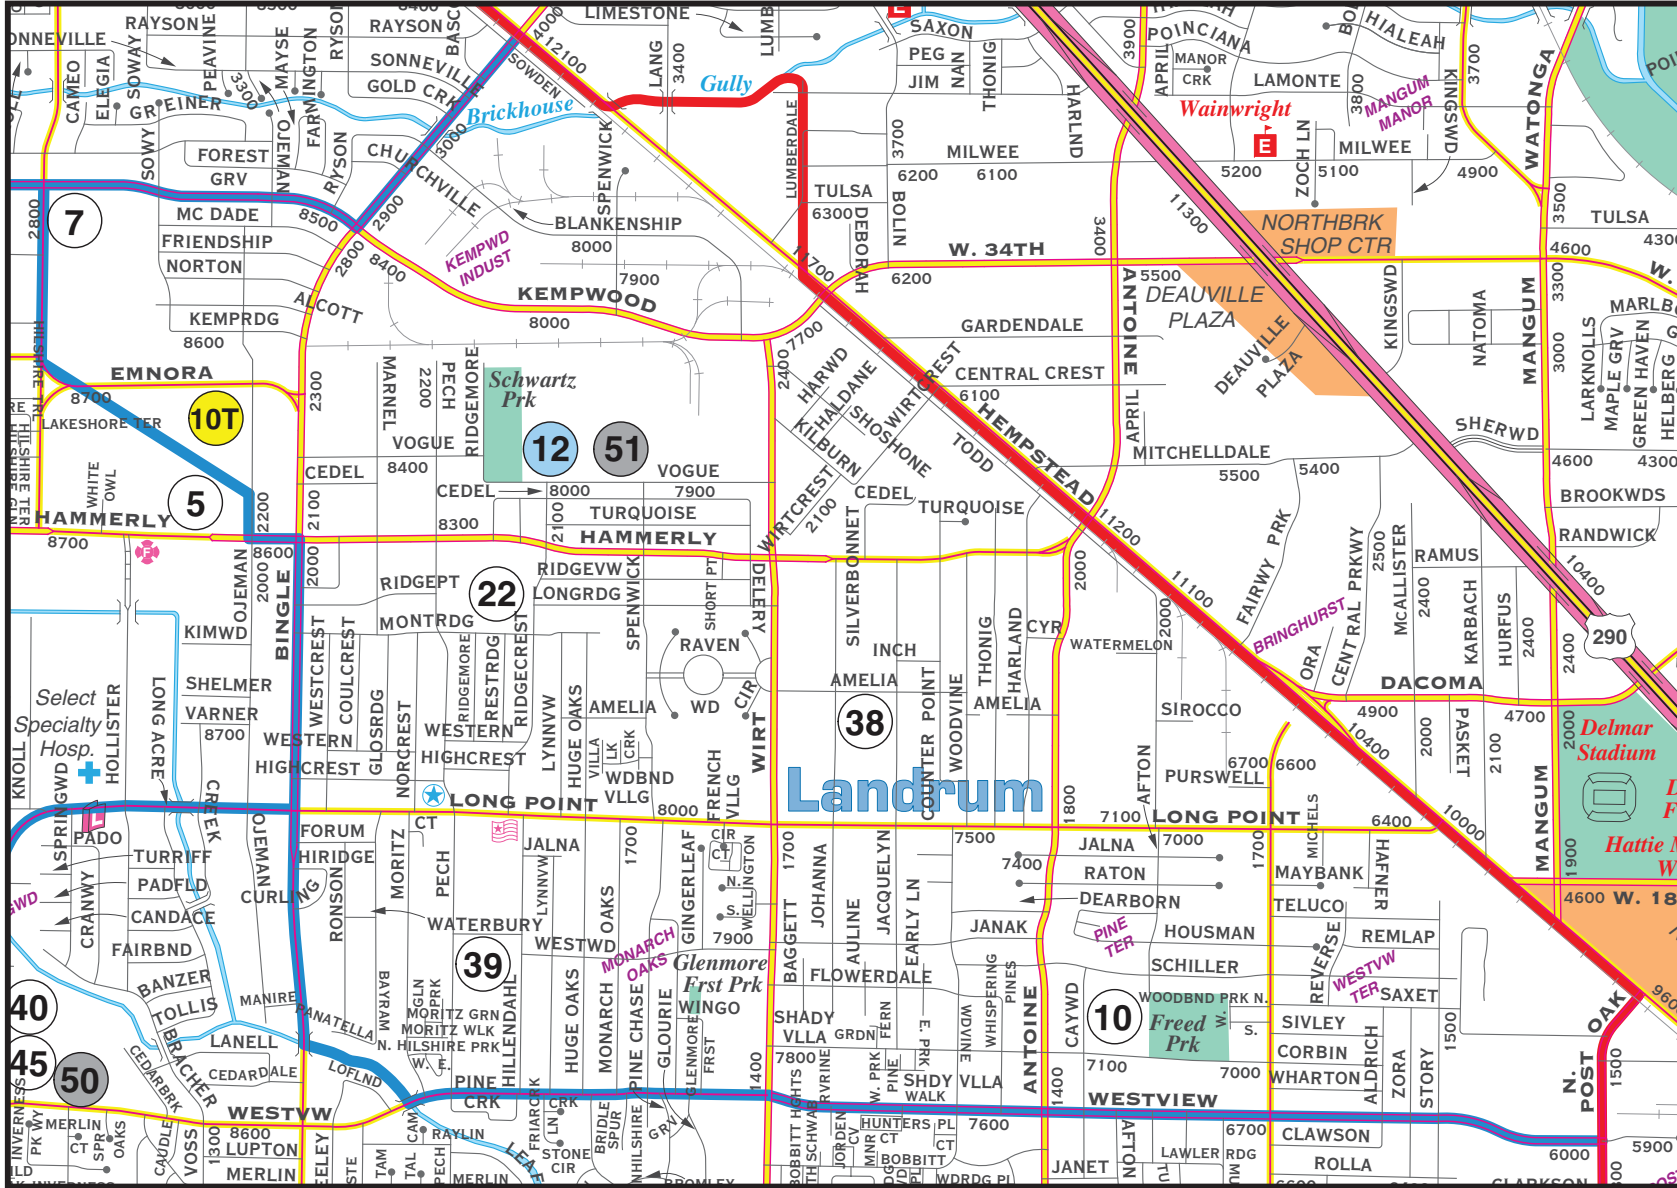

Landrum Middle

Spring Branch Independent School District

Inspiring minds. Shaping lives.

© KEY MAPS, INC.™ 2011- Permit #578

2200 Ridgcrest - Houston 77055
713-251-3700