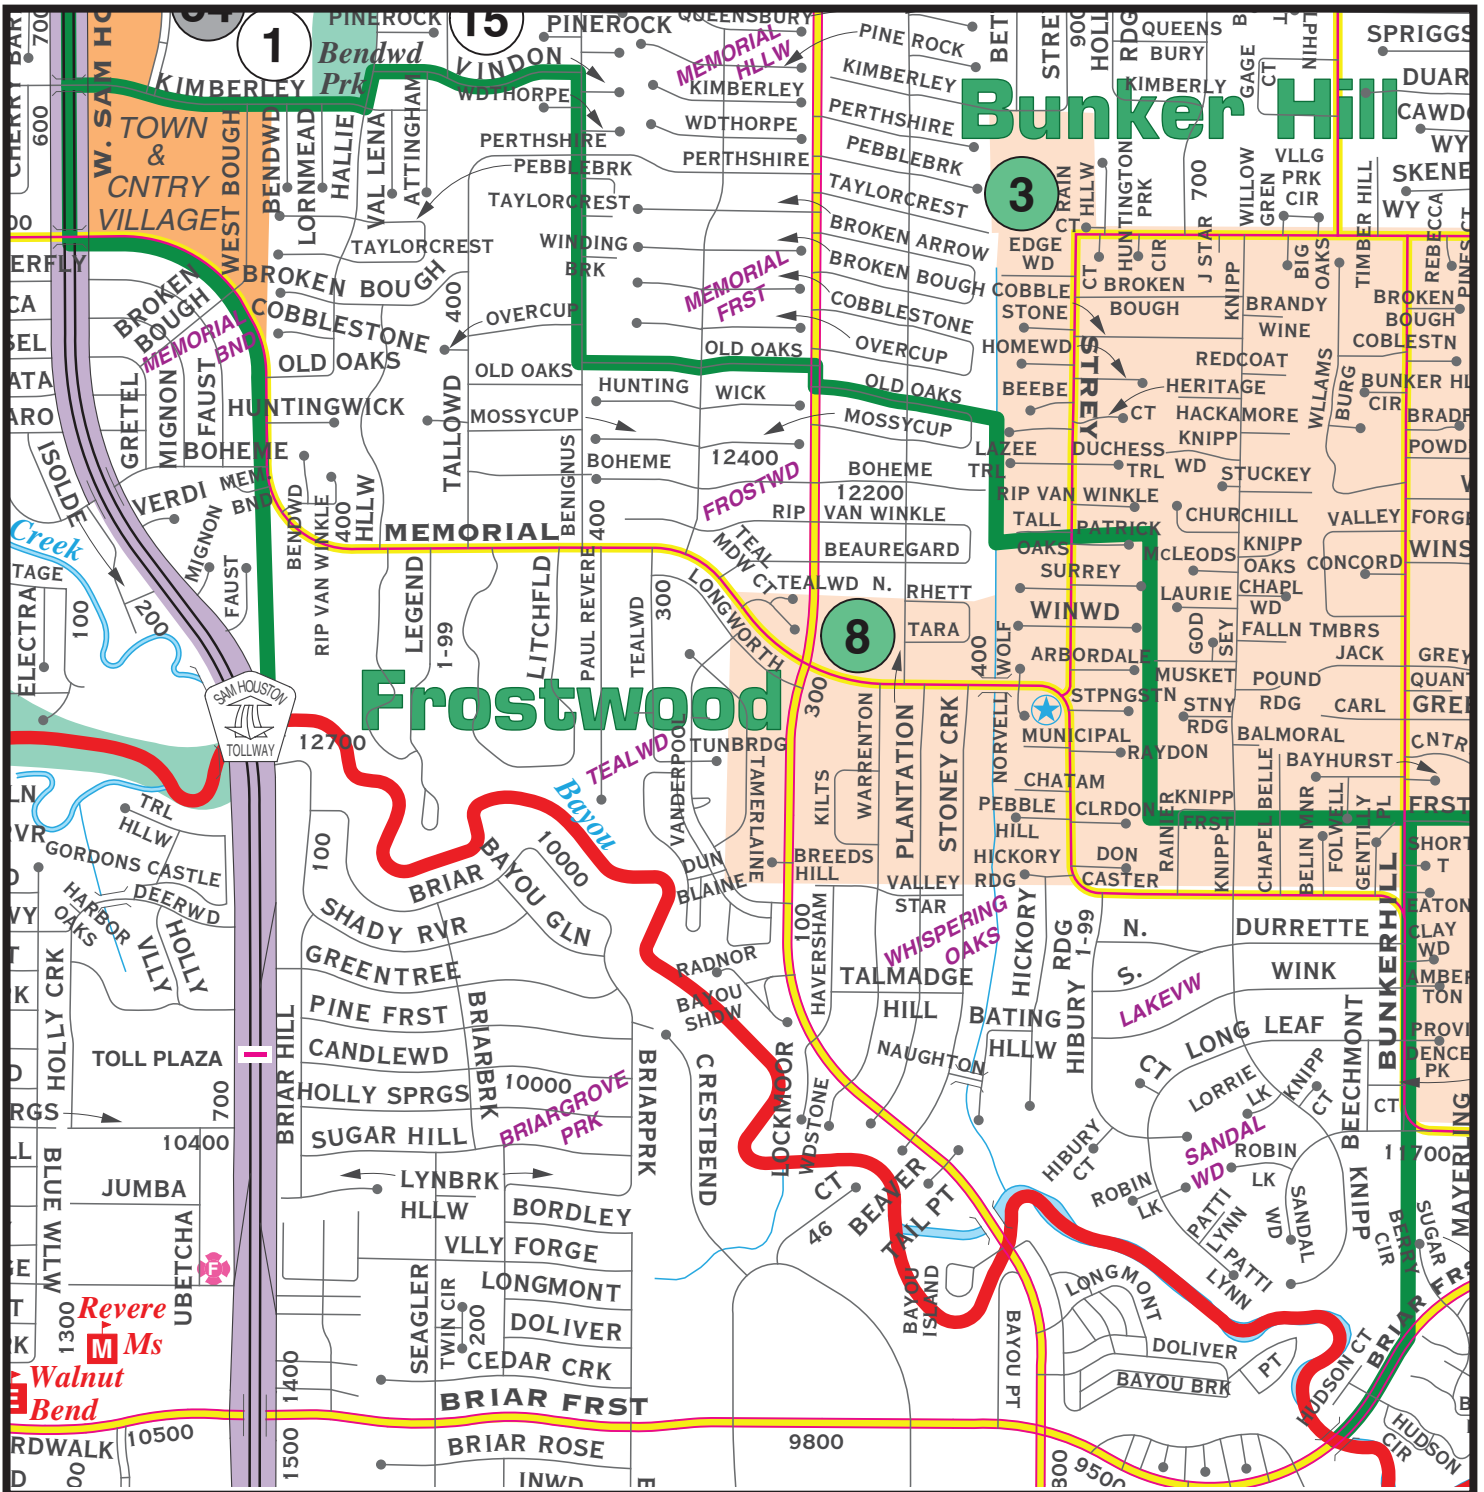

# Frostwood Elementary

Spring Branch Independent School District

Inspiring minds. Shaping lives.

© KEY MAPS, INC™ 2011- Permit #578

**12214 Memorial - Houston 77024**  
**713-251-5700**