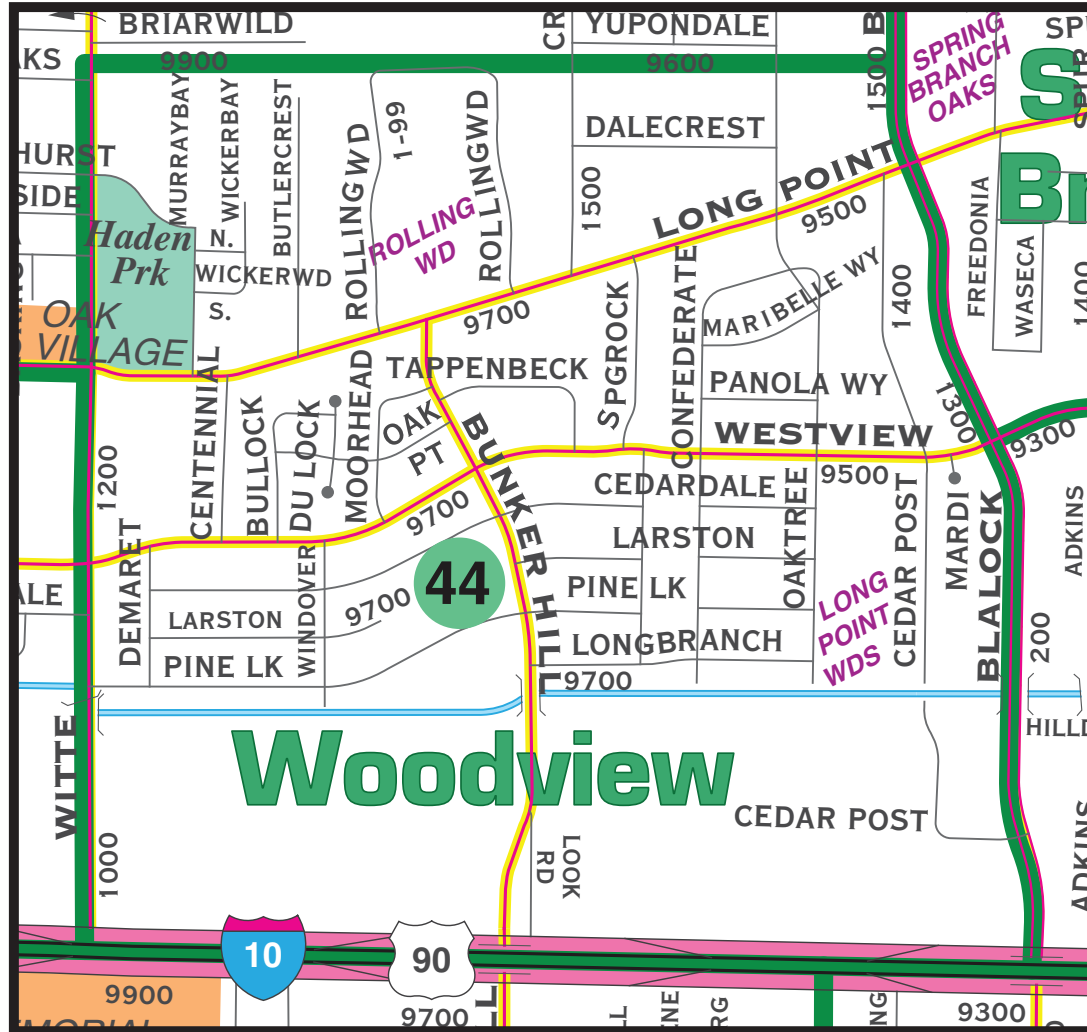

# Woodview Elementary

Spring Branch Independent School District

*Inspiring minds. Shaping lives.*

© KEY MAPS, INC.™ 2011- Permit #578

**9749 Cedardale - Houston 77055**  
**713-251-7800**