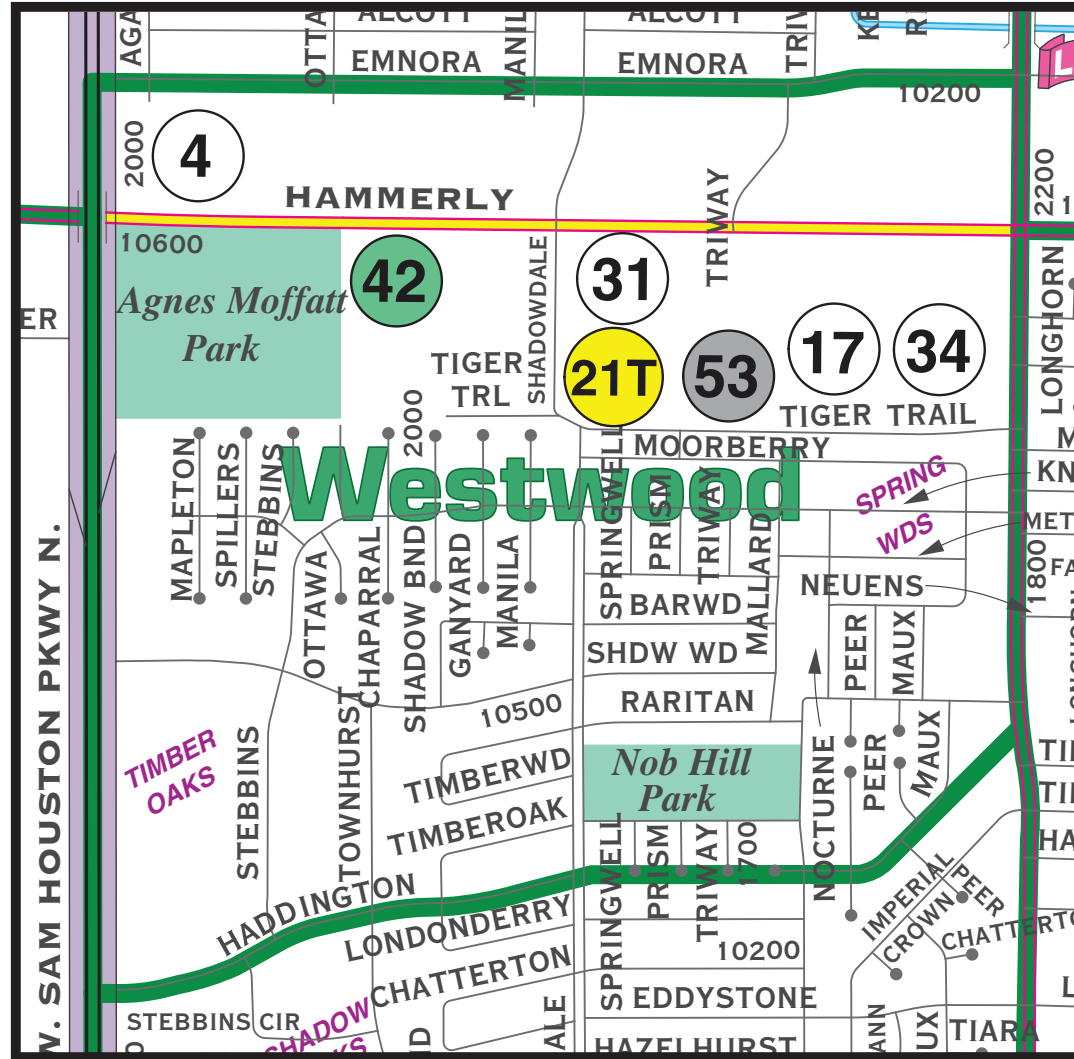

Westwood Elementary

Spring Branch Independent School District

Inspiring minds. Shaping lives.

© KEY MAPS, INC.™ 2011- Permit #578

2100 Shadowdale - Houston 77043
713-365-4550