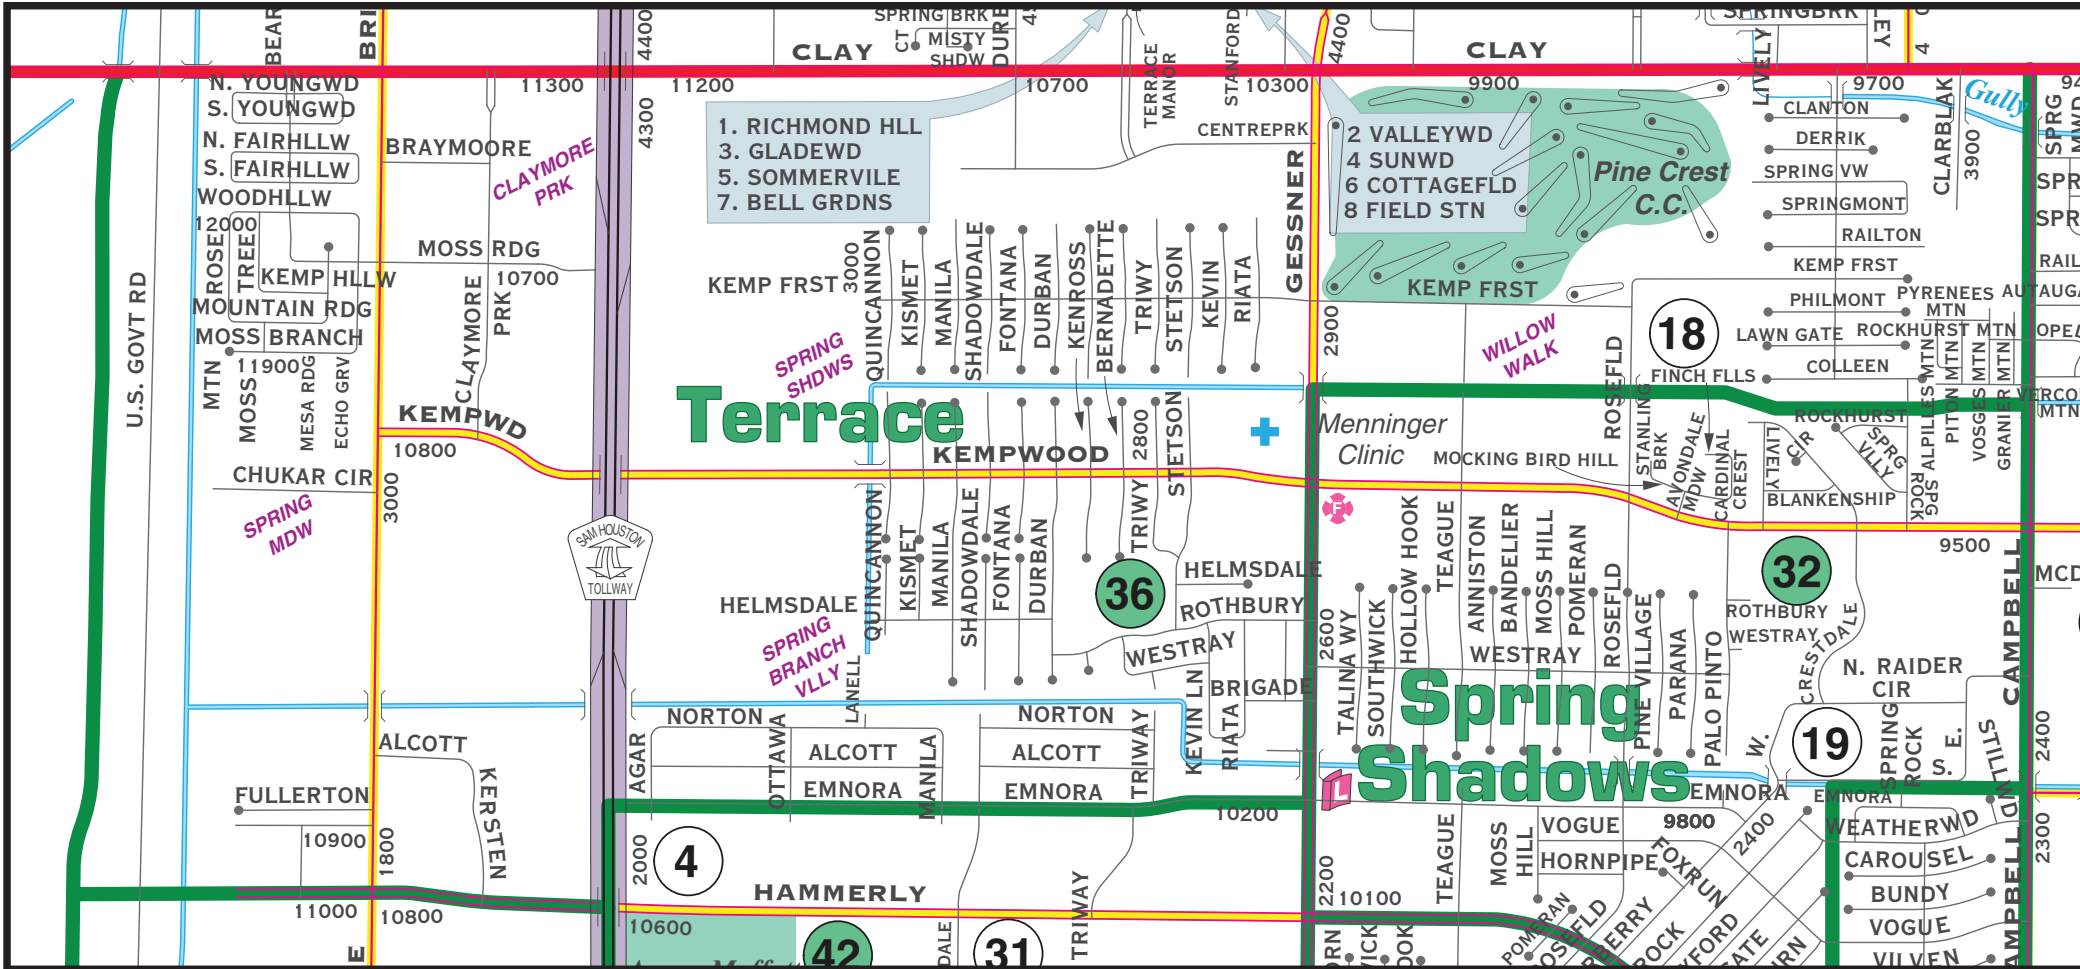

Terrace Elementary

Spring Branch Independent School District

Inspiring minds. Shaping lives.

© KEY MAPS, INC.™ 2011- Permit #578

10400 Rothbury - Houston 77043
713-251-7200