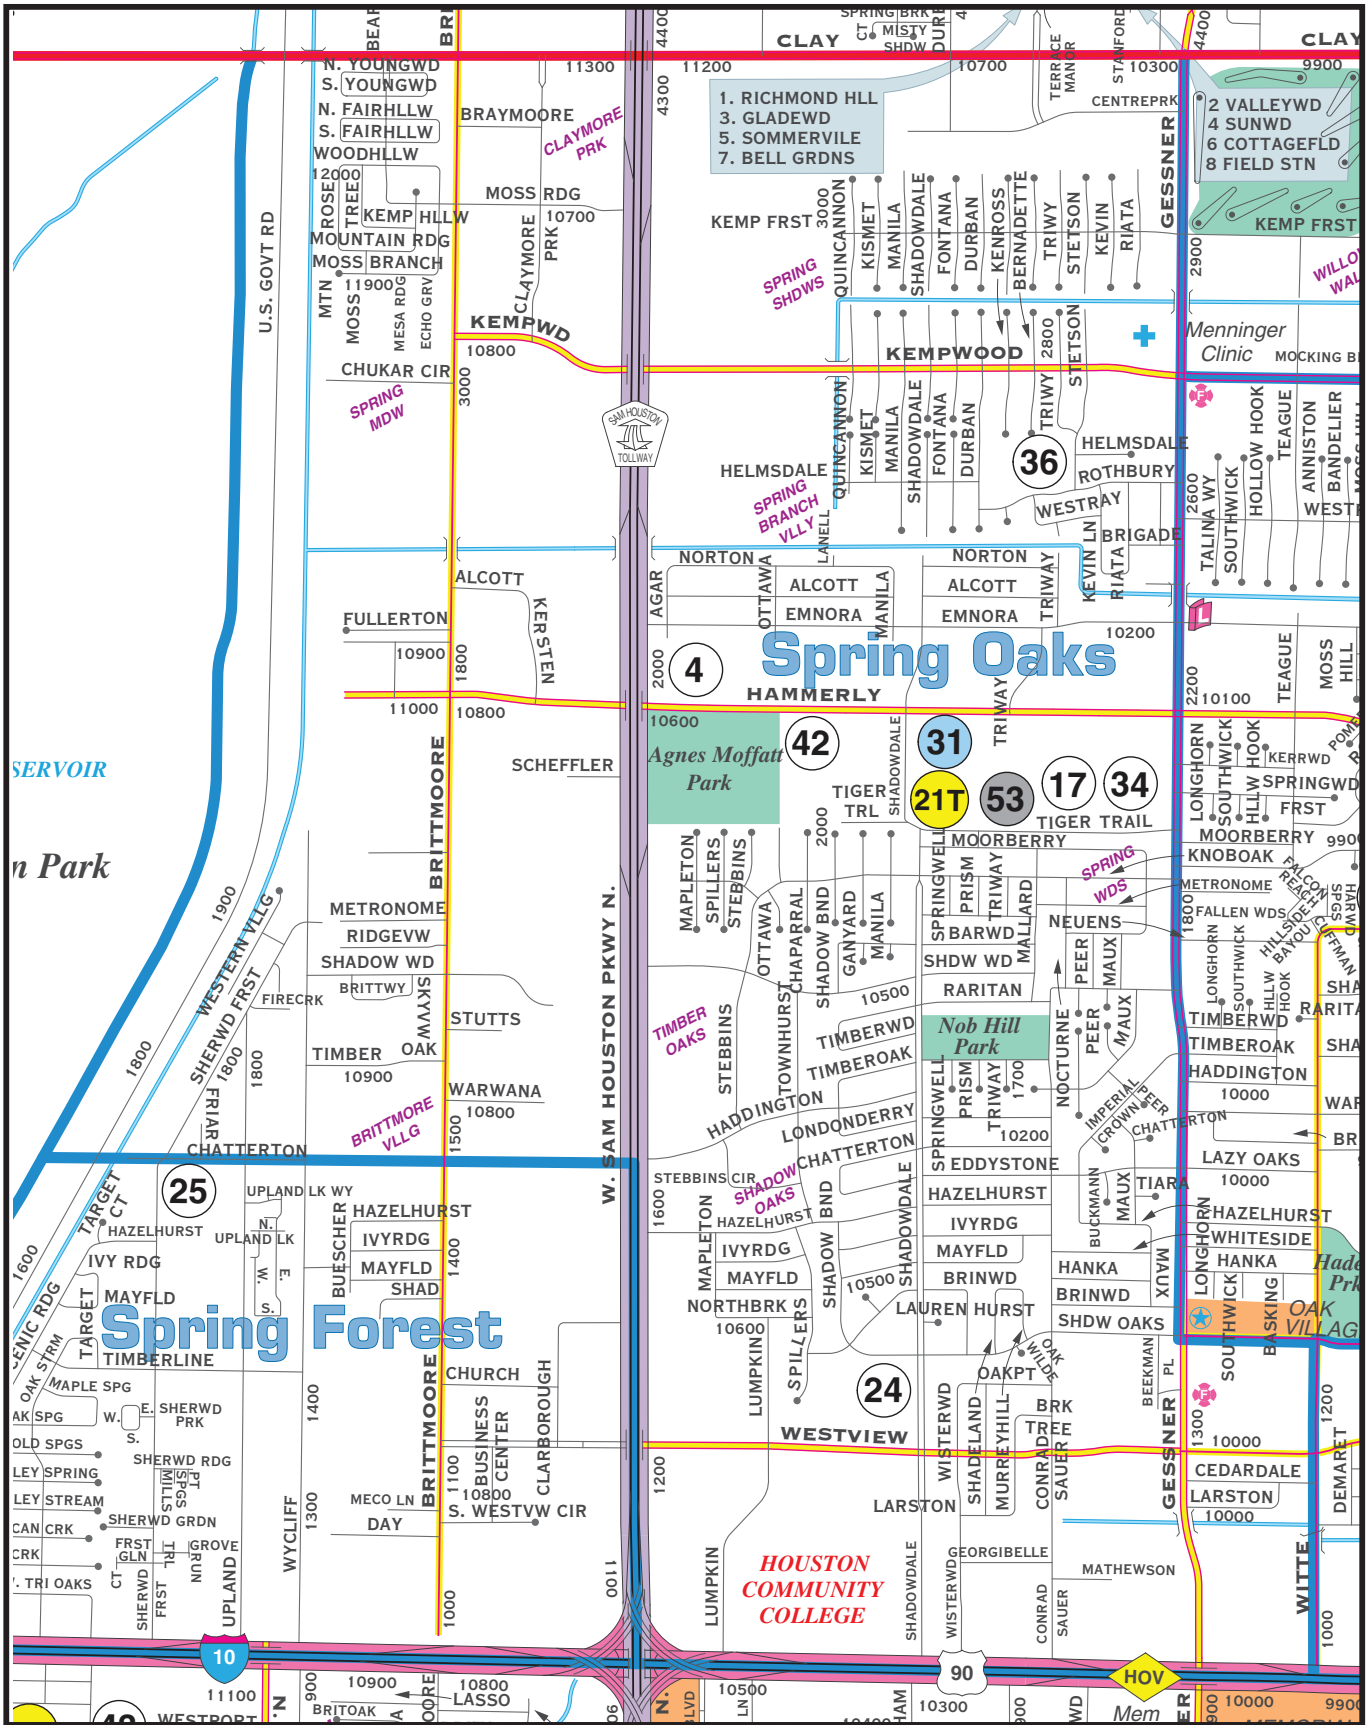

Spring Oaks Middle

Spring Branch Independent School District

Inspiring minds. Shaping lives.

© KEY MAPS, INC™ 2011- Permit #578

2150 Shadowdale - Houston 77043
713-251-4800