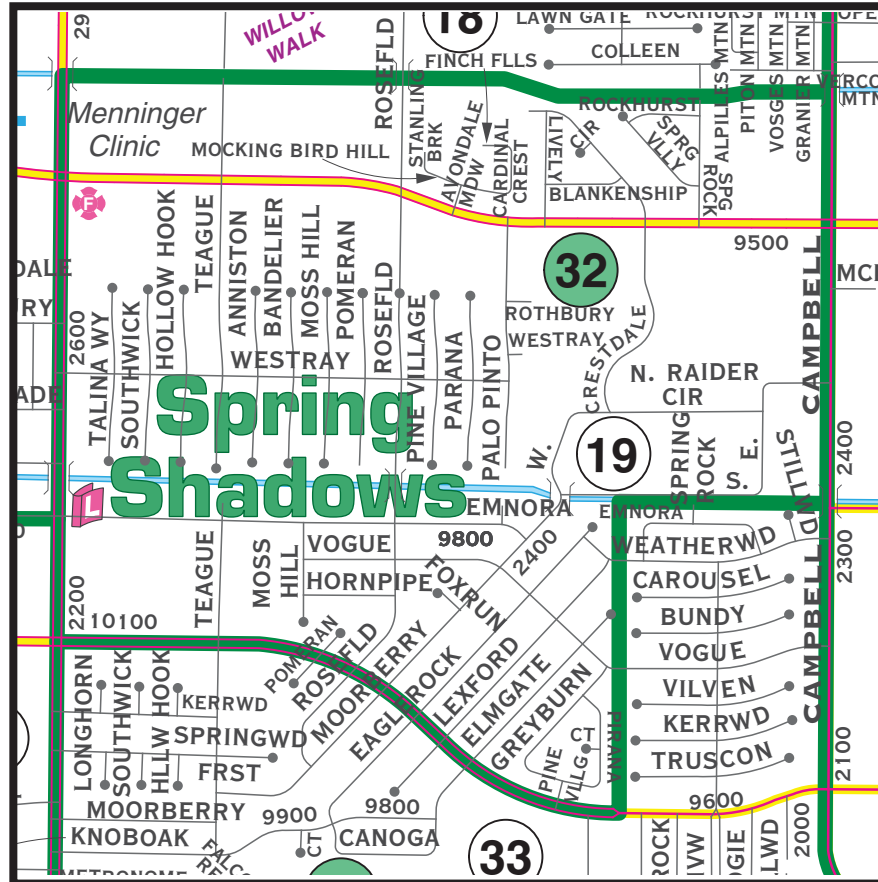

Spring Shadows Elementary

Spring Branch Independent School District

Inspiring minds. Shaping lives.

© KEY MAPS, INC.™ 2011- Permit #578

9725 Kempwood - Houston 77080
713-251-7100