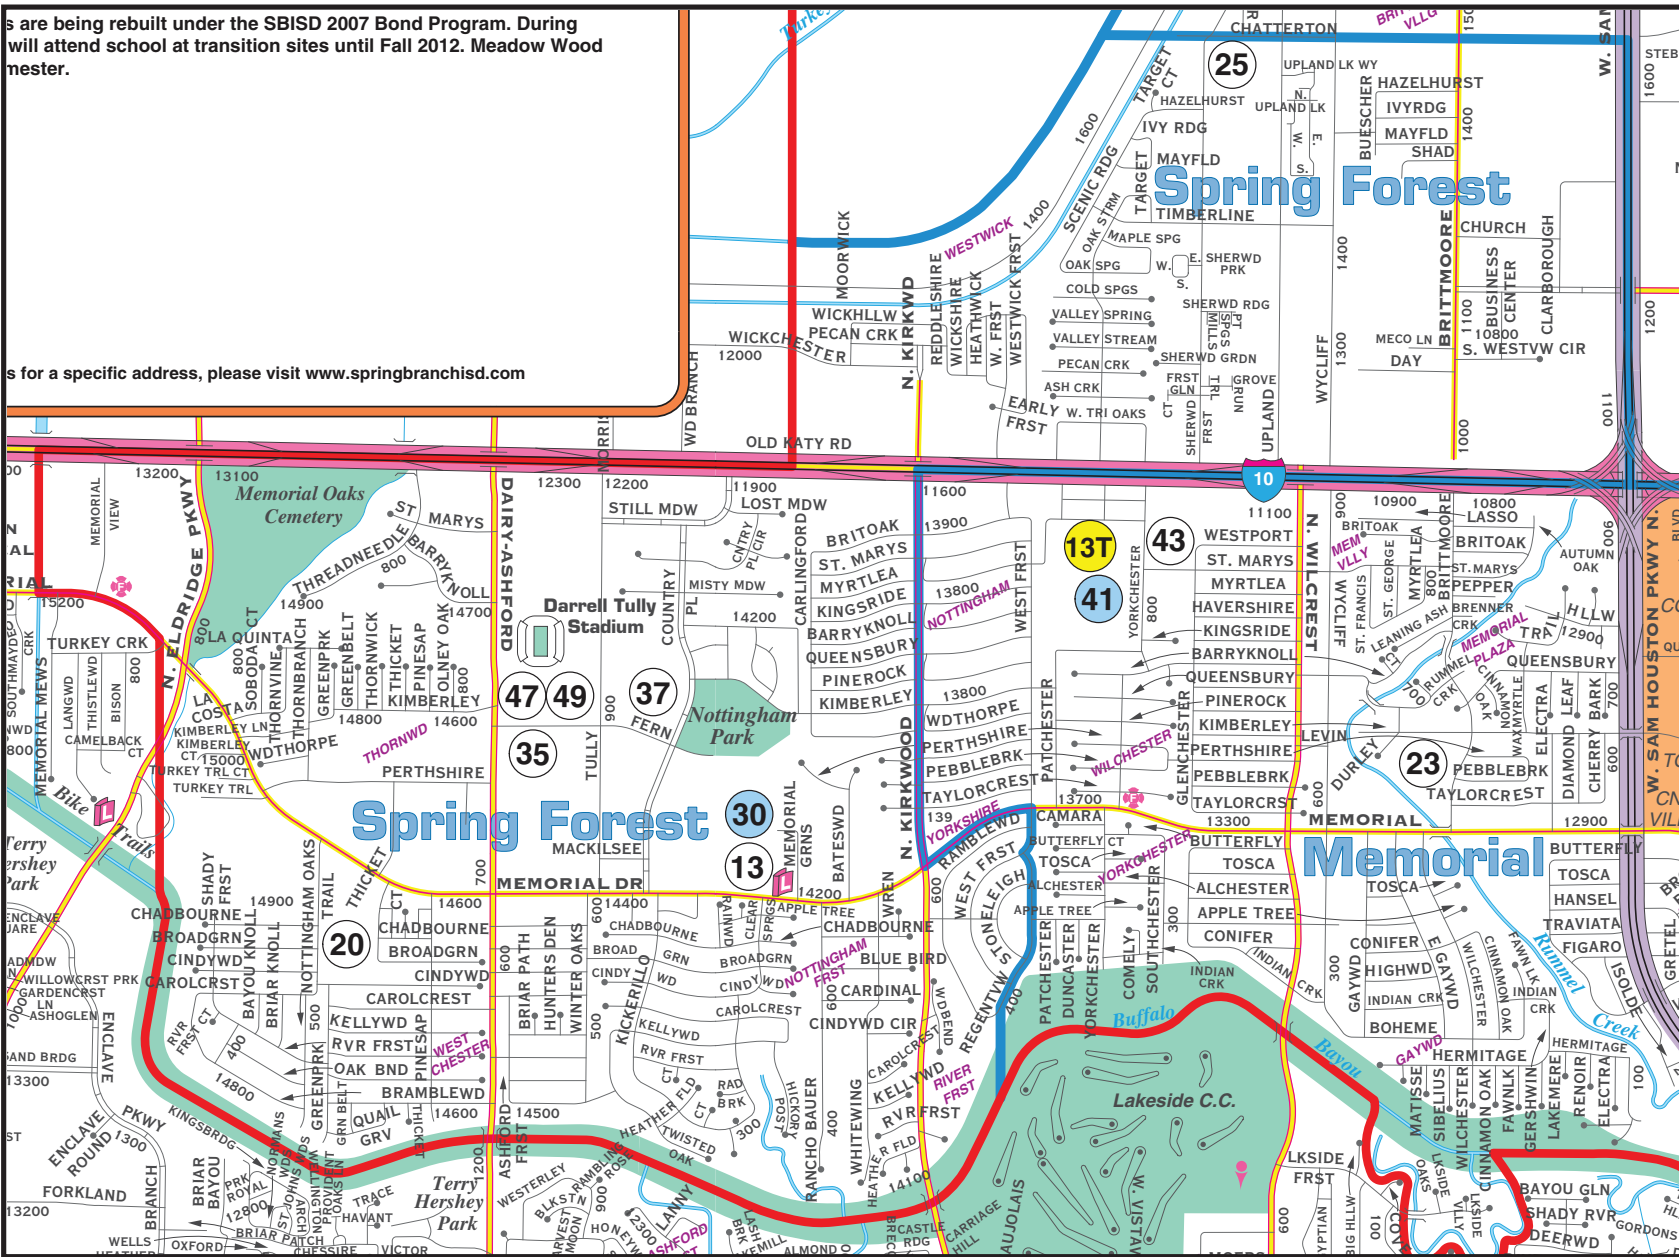

Spring Forest Middle

Spring Branch Independent School District

Inspiring minds. Shaping lives.

are being rebuilt under the SBISD 2007 Bond Program. During will attend school at transition sites until Fall 2012. Meadow Wood mester.

for a specific address, please visit www.springbranchisd.com

© KEY MAPS, INC™ 2011- Permit #578

14240 Memorial - Houston 77079
713-251-4600