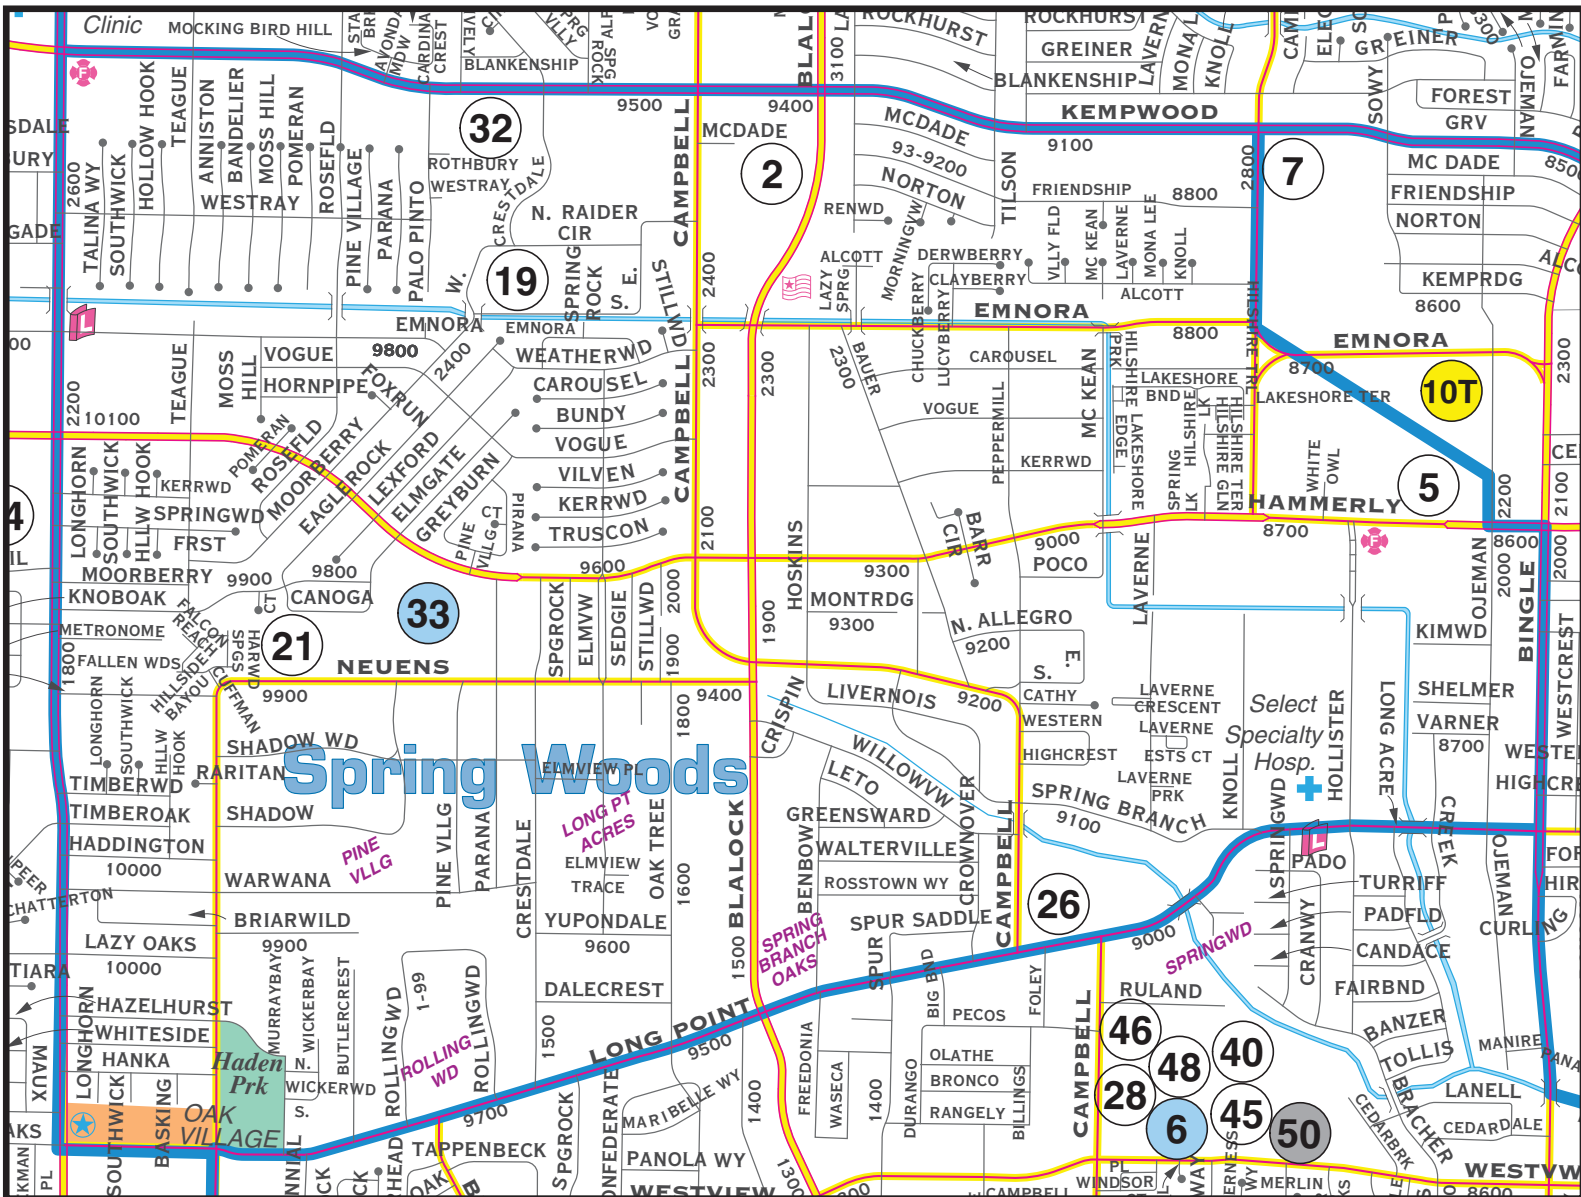

Spring Woods Middle

Spring Branch Independent School District
Inspiring minds. Shaping lives.

© KEY MAPS, INC.™ 2011- Permit #578

9810 Neuens - Houston 77080
713-251-5000