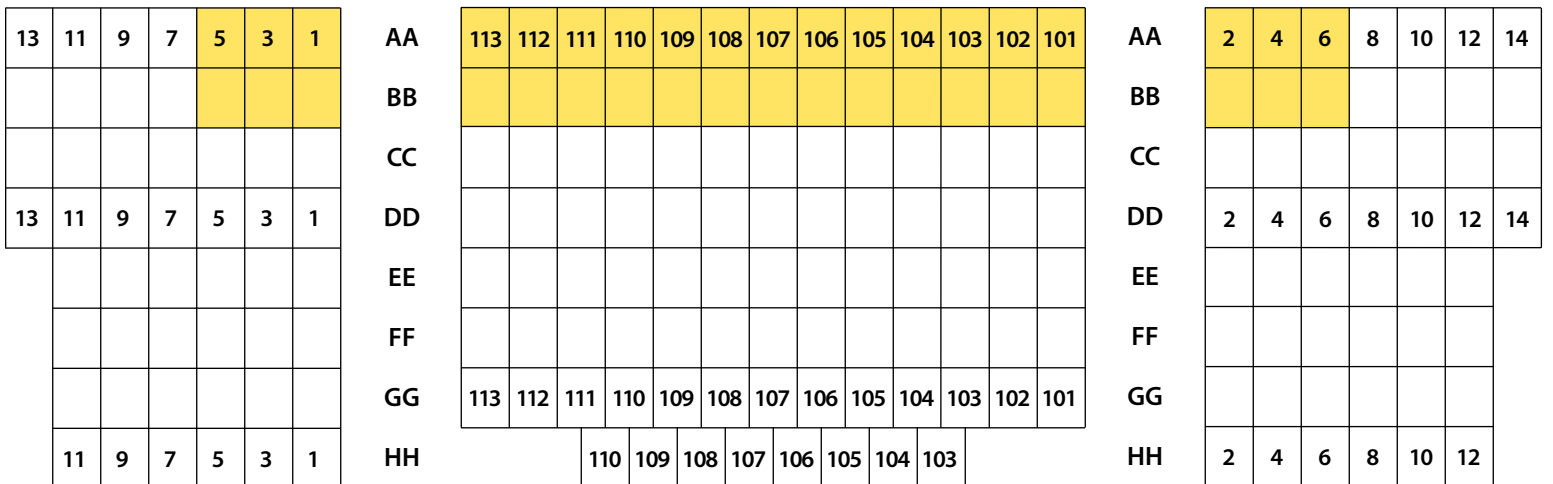

## SEATING AREAS

STAGE

### BALCONY

\$20 seats

\$15 seats

\$10 seats