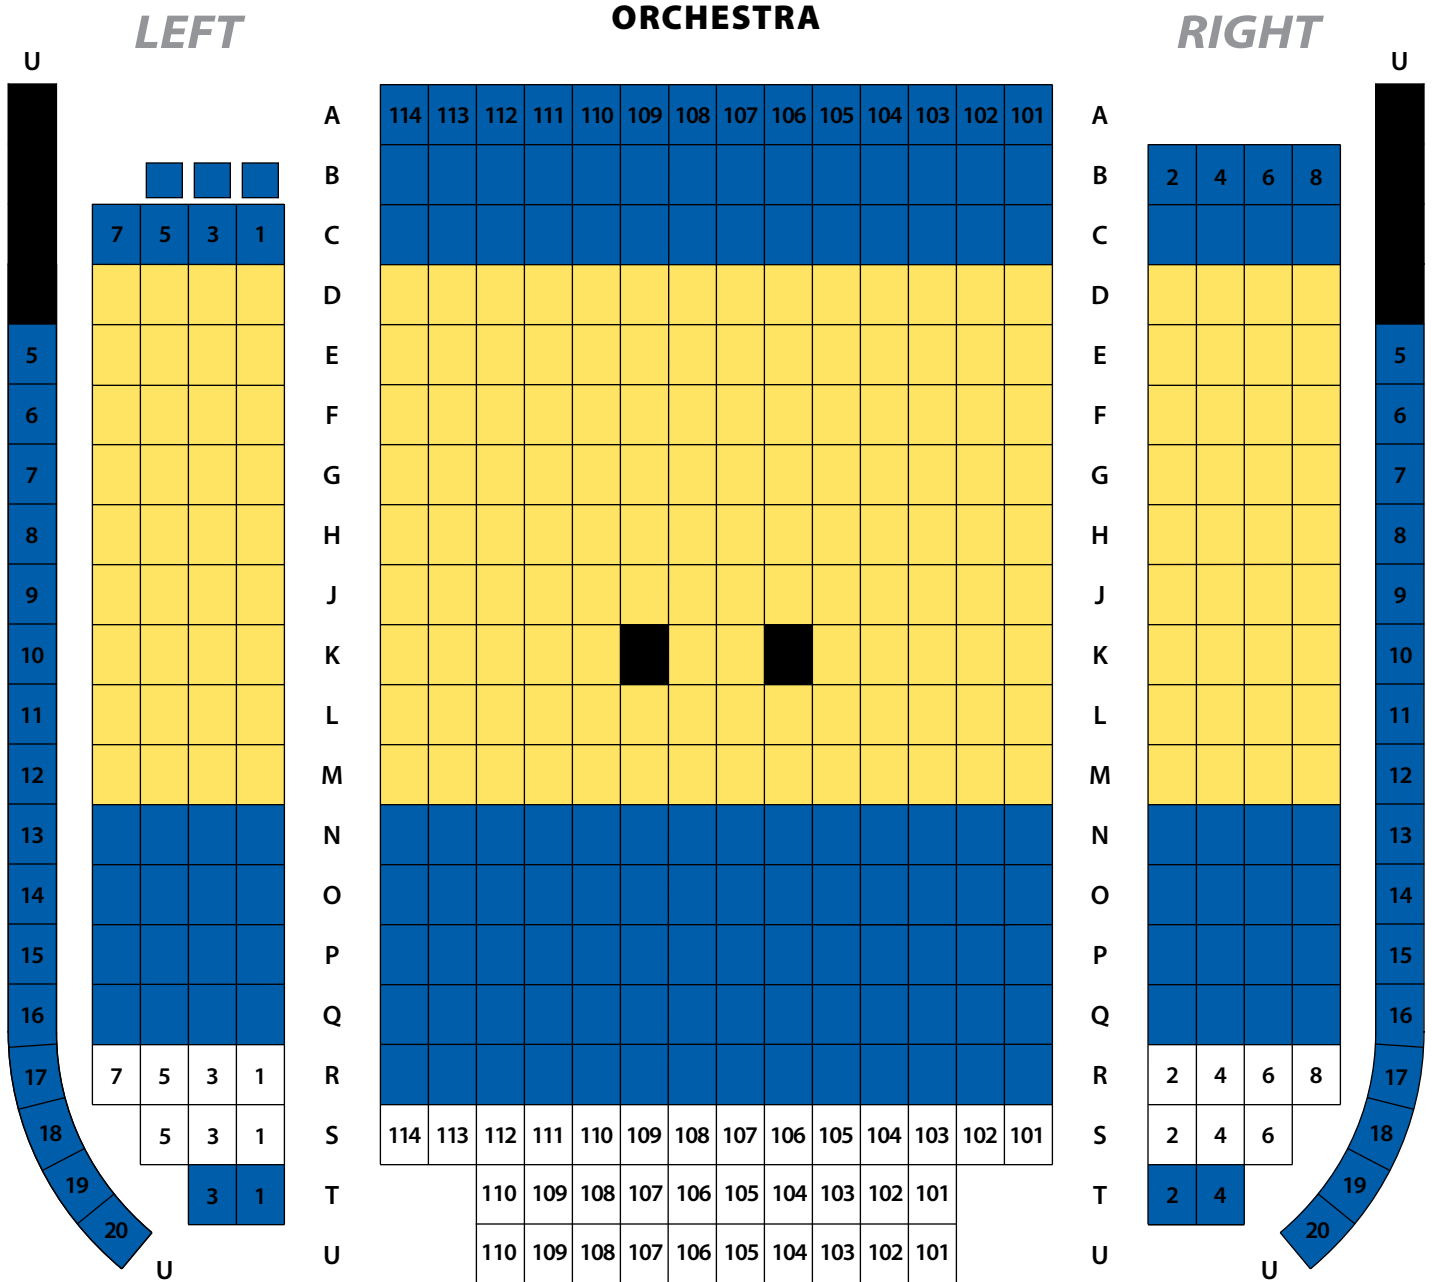

# DILLINGHAM HALL

## SEATING AREAS

STAGE

### BALCONY

\$20 seats

\$15 seats

\$10 seats