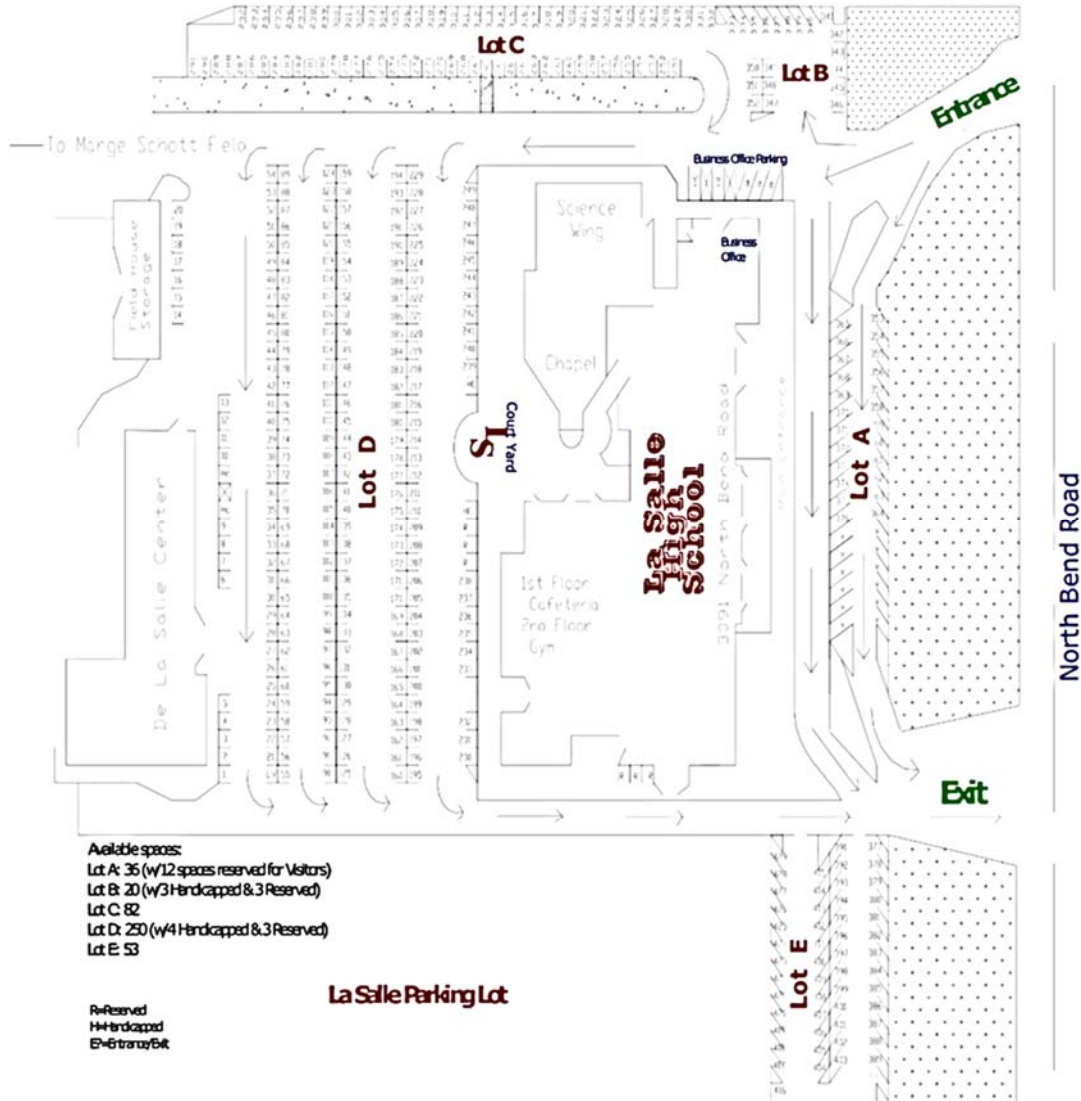

LA SALLE HIGH SCHOOL

PARKING