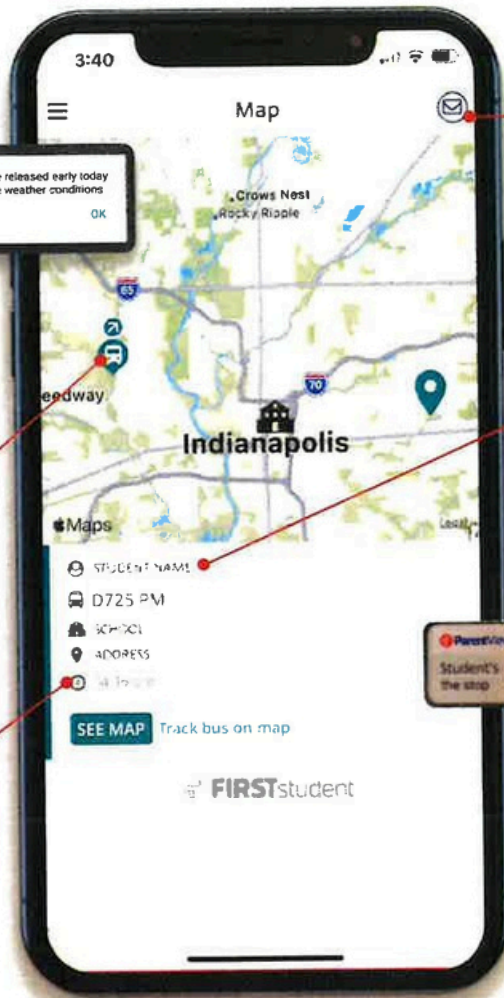

PUSH NOTIFICATIONS

Get in-app alerts when the bus is getting close.

This app helps make my families morning less hectic!
~Suzy's Mom

It's my alarm for when the bus is close.
~Joey, Highschool Student

It's easy to use!
~Max's Grandma

District code:
HU9F

Contact Customer Support at 1.888.889.8920 or support@Firstviewapp.com to learn more.