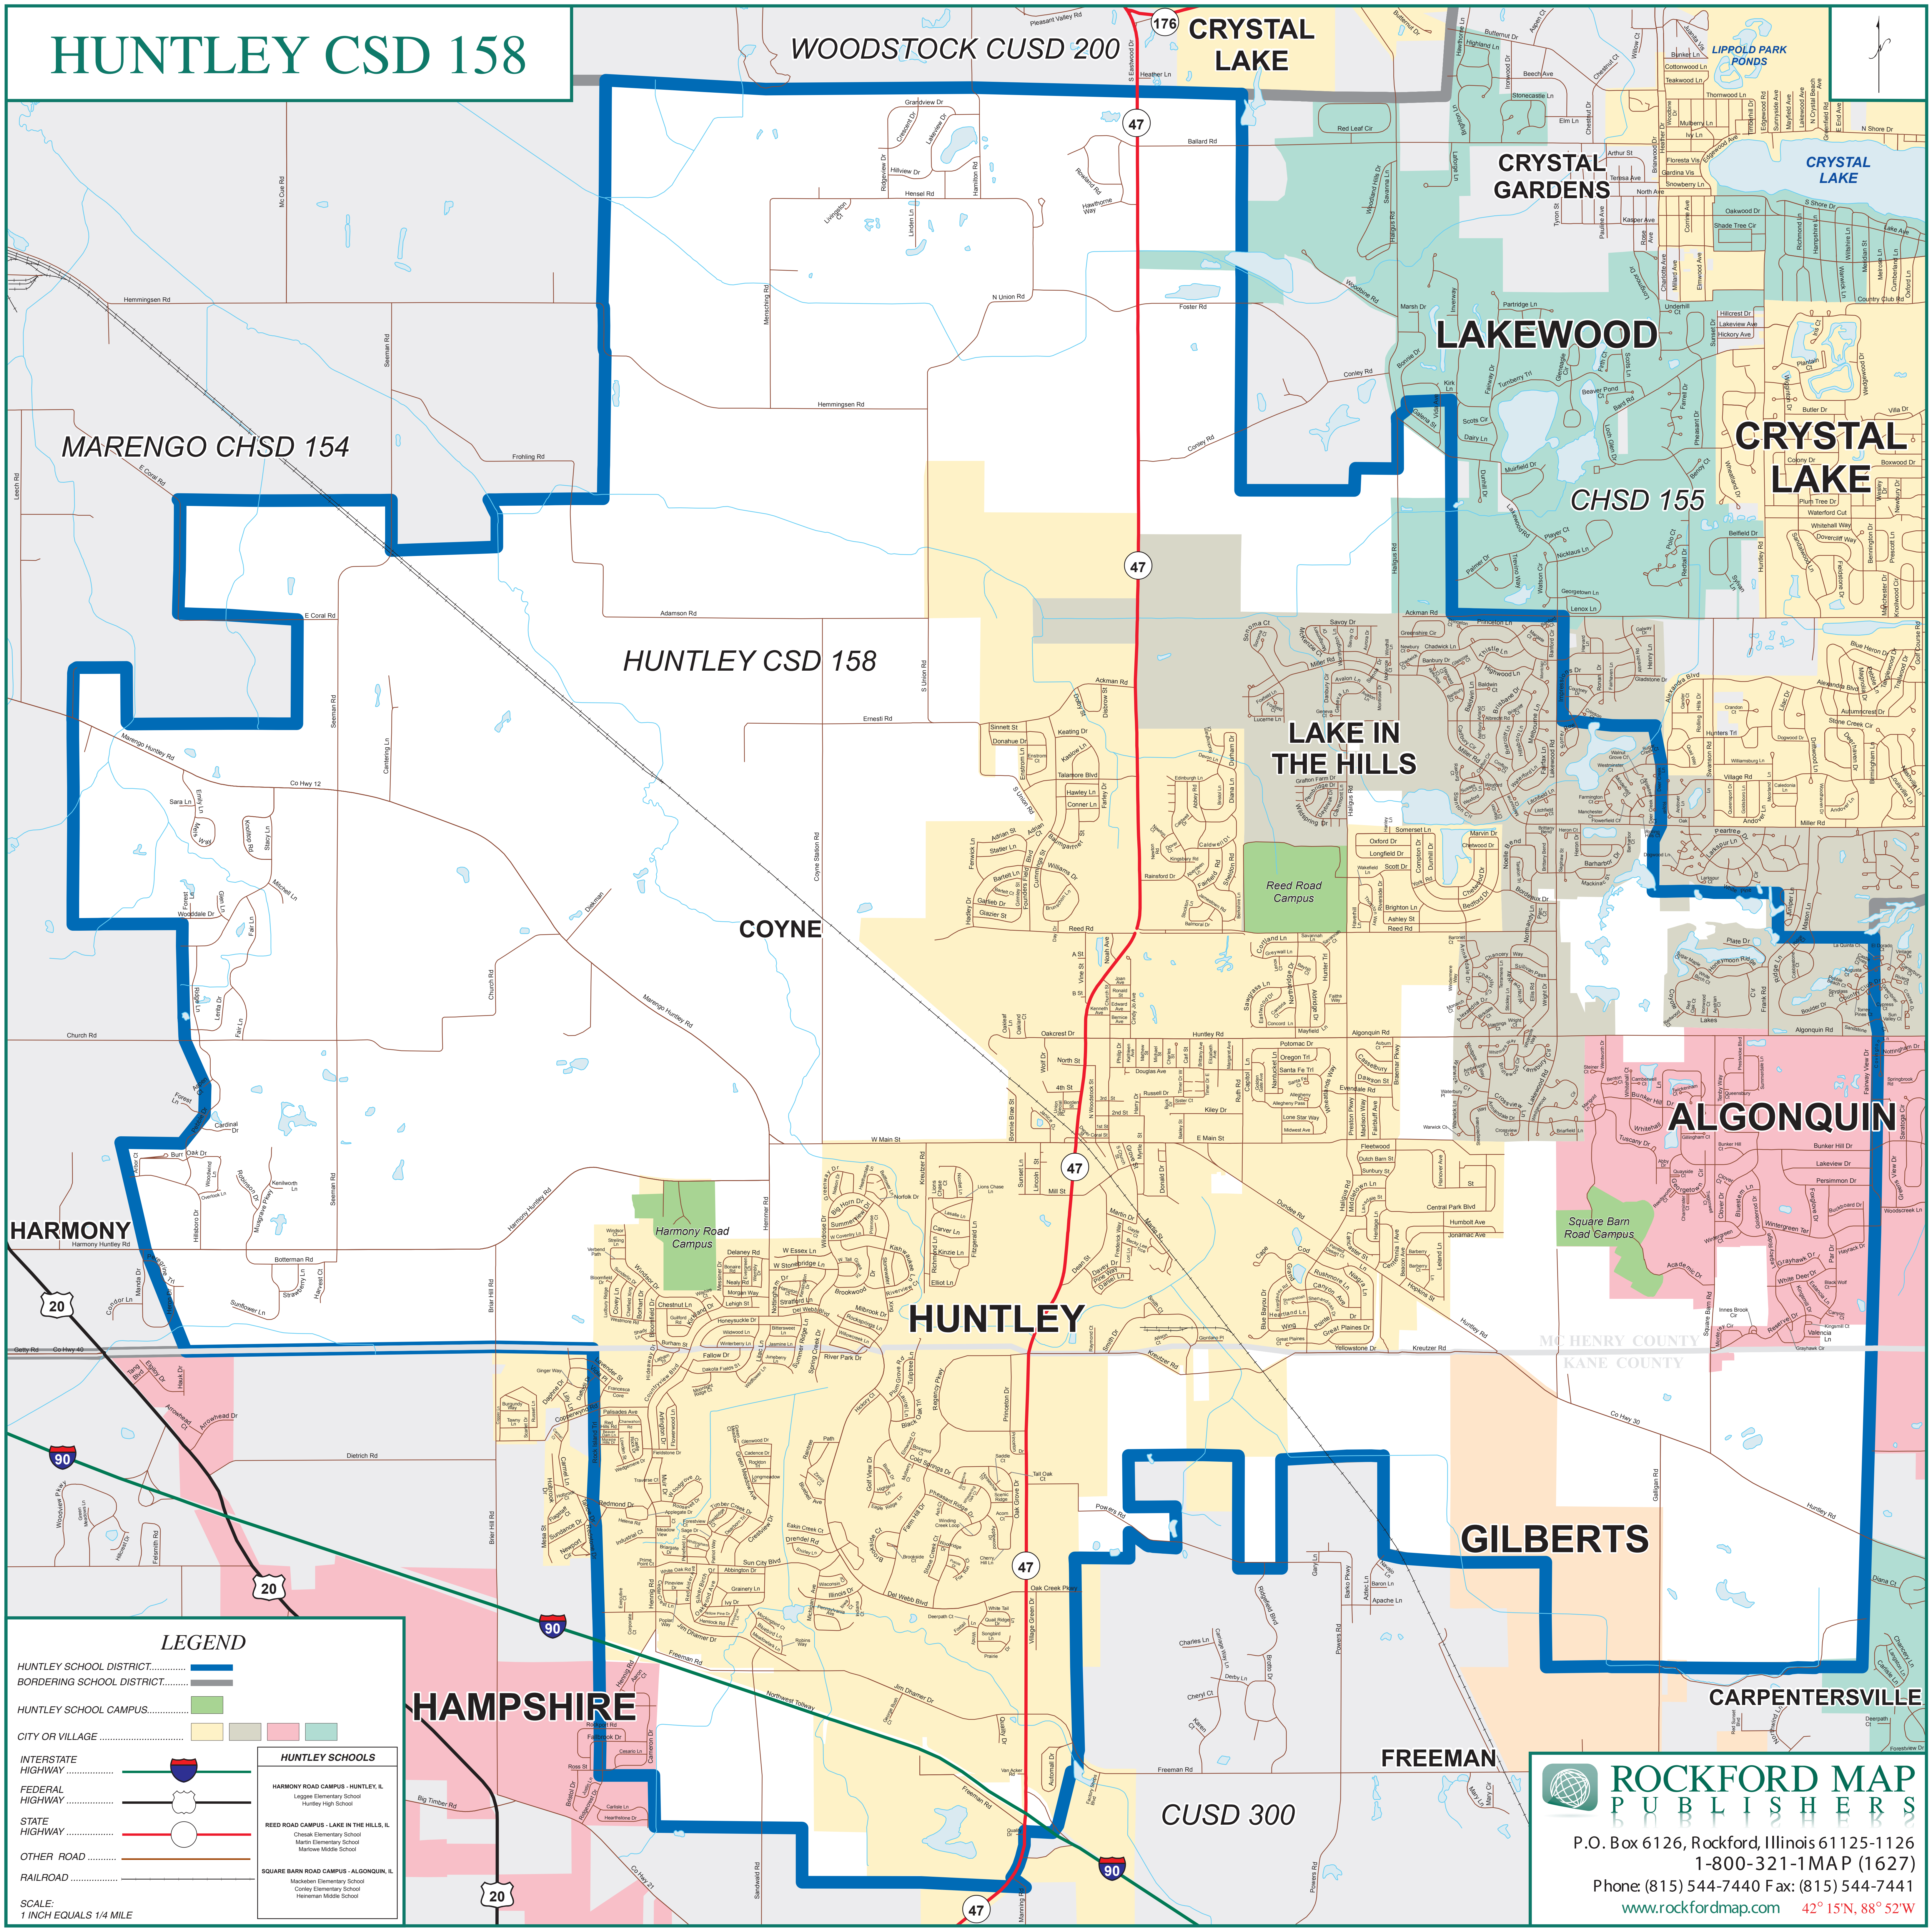

HUNTLEY CSD 158

LEGEND

- HUNTLEY SCHOOL DISTRICT.....
- BORDERING SCHOOL DISTRICT.....
- HUNTLEY SCHOOL CAMPUS.....
- CITY OR VILLAGE.....
- INTERSTATE HIGHWAY.....
- FEDERAL HIGHWAY.....
- STATE HIGHWAY.....
- OTHER ROAD.....
- RAILROAD.....

HUNTLEY SCHOOLS

- HARMONY ROAD CAMPUS - HUNTLEY, IL**
 - Legg Elementary School
 - Huntley High School
- REED ROAD CAMPUS - LAKE IN THE HILLS, IL**
 - Chesak Elementary School
 - Martin Elementary School
 - Murrow Middle School
- SQUARE BARN ROAD CAMPUS - ALGONQUIN, IL**
 - Michelson Elementary School
 - Coyle Elementary School
 - Hansen Middle School

SCALE:
1 INCH EQUALS 1/4 MILE

ROCKFORD MAP PUBLISHERS

P.O. Box 6126, Rockford, Illinois 61125-1126
 1-800-321-1MAP (1627)
 Phone: (815) 544-7440 Fax: (815) 544-7441
www.rockfordmap.com 42° 15'N, 88° 52'W