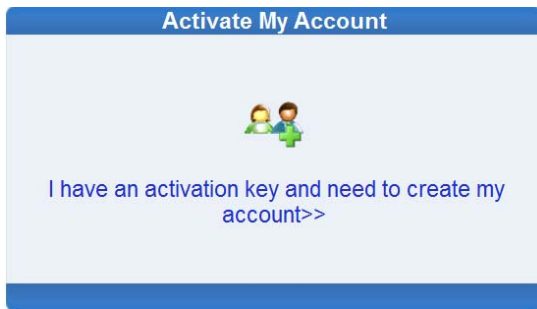

Getting Started with ParentVUE

ParentVUE is a website that allows parents to view their children's current and historical information, including daily attendance, grades, report cards, test scores, discipline, graduation status, preparation for college and more. It is also a one-stop location for links to other parent services including School Loop and MySchoolBucks (School meal accounts).

With one simple activation, parents can view information on all of their children, from elementary to high school. Parents can also update emergency card information electronically.

To create an account, you will need the ParentVue activation key for your child. The activation key is located on the Emergency Card form that was sent home with your child at the beginning of the school year. You may also visit your child's school for an activation key letter.

First Time Access: Create an Account

1. In your web browser, type the following address: **https://parentlbsd.lbschools.net**
2. Click "I have an activation key and need to create my account>>."

3. Read the Privacy Statement and click "I Accept."

4. Enter your First Name, Last Name and the 7 character authentication key exactly as they appear on the Emergency Card or activation key letter, then click "Continue to Step 3."

5. Choose a User Name and Password (at least 6 characters), enter an email address, then click "Complete Account Activation."

Later Access: Log In

1. In your web browser, type the following address: **https://parentlbsd.lbschools.net**
2. Enter your User Name and Password, then click "Login."

3. Forget your password? Click on the "Forget your password?" link to receive an email with your password.

Mobile Apps

Download the ParentVue iPhone app from the iTunes store.

- <https://itunes.apple.com/us/app/parentvue/id412054615>

Compatible with iPhone, iPod touch, and iPad. Requires iOS 4.3 or later, optimized for iPhone 5.

Download the ParentVue Android app from Google play.

- <https://play.google.com/store/apps/details?Id=com.FreeLance.ParentVUE>

Compatible with phones and tablets running Android 2.1 or later.