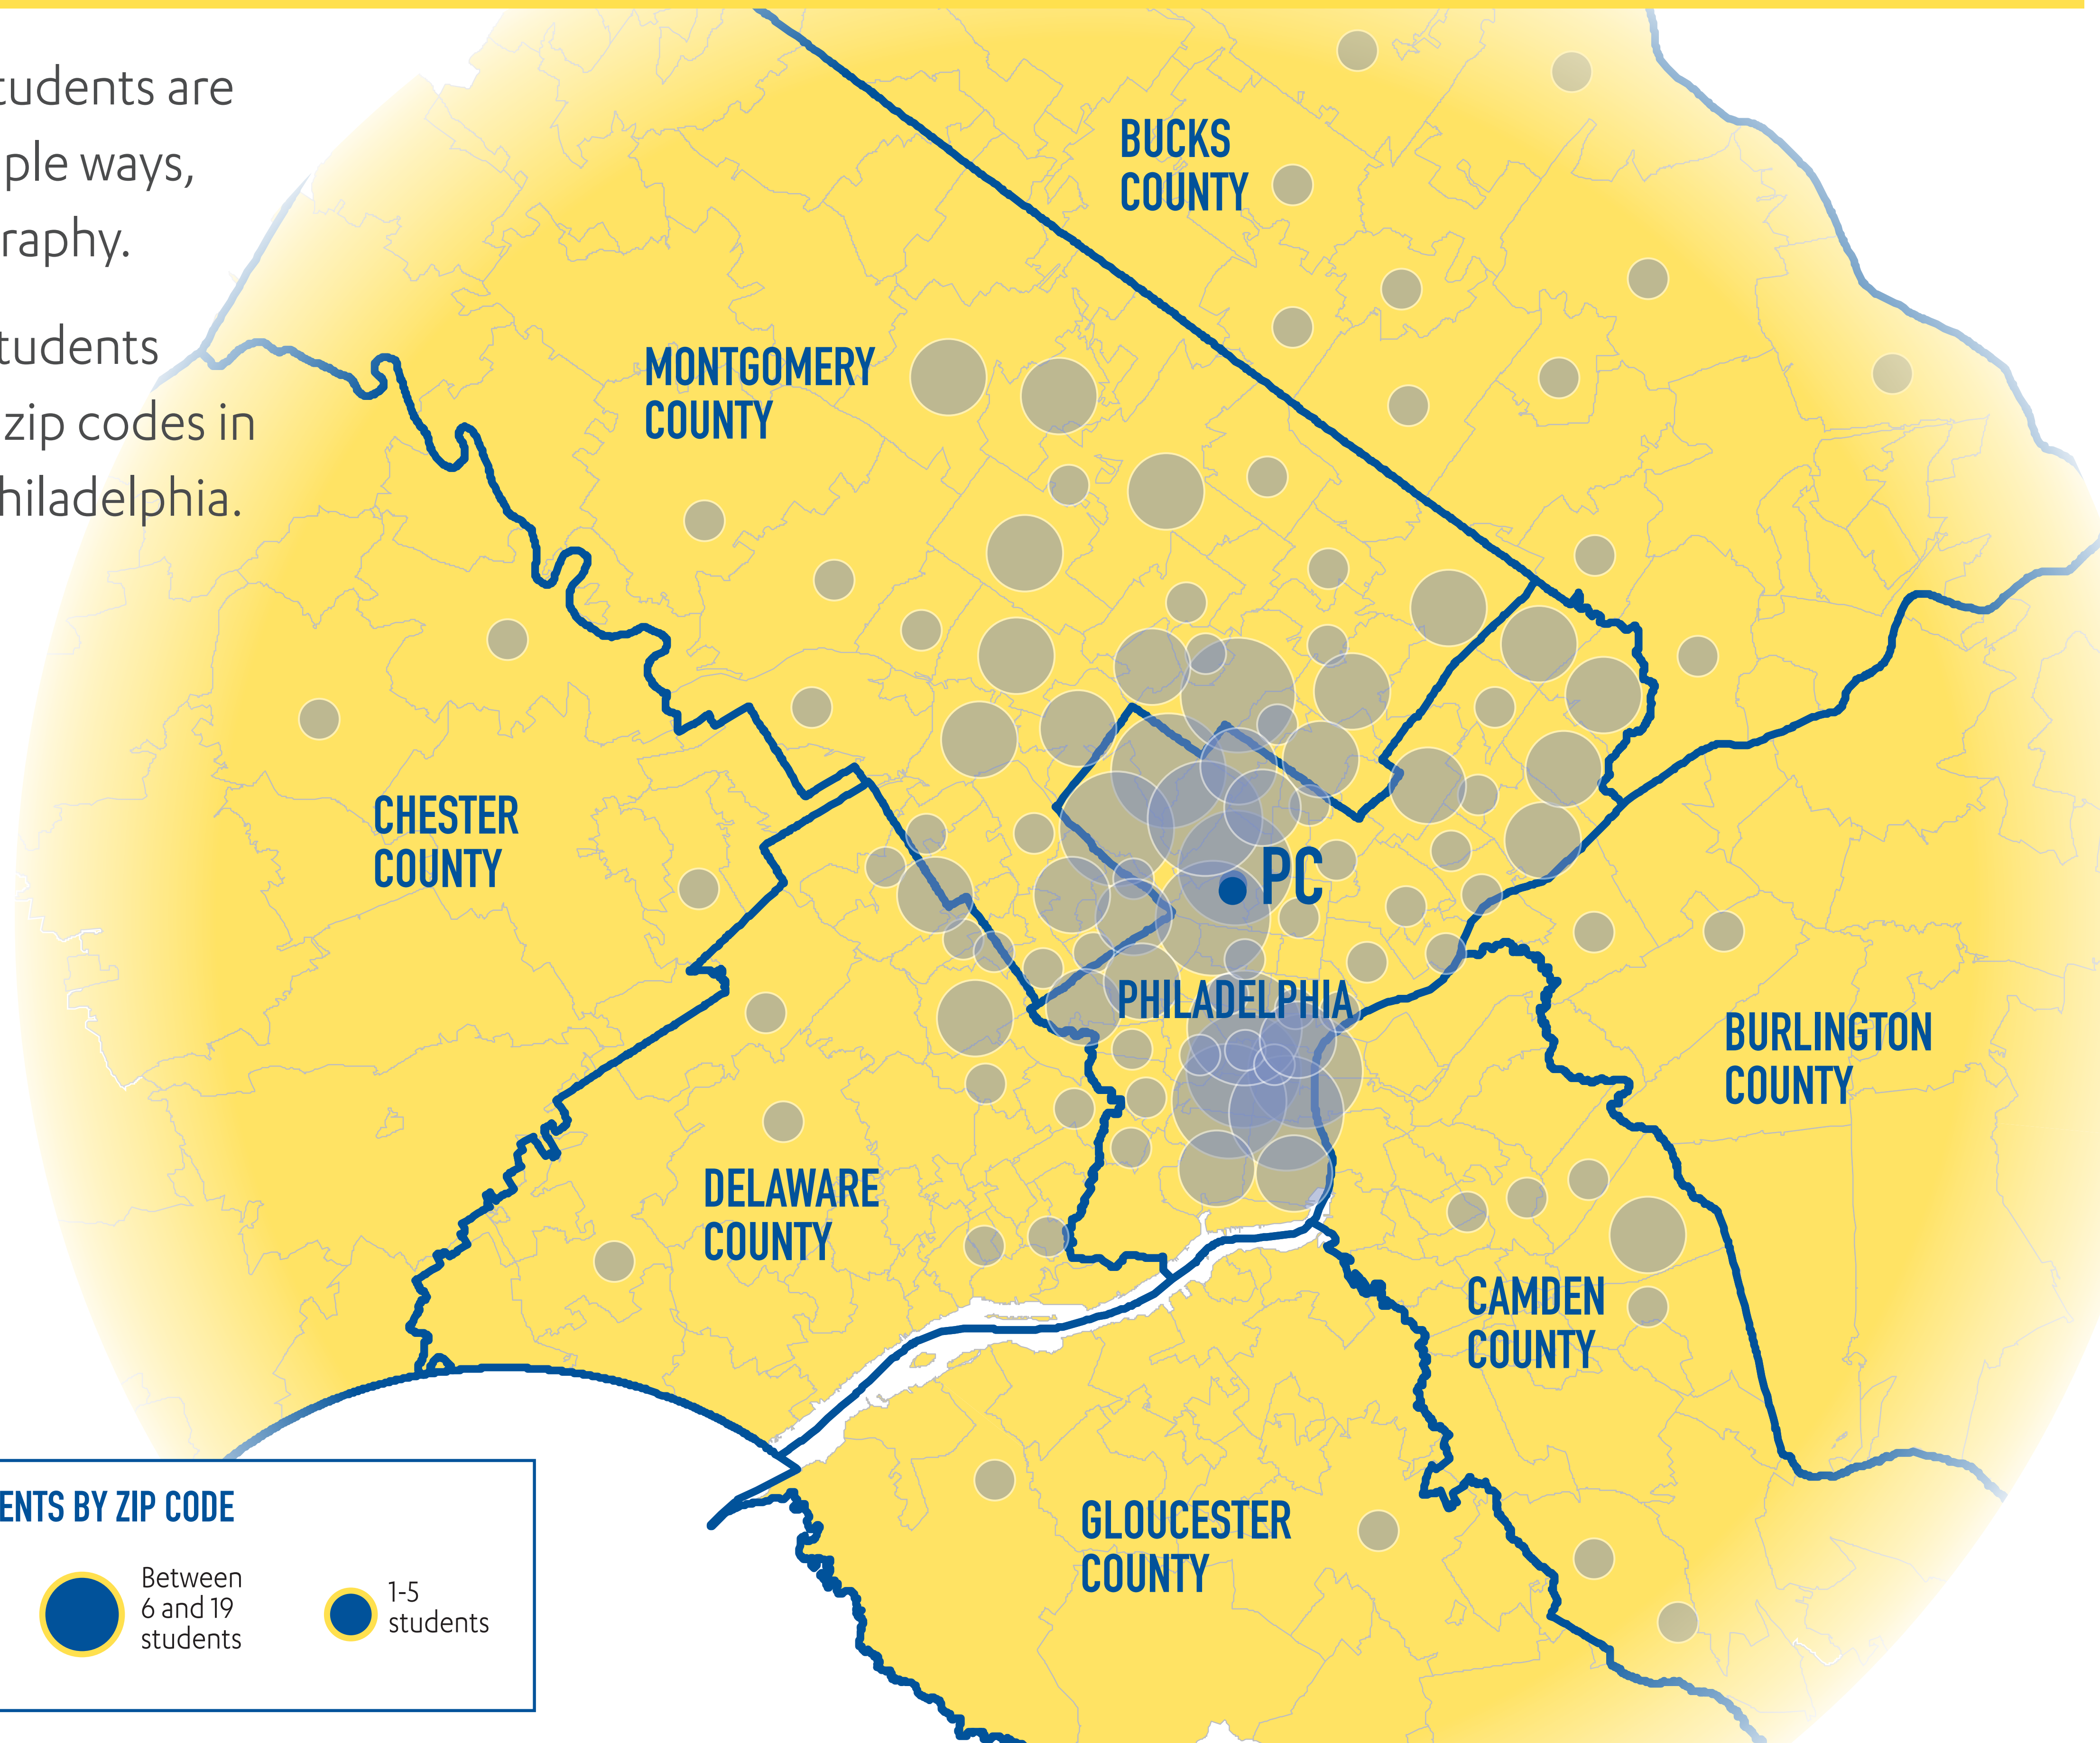

PENN CHARTER'S GEOGRAPHIC DIVERSITY

Penn Charter students are diverse in multiple ways, including geography.

In 2023-2024, students came from 109 zip codes in metropolitan Philadelphia.

PENN CHARTER STUDENTS BY ZIP CODE

20 students or more
Between 6 and 19 students
1-5 students

In Pennsylvania

BUCKS COUNTY

Municipality	Zip	Students
Doylestown	18901	1
Chalfont	18914	1
Jamison	18929	3
Perkasie	18944	2
Richboro	18954	1
Churchville	18966	1
Warrington	18976	4
Bensalem	19020	3
Yardley	19067	1

CHESTER COUNTY

Municipality	Zip	Students
Coatesville	19320	2
Chester Springs	19425	4
Phoenixville	19460	1

DELAWARE COUNTY

Municipality	Zip	Students
Ardmore	19003	8
Drexel Hill	19026	3
Folcroft	19032	1
Springfield	19064	2
Norwood	19074	1
Havertown	19083	6
Villanova/Radnor/Wayne	19085	1
St. Davids/Wayne	19087	2

MONTGOMERY COUNTY

PHILADELPHIA COUNTY

Neighborhood	Zip	Students
Center City	19102	3
Center City	19103	60
University City	19104	5
Society Hill	19106	35
Center City	19107	4
Fox Chase	19111	5
South Torresdale	19114	4
North Bustleton	19115	2
Somerton	19116	5
Chestnut Hill	19118	67
Mt. Airy	19119	90
Olney	19120	5
North Fairmount	19121	3
Spring Garden N	19122	3
Northern Liberties	19123	10
Frankford	19124	5
Kensington/Fishtown	19125	6
Manayunk	19127	4
Roxborough	19128	43
East Falls	19129	91
South Fairmount	19130	38
West Park	19131	6
North Philly East	19132	3
Richmond	19134	2
Tacony	19135	2
Holmesburg	19136	1
Bridesburg	19137	1
East Germantown	19138	5
Nicetown	19140	1
Logan	19141	2
West Philadelphia	19142	1
University City	19143	5
Germantown	19144	32
Point Breeze	19145	5
Grad. Hospital/Rittenhouse	19146	47
Queen Village	19147	33
Passyunk	19148	17
West Oak Lane	19150	11
Overbrook	19151	4
South Bustleton	19152	2
Eastwick	19153	1
North Torresdale	19154	3

In New Jersey

BURLINGTON COUNTY

Municipality	Zip	Students
Hainesport	08036	1
Moorestown	08057	4

CAMDEN COUNTY

Municipality	Zip	Students
Cherry Hill	08002	1
Cherry Hill	08003	1
Cherry Hill	08034	2
Voorhees	08043	7
Sicklerville	08081	2
Collingswood	08108	1

CAPE MAY

Municipality	Zip	Students
Ocean City (not shown on map)	08226	1
Ocean City (not shown on map)	08260	1

GLOUCESTER COUNTY

Municipality	Zip	Students
Woolwich	08085	1
Williamstown	08094	1

MIDDLESEX

Municipality	Zip	Students
Cranbury (not shown on map)	08512	1