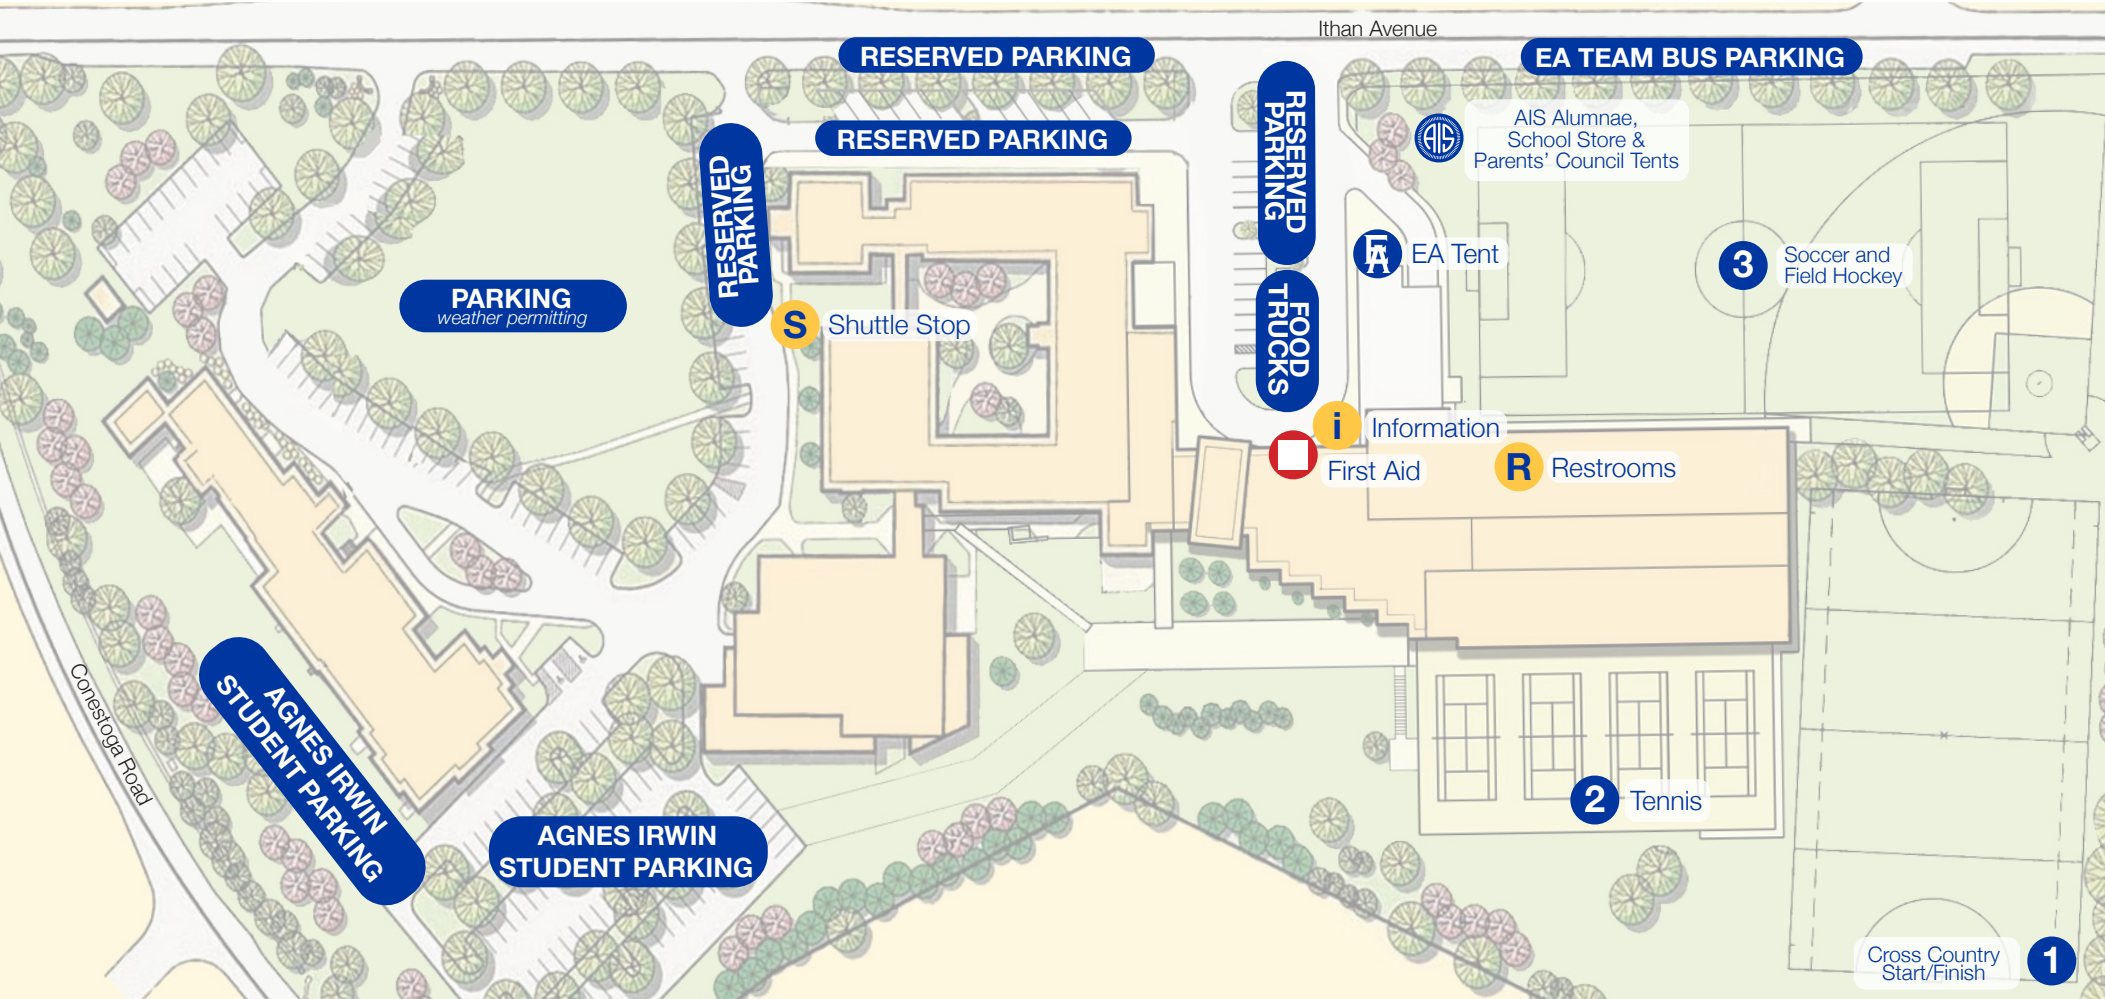

AIS/EA DAY CAMPUS MAP

GAME SCHEDULE

- 1 Cross Country Start @ 11:30 a.m.
- 2 Tennis @ 12 p.m.
- 3 Soccer @ 12:30 p.m.
Field Hockey @ 2:30 p.m.

Parking at Agnes Irwin is limited and on a first-come, first-served basis. Satellite parking is available and shuttles will run continuously throughout the day starting at 10:45 a.m. until the conclusion of the last contest.

- **Agnes Irwin fans:** park at the Villanova South Dorm Lot
- **Episcopal Academy fans:** park at EA and take the shuttles to the AIS campus.

Campus Map updated 10/20/2021
For more information, visit
agnesirwin.org/aiseaday

The **Agnes Irwin School**

275 S. Ithan Road, Rosemont PA 19010
610.801.1869 | agnesirwin.org