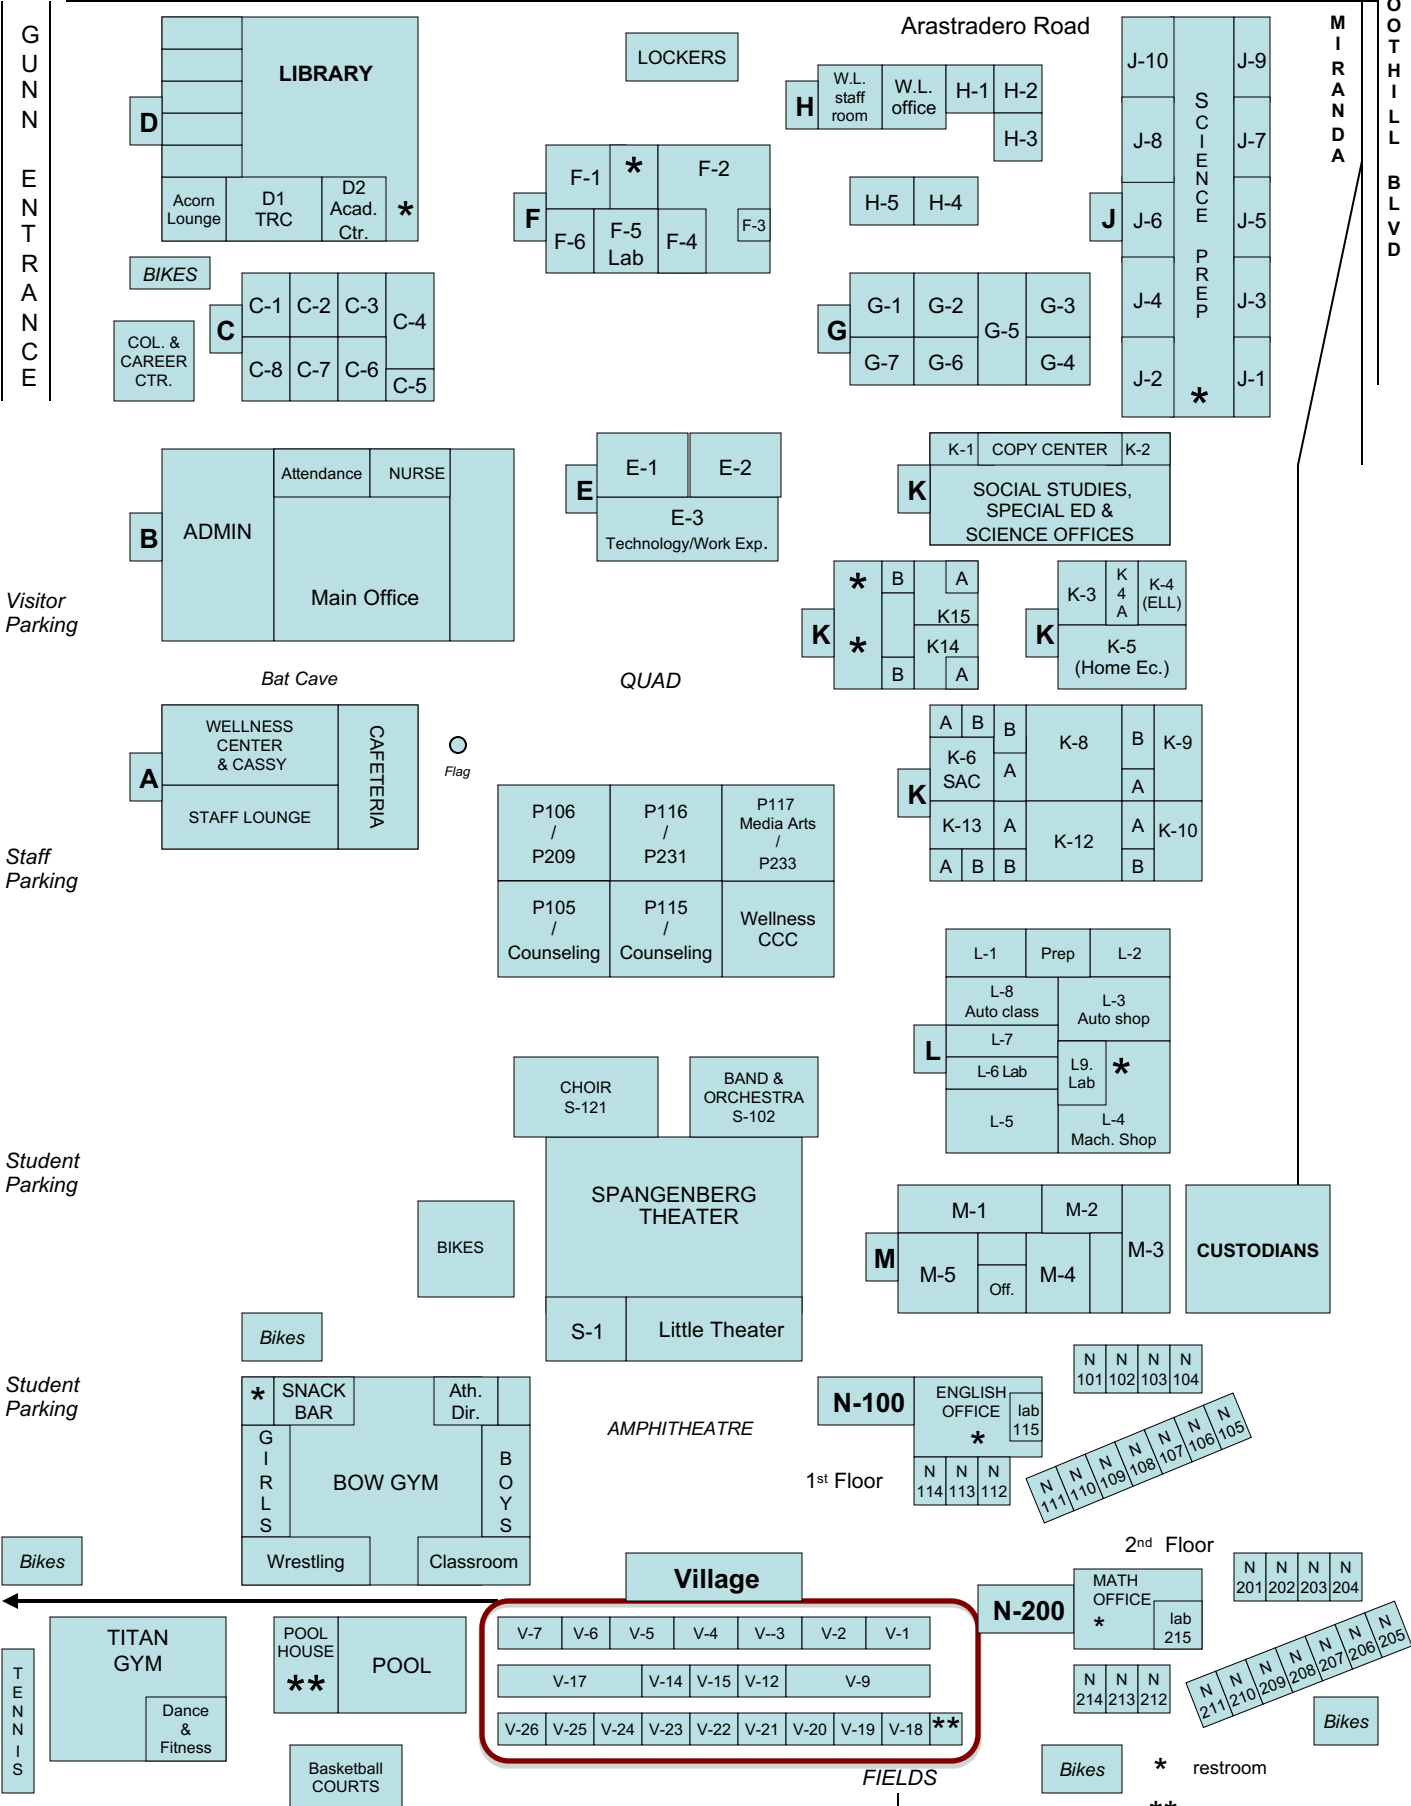

GUNN HIGH SCHOOL

* restroom
 ** gender-neutral restroom