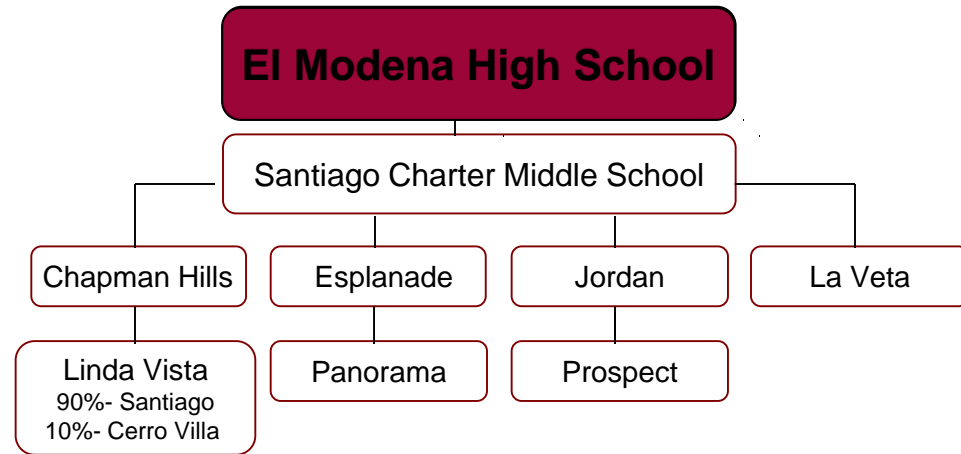

Orange Unified School District Feeder School Chart

McPherson Elementary students attending on Open Enrollment will return to their designated home high school after 8th grade.
 *California Elementary – All 6th grade students attend Yorba. * Students residing north of Katella attend Cerro Villa for 7th & 8th grade.
 **West Orange and Lampson 6th grade students attend Portola.