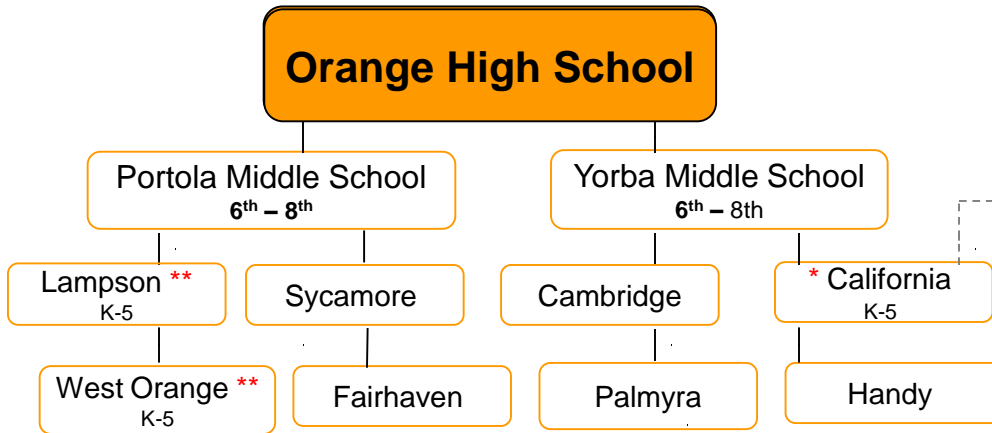

Orange Unified School District Feeder School Chart

McPherson Elementary students attending on Open Enrollment will return to their designated home high school after 8th grade.
 *California Elementary – All 6th grade students attend Yorba. * Students residing north of Katella attend Cerro Villa for 7th & 8th grade.
 **West Orange and Lampson 6th grade students attend Portola.