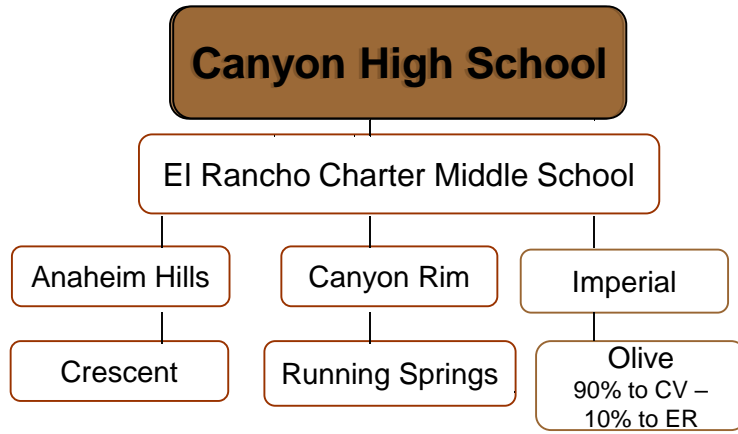

Orange Unified School District Feeder School Chart

McPherson Elementary students attending on Open Enrollment will return to their designated home high school after 8th grade.
 *California Elementary – All 6th grade students attend Yorba. * Students residing north of Katella attend Cerro Villa for 7th & 8th grade.
 **West Orange and Lampson 6th grade students attend Portola.