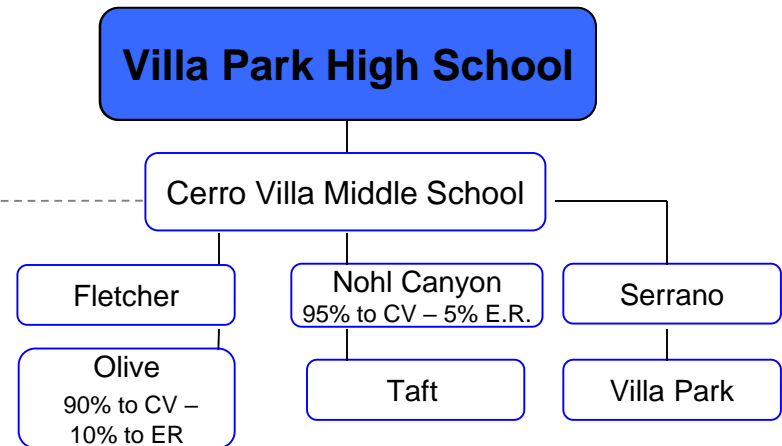

Orange Unified School District Feeder School Chart

McPherson Elementary students attending on Open Enrollment will return to their designated home high school after 8th grade.
 *California Elementary – All 6th grade students attend Yorba. * Students residing north of Katella attend Cerro Villa for 7th & 8th grade.
 **West Orange and Lampson 6th grade students attend Portola.