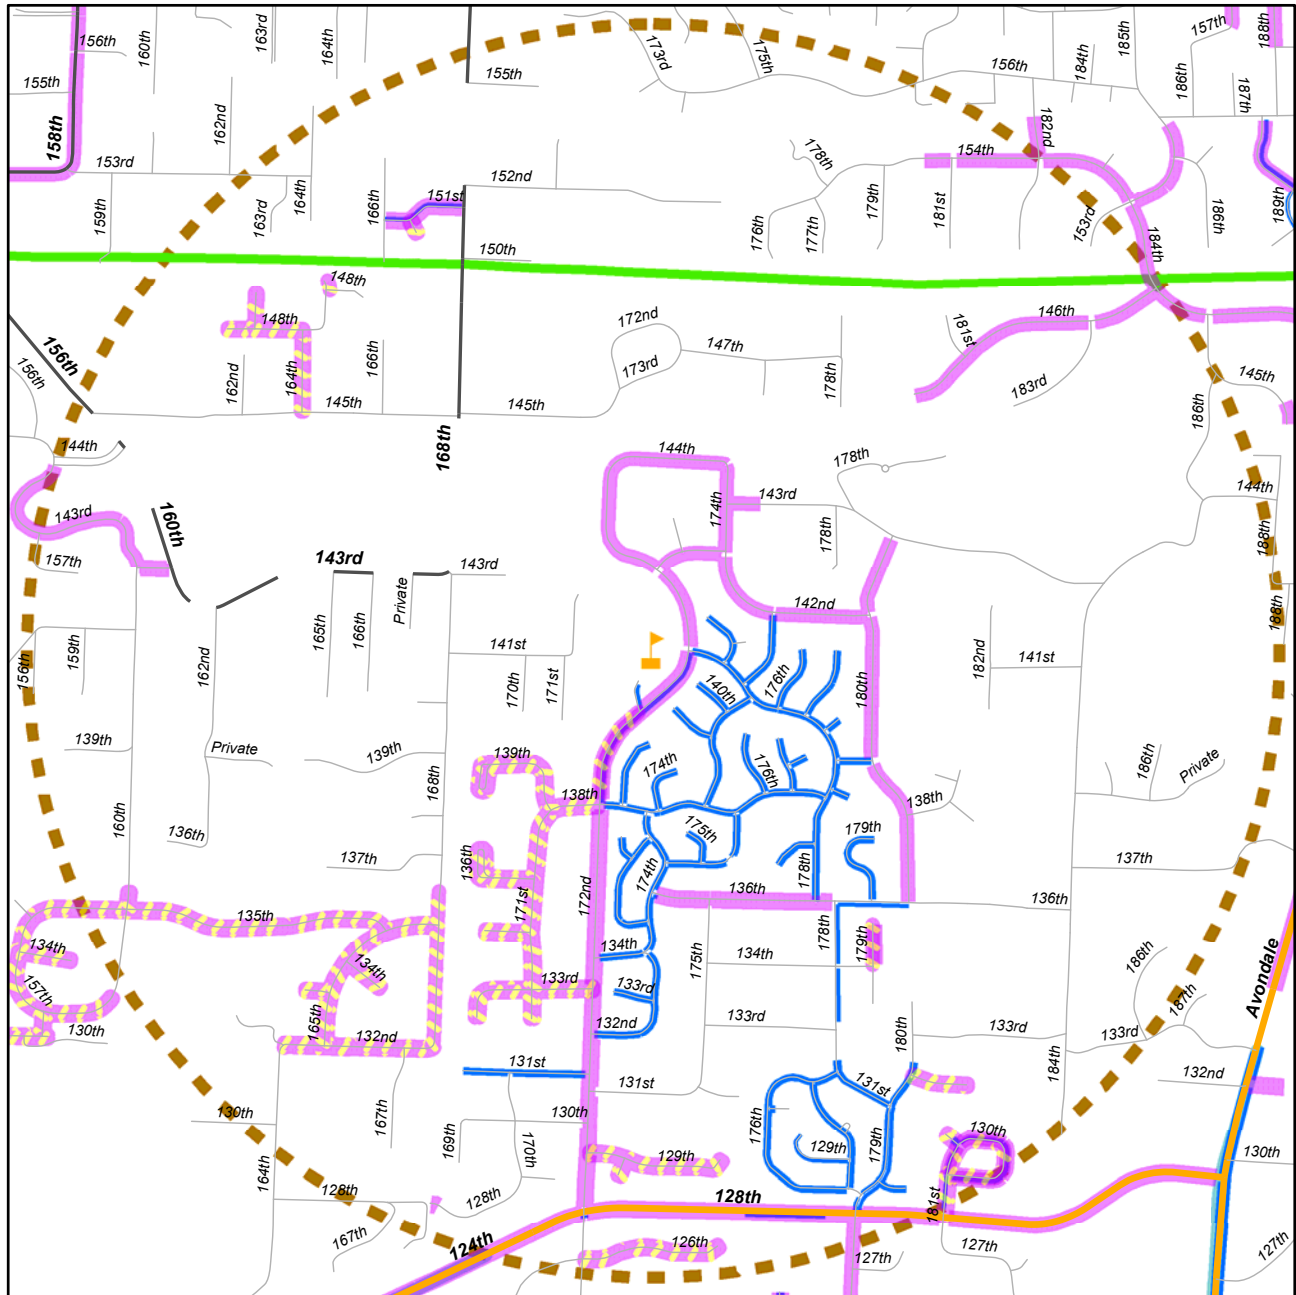

Sunrise Elementary

Bicycle Facilities Map

Legend

	40+ mph Roads		3' Asphalt & Concrete shoulders
	30 and 35 mph Roads		4+ Asphalt & Concrete shoulders
	25 mph Roads		Flashing Beacon Crosswalks
	Sidewalks		Marked Crosswalks
	Bike Lanes		Sunrise Elementary
	Shared Use Paths		Sunrise 1 Mile Boundary

This map is a representation of bicycle facilities available as of June 2018, based on publicly available geographical information systems data. Facilities may differ from those indicated on the map and may not meet your comfort level for bicycling to school. These maps are not a recommendation of a route, but are provided to inform you of the available facilities near the school. It is highly recommended that parents walk or ride the planned route with their child(ren) prior to allowing them to ride to and from school. Map updates are planned in June of 2021.