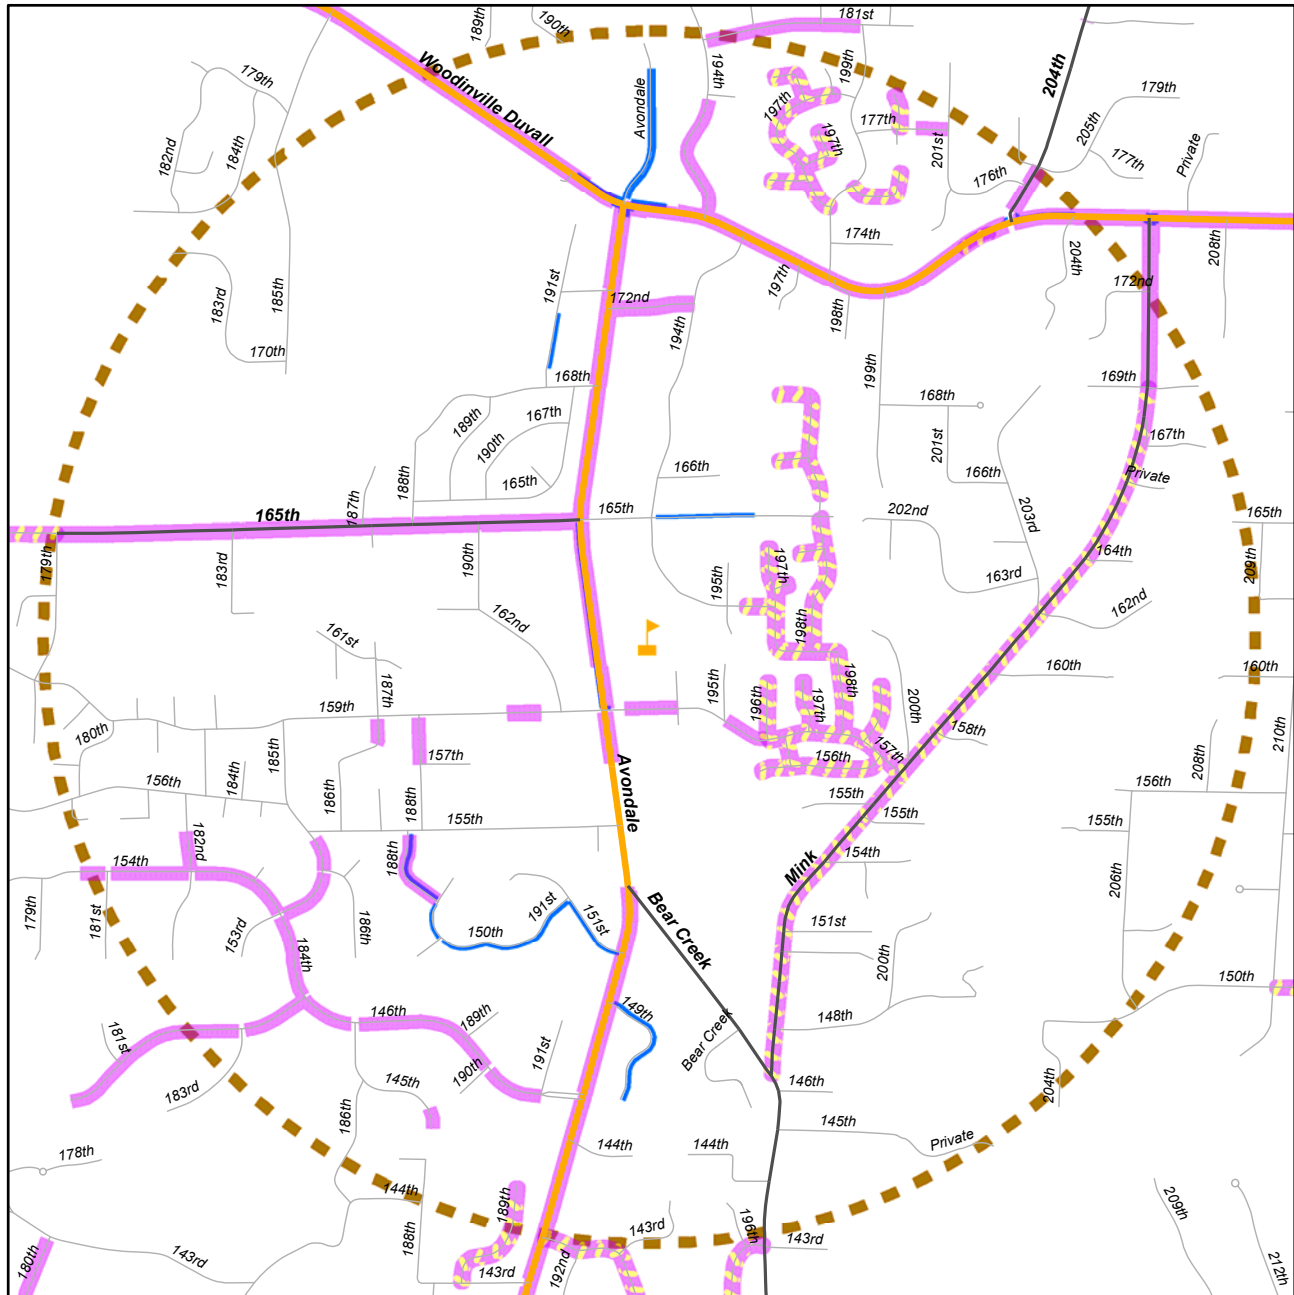

Cottage Lake Elementary

Bicycle Facilities Map

Legend

40+ mph Roads	3' Asphalt & Concrete shoulders
30 and 35 mph Roads	4'+ Asphalt & Concrete shoulders
25 mph Roads	Flashing Beacon Crosswalks
Sidewalks	Marked Crosswalks
Bike Lanes	Cottage Lake Elementary
Shared Use Paths	Cottage Lake 1 Mile Boundary

This map is a representation of bicycle facilities available as of June 2018, based on publicly available geographical information systems data. Facilities may differ from those indicated on the map and may not meet your comfort level for bicycling to school. These maps are not a recommendation of a route, but are provided to inform you of the available facilities near the school. It is highly recommended that parents walk or ride the planned route with their child(ren) prior to allowing them to ride to and from school. Map updates are planned in June of 2021.